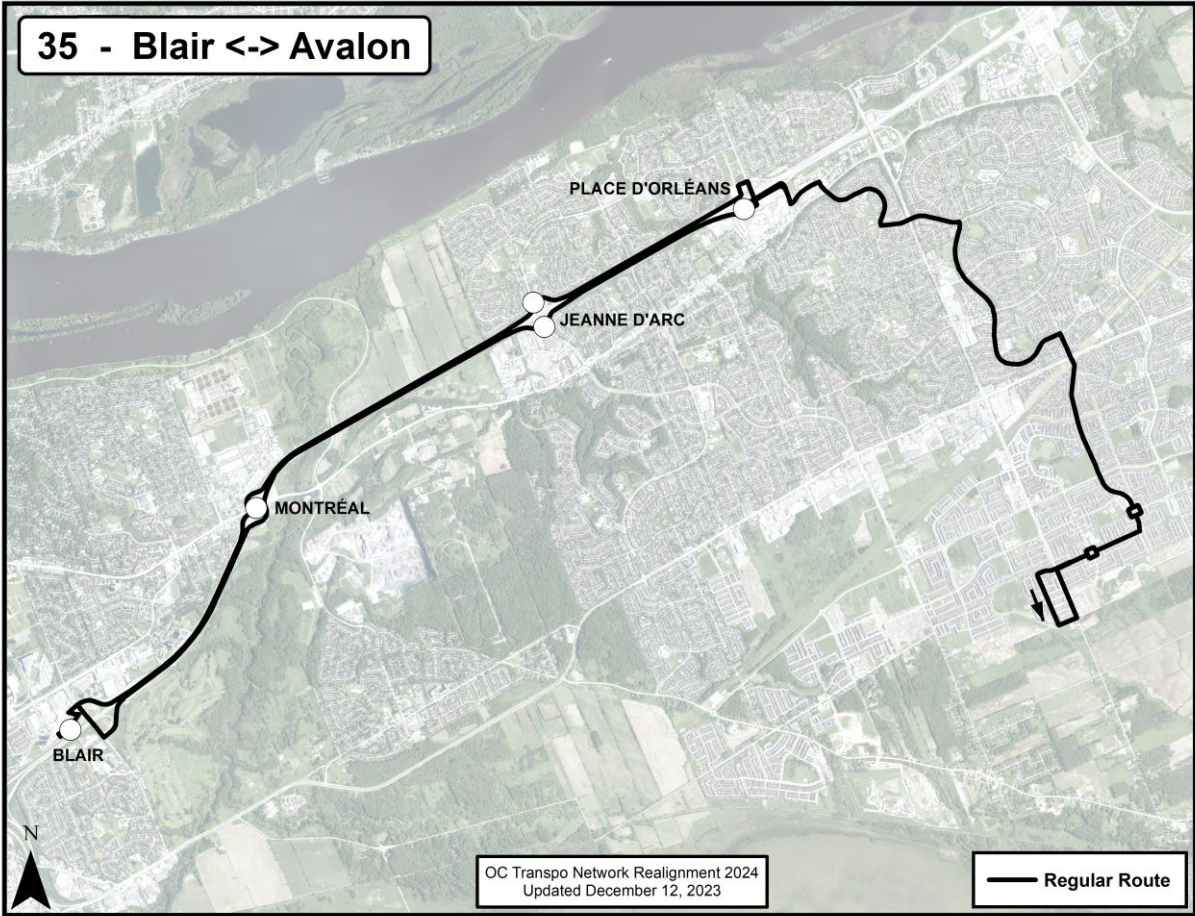

Go back to Contents

**New Route Map for Network Realignment, 2024:**

**Route: Route 33**

**Route Terminus Points:** Blair/Place d'Orléans to Portobello

**O-Train Connections:** O-Train Line 1

Go back to Contents

**New Route Map for Network Realignment, 2024:**

**Route: Route 34**

**Route Terminus Points:** Blair to Chapel Hill

**O-Train Connections:** O-Train Line 1

**New Route Map for Network Realignment, 2024:**

Go back to Contents

**Route: Route 35**

**Route Terminus Points:** Blair to Avalon

**O-Train Connections:** O-Train Line 1

Go back to Contents

**New Route Map for Network Realignment, 2024:**

**Route: Route 36**

**Route Terminus Points:** Place d'Orléans to Innes (Frank Bender)

**O-Train Connections:** N/A

Go back to Contents

**New Route Map for Network Realignment, 2024:**

**Route: Route 38**

**Route Terminus Points:** Blair to Trim