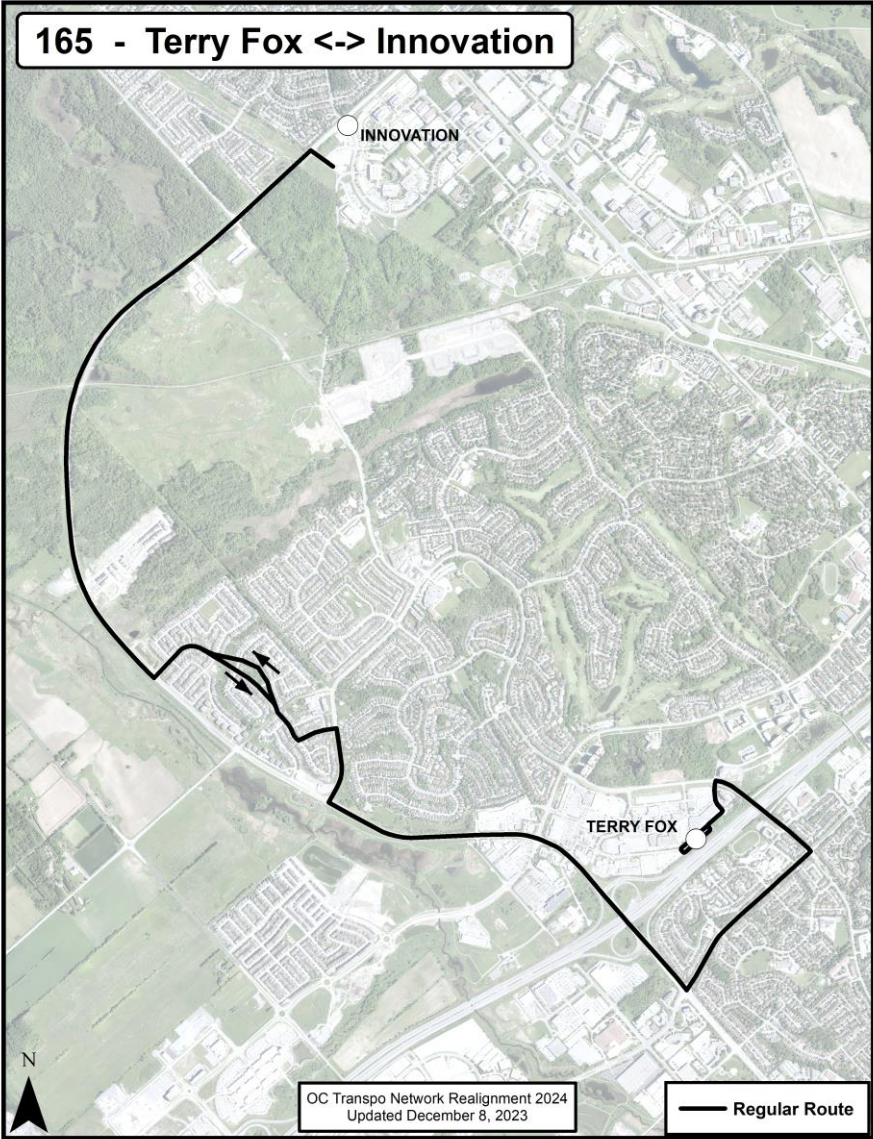

Route: Route 165

Route Terminus Points: Terry Fox to Innovation

O-Train Connections: N/A

New Route Map for Network Realignment, 2024:

Go back to Contents