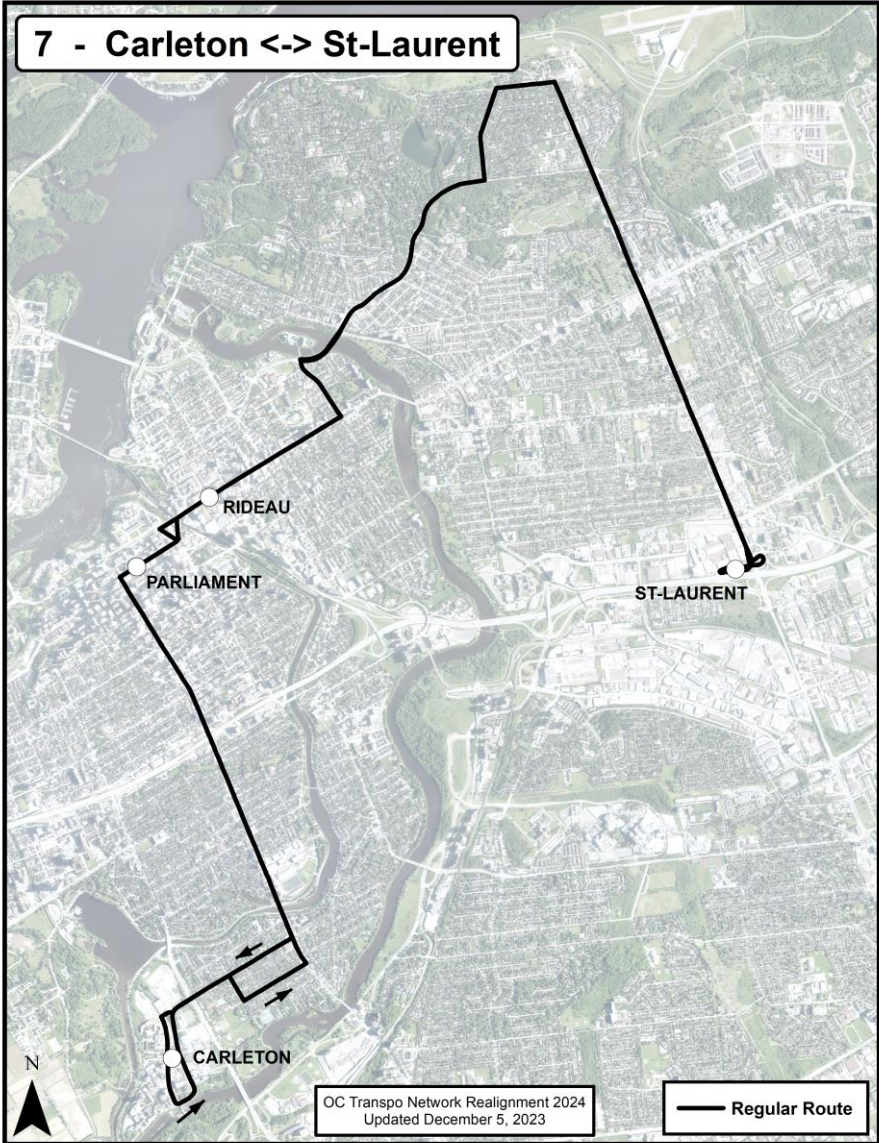

## Network Realignment, 2024

December 22<sup>nd</sup>, 2023

Network Service Design | Operational Planning | Service Planning

**Route: Route 5**

**Route Terminus Points:** Elmvale Station to Rideau Station (Waller)

**O-Train Connections:** O-Train Line 1

**New Route Map for Network Realignment, 2024:**

Go back to Contents

**Route: Route 6**

**Route Terminus Points:** Greenboro to Rockcliffe

**O-Train Connections:** O-Train Line 1, 2, 4

**New Route Map for Network Realignment, 2024:**

Go back to Contents

**Route: Route 7**

**Route Terminus Points:** Carleton to St-Laurent

**O-Train Connections:** O-Train Line 1, 2

**New Route Map for Network Realignment, 2024:**

Go back to Contents

**Route: Route 8**

**Route Terminus Points:** Gatineau to Dow's Lake

**O-Train Connections:** O-Train Line 1, 2

Go back to Contents

**New Route Map for Network Realignment, 2024:**

**Route: Route 9**