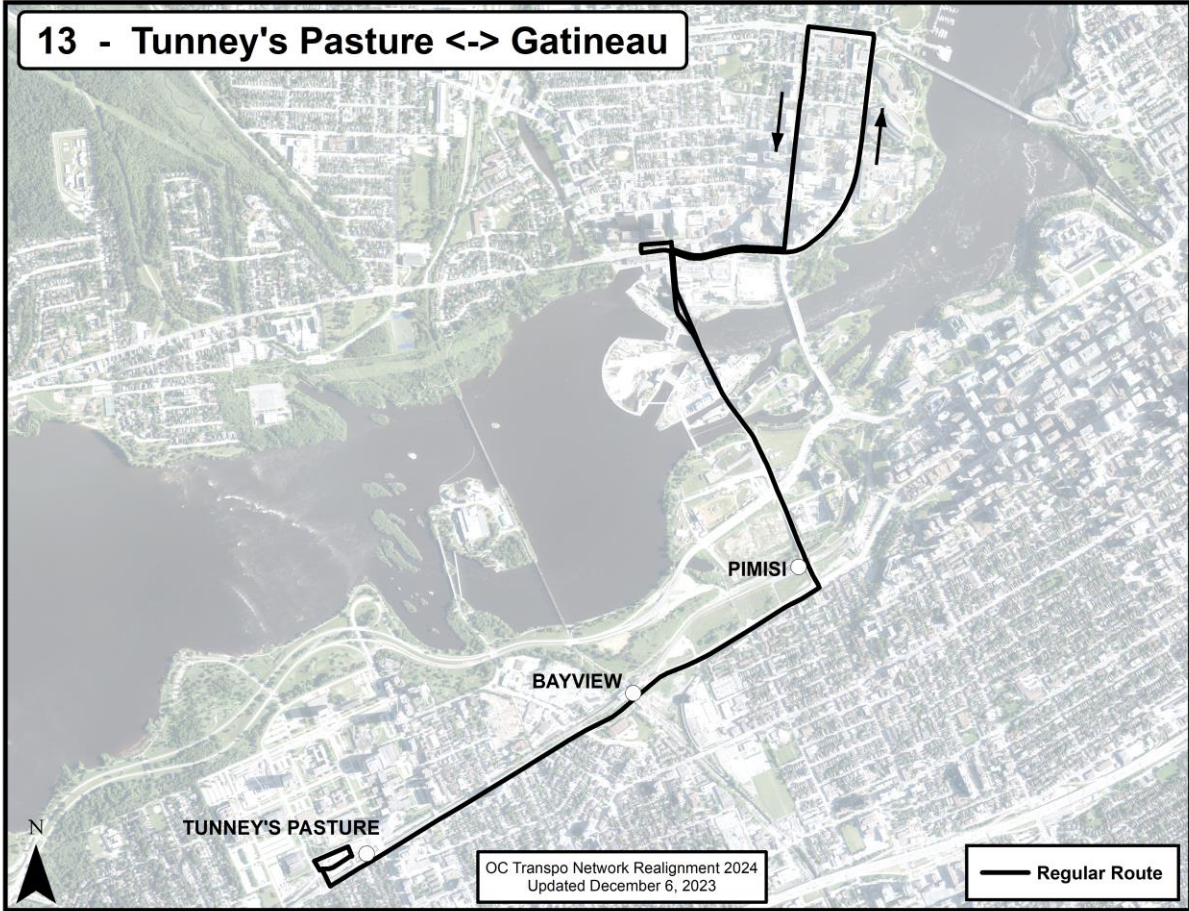

**New Route Map for Network Realignment, 2024:**

Go back to Contents

**Route: Route 12**

**Route Terminus Points:** Tunney's Pasture to Blair

**O-Train Connections:** O-Train Line 1, 2

**New Route Map for Network Realignment, 2024:**

Go back to Contents

**Route: Route 13**

**Route Terminus Points:** Gatineau to Tunney's Pasture

**O-Train Connections:** O-Train Line 1, 2

Go back to Contents

**New Route Map for Network Realignment, 2024:**

**Route: Route 14**

**Route Terminus Points:** St-Laurent to Tunney's Pasture

**O-Train Connections:** O-Train Line 1, 2

Go back to Contents

**New Route Map for Network Realignment, 2024:**

**Route: Route 15**

**Route Terminus Points:** Parliament to Blair

**O-Train Connections:** O-Train Line 1

Go back to Contents

**New Route Map for Network Realignment, 2024:**

**Route: Route 17**

**Route Terminus Points:** Parliament to Wateridge