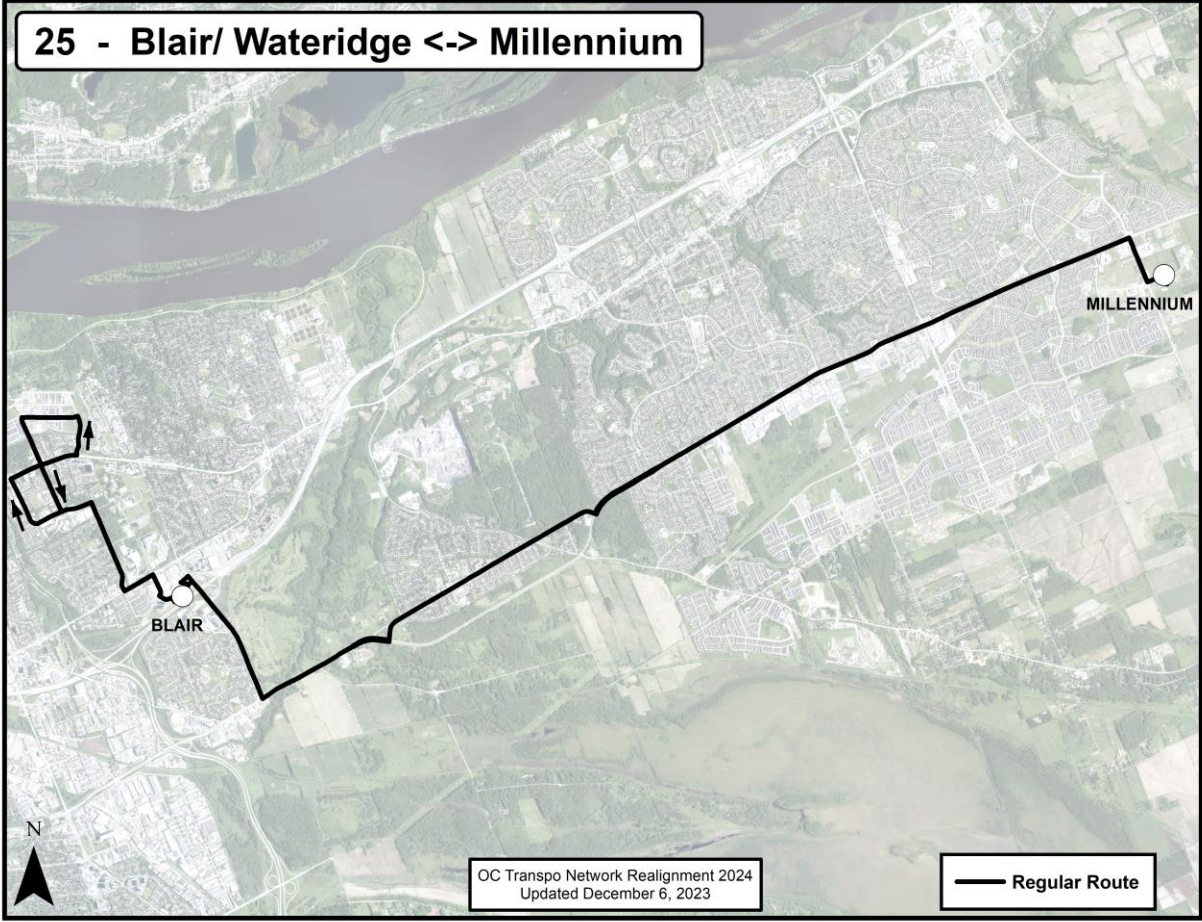

**O-Train Connections:** O-Train Line 1

**New Route Map for Network Realignment, 2024:**

Go back to Contents

**Route: Route 24**

**Route Terminus Points:** St-Laurent to Chapel Hill

**O-Train Connections:** O-Train Line 1

**New Route Map for Network Realignment, 2024:**

Go back to Contents

**Route: Route 25**

**Route Terminus Points:** Blair/Wateridge to Millennium

**O-Train Connections:** O-Train Line 1

**New Route Map for Network Realignment, 2024:**

Go back to Contents

**Route: Route 26**

**Route Terminus Points:** Blair to Pineview

**O-Train Connections:** O-Train Line 1

Go back to Contents

**New Route Map for Network Realignment, 2024:**

**Route: Route 30**

**Route Terminus Points:** Blair to Millennium

**O-Train Connections:** O-Train Line 1

Go back to Contents

**New Route Map for Network Realignment, 2024:**

**Route: Route 31**

**Route Terminus Points:** Place d'Orléans to Innes