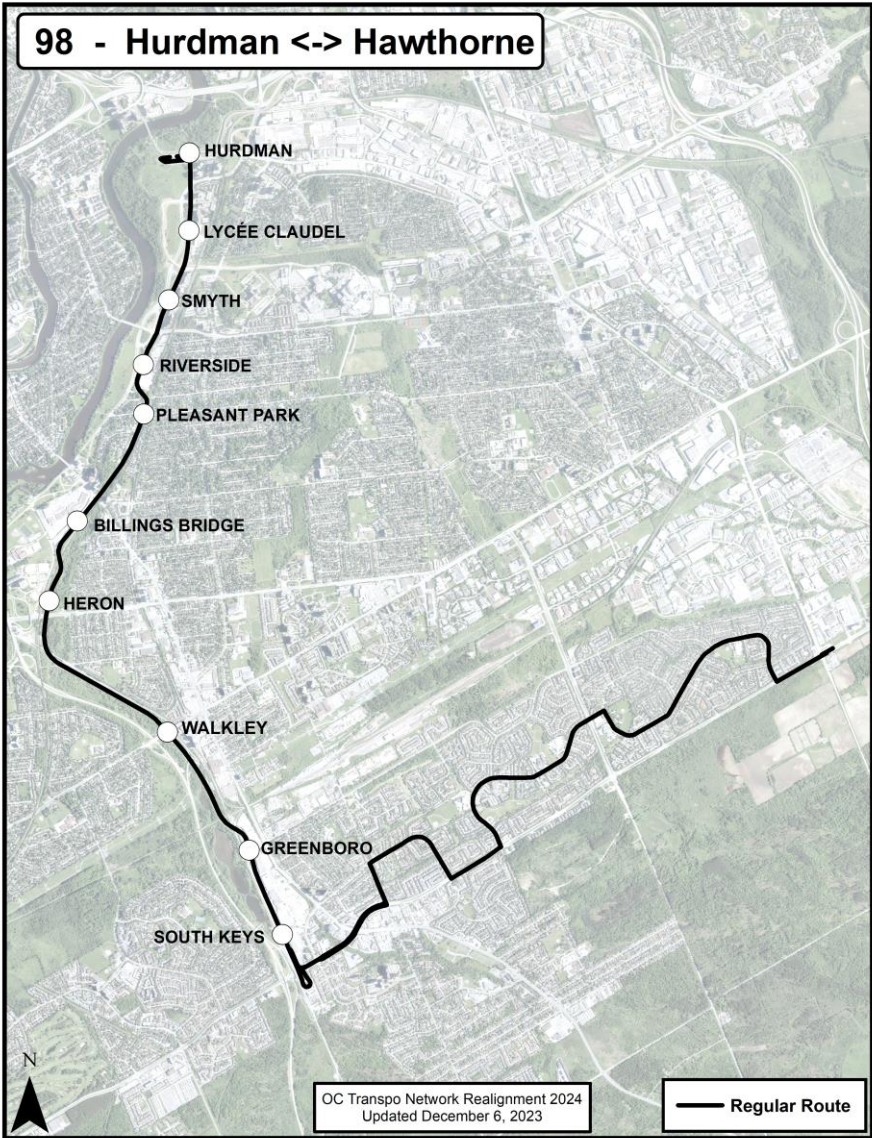

Go back to Contents

**New Route Map for Network Realignment, 2024:**

**Route: Route 98**

**Route Terminus Points:** Hurdman to Hawthorne

**O-Train Connections:** O-Train Line 1, 2, 4

**New Route Map for Network Realignment, 2024:**