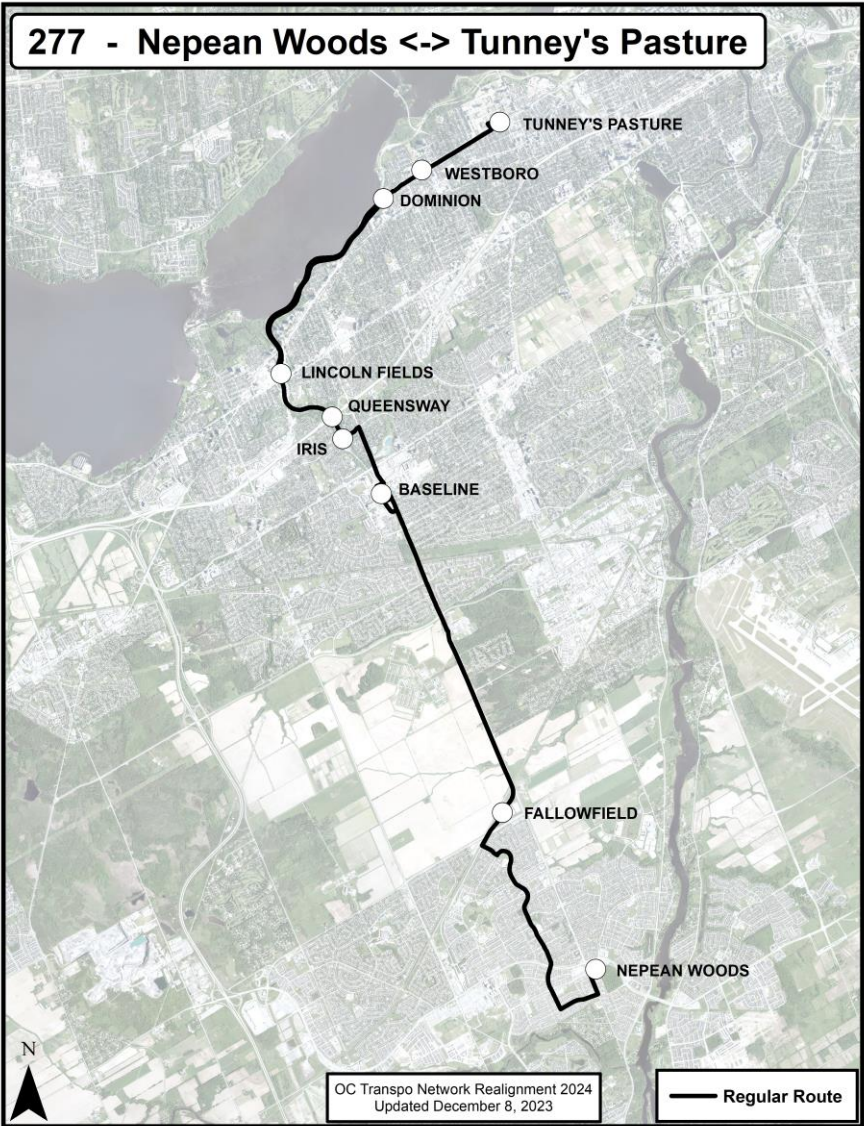

Route: Route 277

Route Terminus Points: Tunney's Pasture to Nepean Woods

O-Train Connections: O-Train Line 1

Go back to Contents

New Route Map for Network Realignment, 2024: