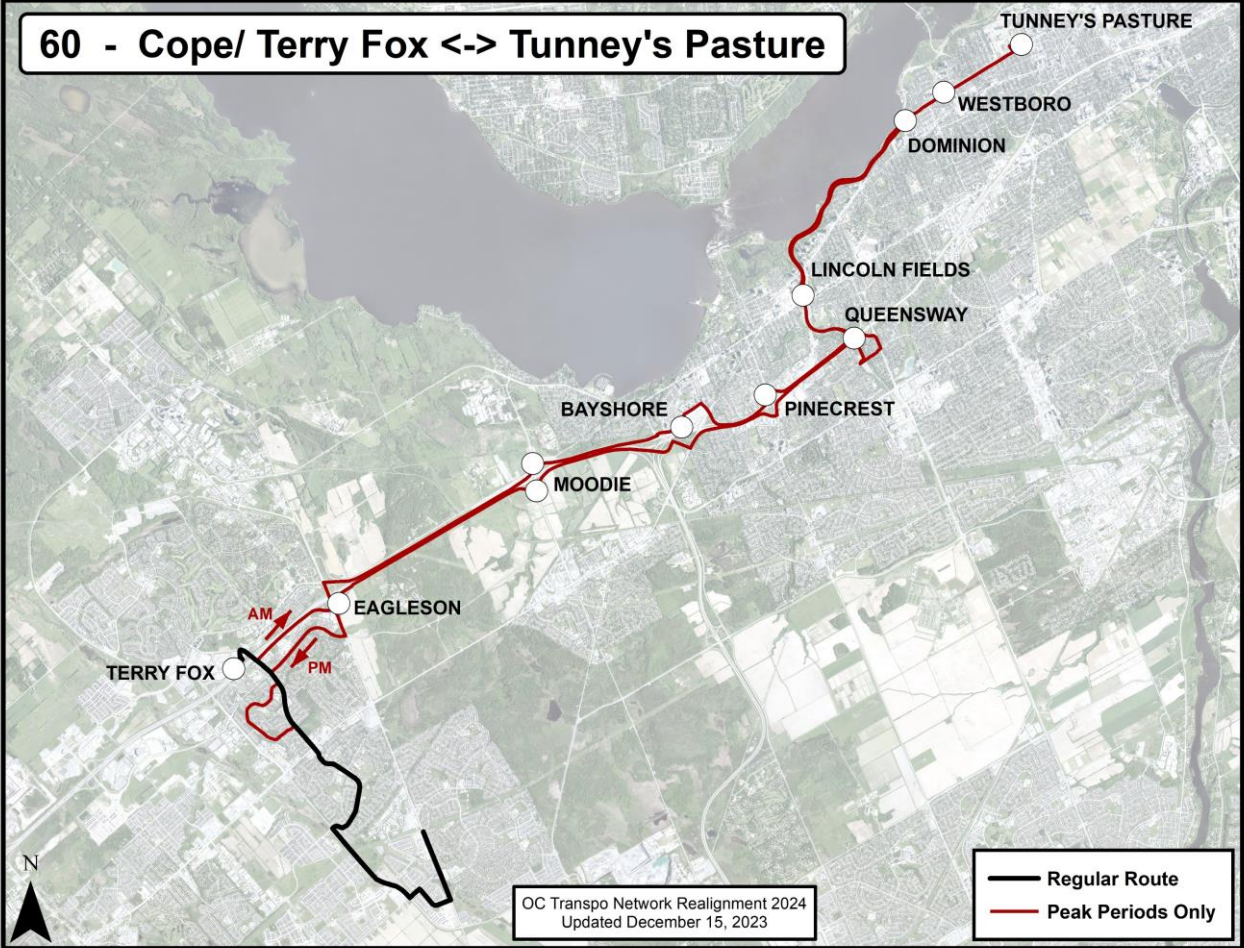

**Route: Route 60**

**Route Terminus Points:** Tunney's Pasture to Copy/Terry Fox

**O-Train Connections:** O-Train Line 1, 2

Go back to Contents

**New Route Map for Network Realignment, 2024:**

**Route: Route 61**