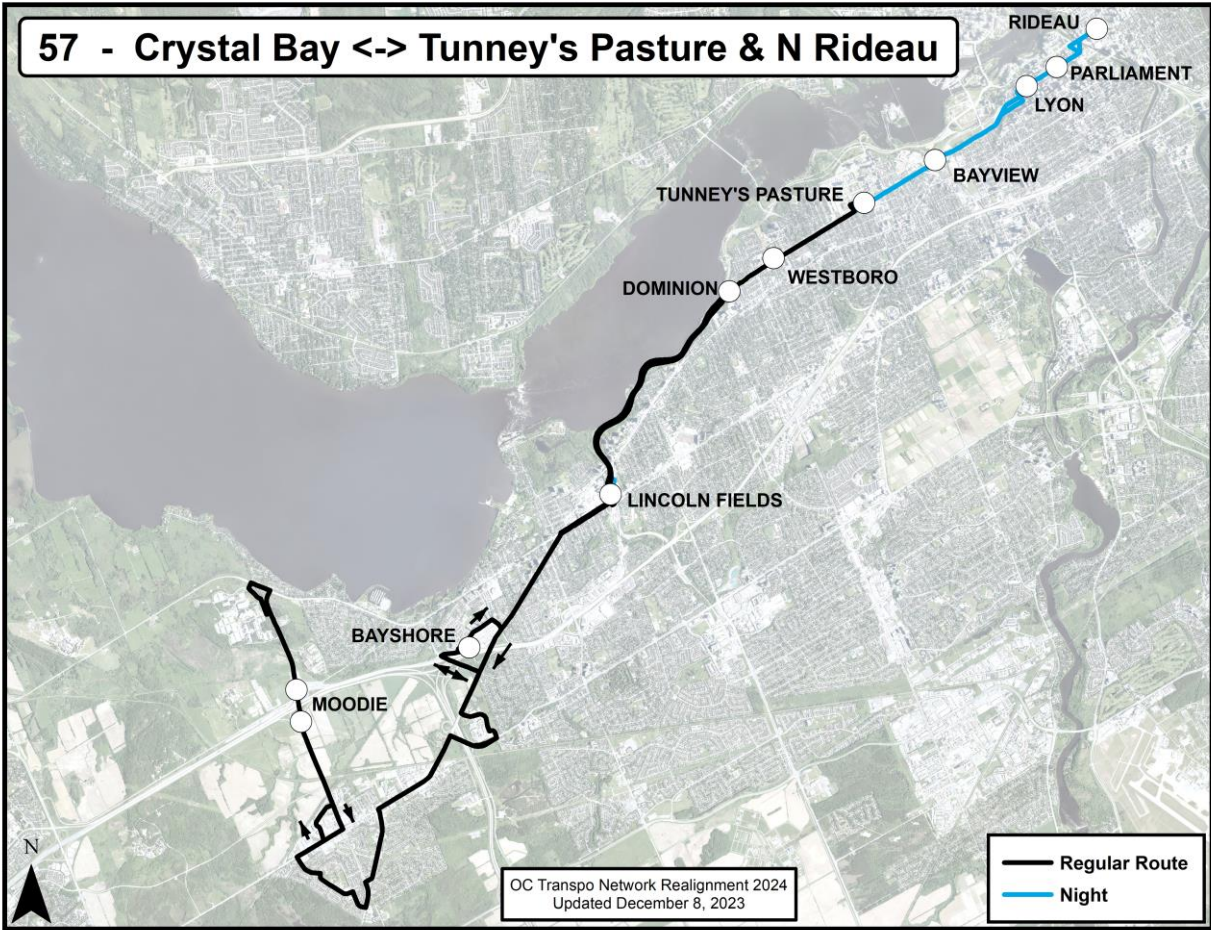

Route: Route 57

Route Terminus Points: Tunney's Pasture (N Rideau) to [Crystal Bay]

O-Train Connections: O-Train Line 1

Go back to Contents

New Route Map for Network Realignment, 2024: