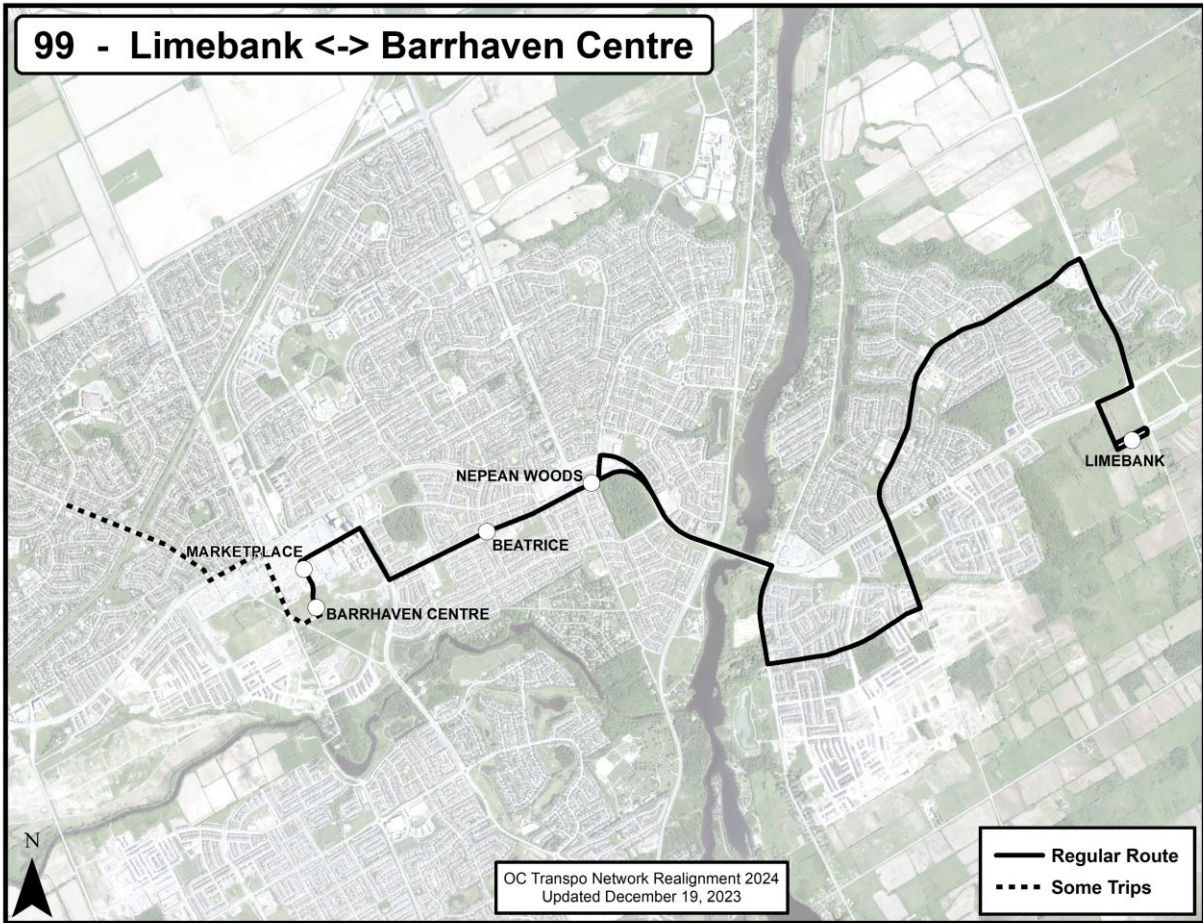

Go back to Contents

**New Route Map for Network Realignment, 2024:**

**Route: Route 98**

**Route Terminus Points:** Hurdman to Hawthorne

**O-Train Connections:** O-Train Line 1, 2, 4

**New Route Map for Network Realignment, 2024:**

Go back to Contents

**Route: Route 99**

**Route Terminus Points:** Limebank to Barrhaven Centre

**O-Train Connections:** O-Train Line 2

Go back to Contents

**New Route Map for Network Realignment, 2024:**

**Route: Route 110**

**Route Terminus Points:** Limebank to Innovation

**O-Train Connections:** O-Train Line 2

Go back to Contents

**New Route Map for Network Realignment, 2024:**

**Route: Route 111**

**Route Terminus Points:** Baseline to Billings Bridge/Carleton