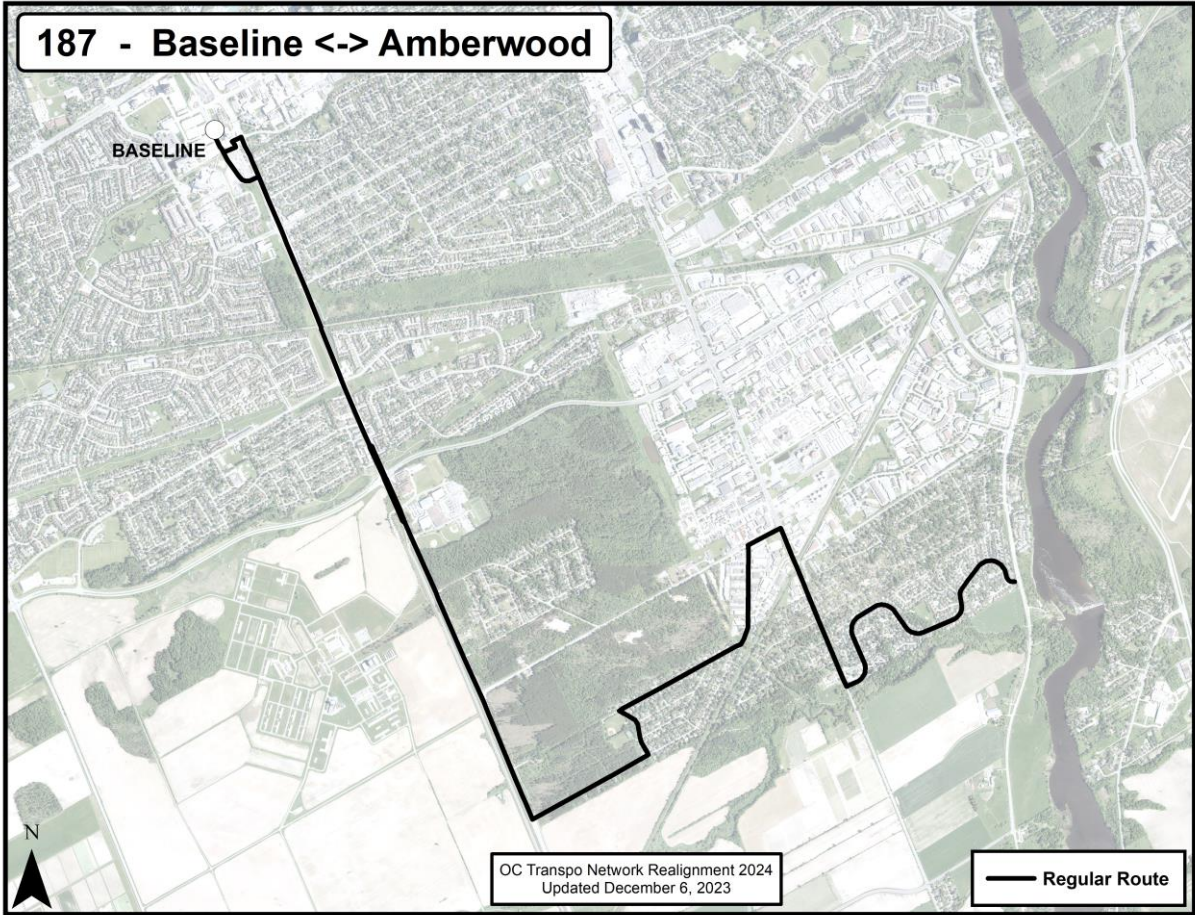

Route: Route 187

Route Terminus Points: Baseline to Amberwood

O-Train Connections: N/A

Go back to Contents

New Route Map for Network Realignment, 2024: