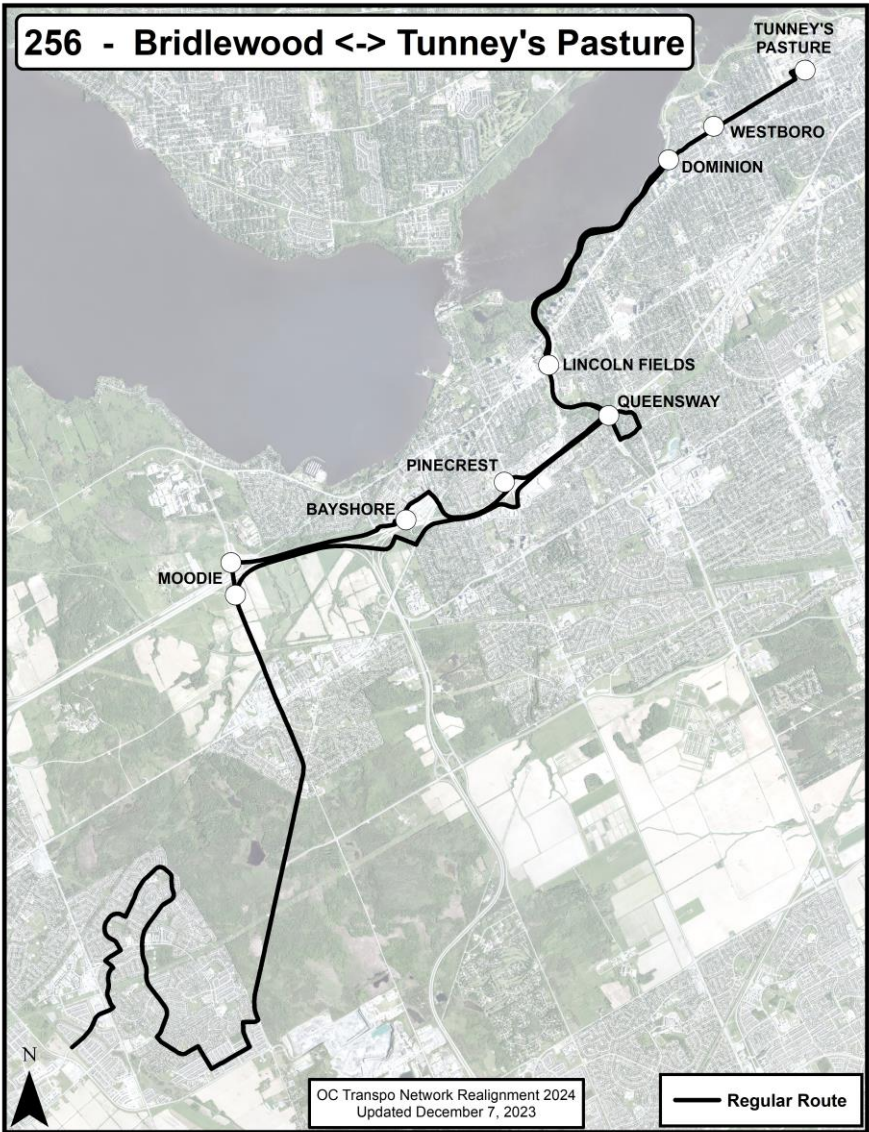

Route: Route 256

Route Terminus Points: Tunney's Pasture to Bridlewood

O-Train Connections: O-Train Line 1

New Route Map for Network Realignment, 2024:

Go back to Contents