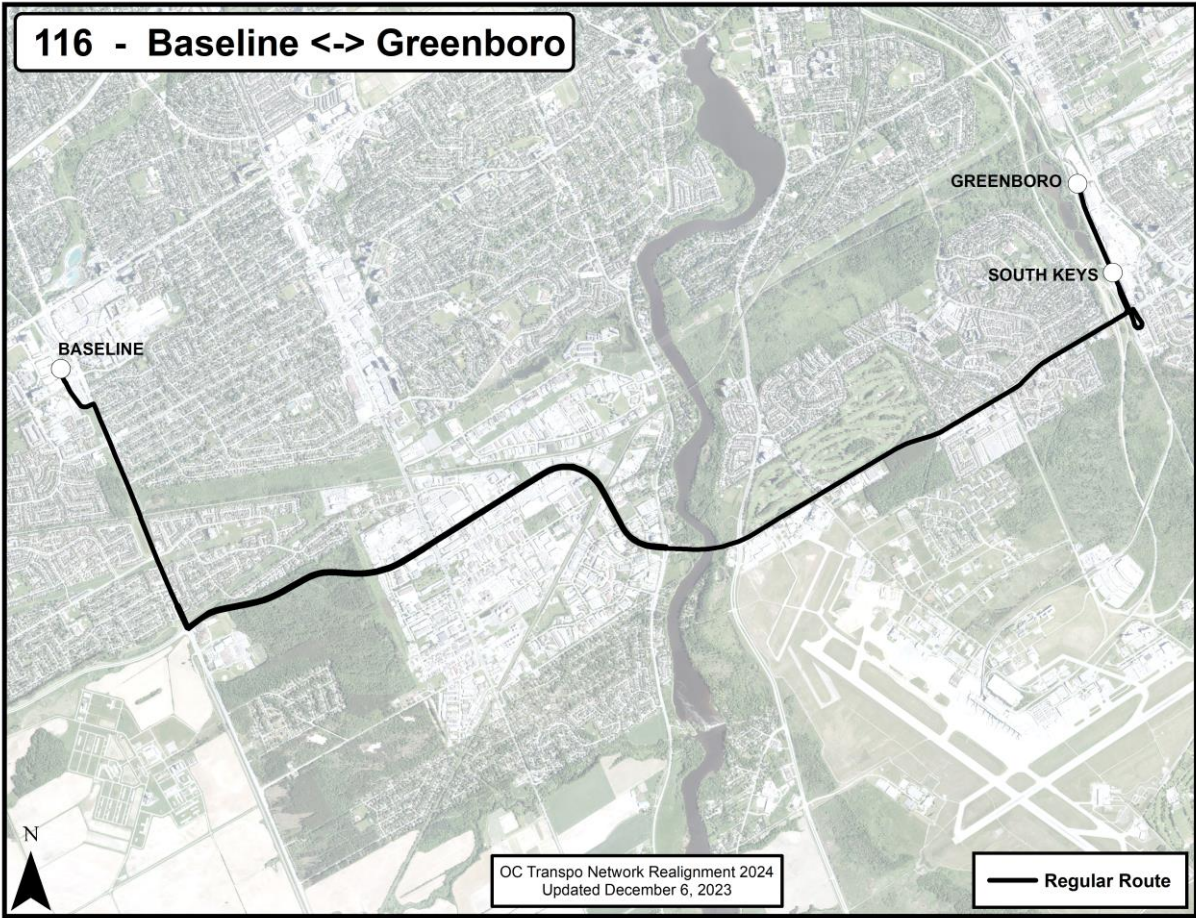

Route: Route 116

Route Terminus Points: Baseline to Greenboro

O-Train Connections: O-Train Line 2, 4

New Route Map for Network Realignment, 2024:

Go back to Contents