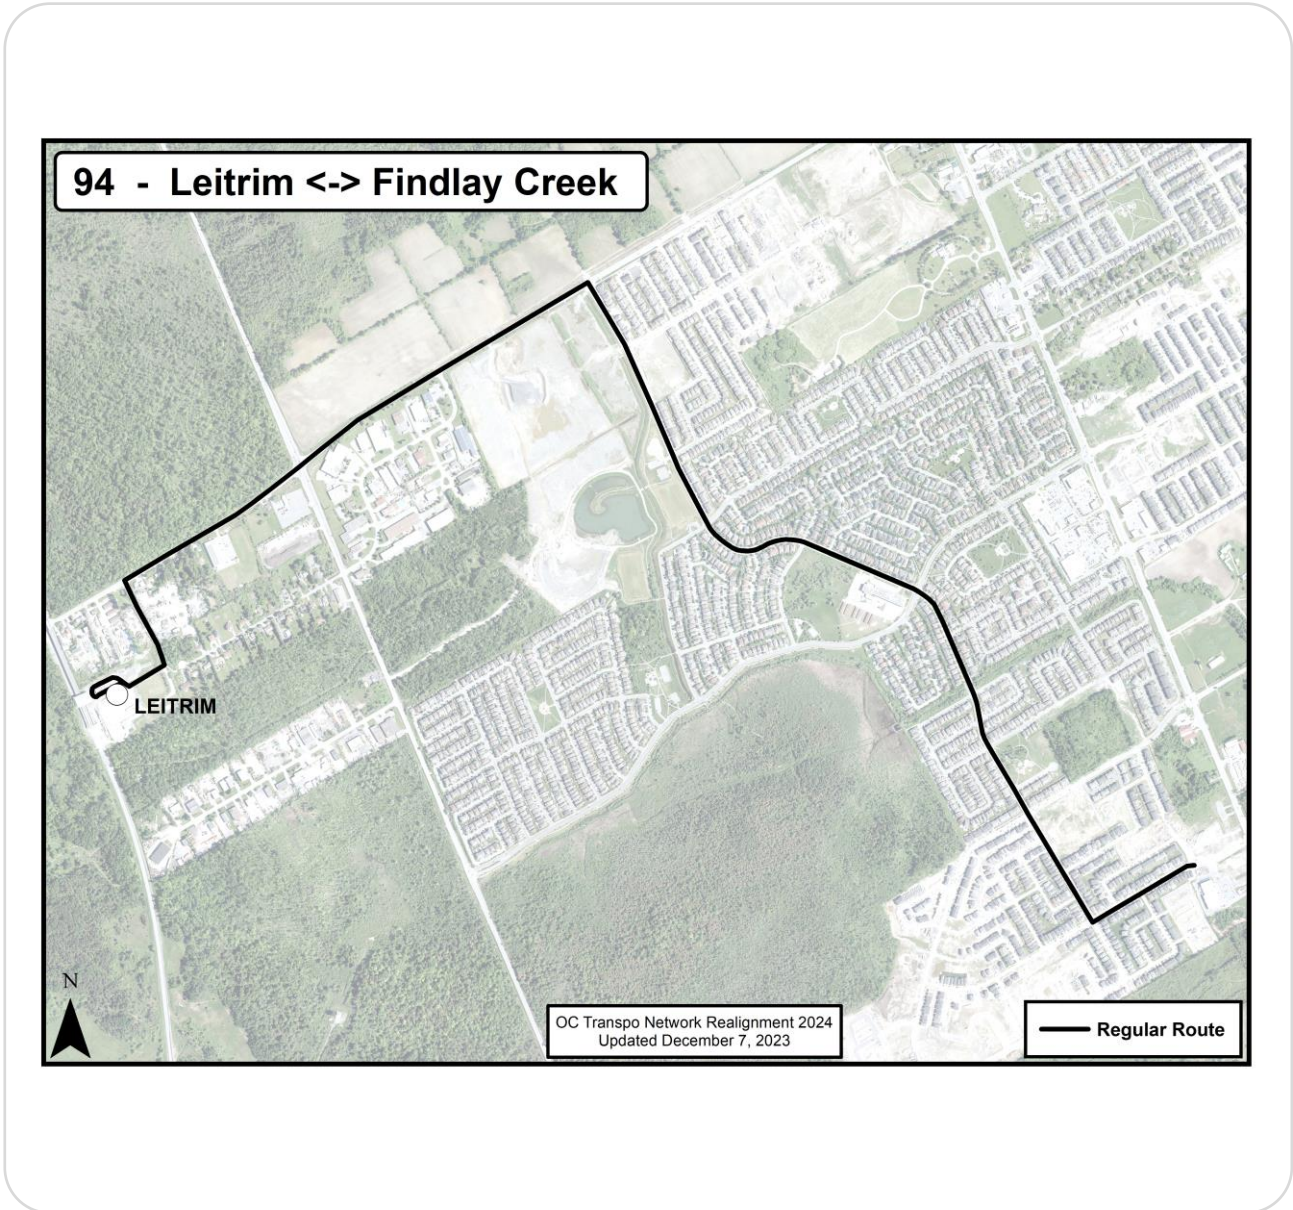

Route: Route 94

Route Terminus Points: Leitrim to Findlay Creek

O-Train Connections: O-Train Line 2

Go back to Contents

New Route Map for Network Realignment, 2024: