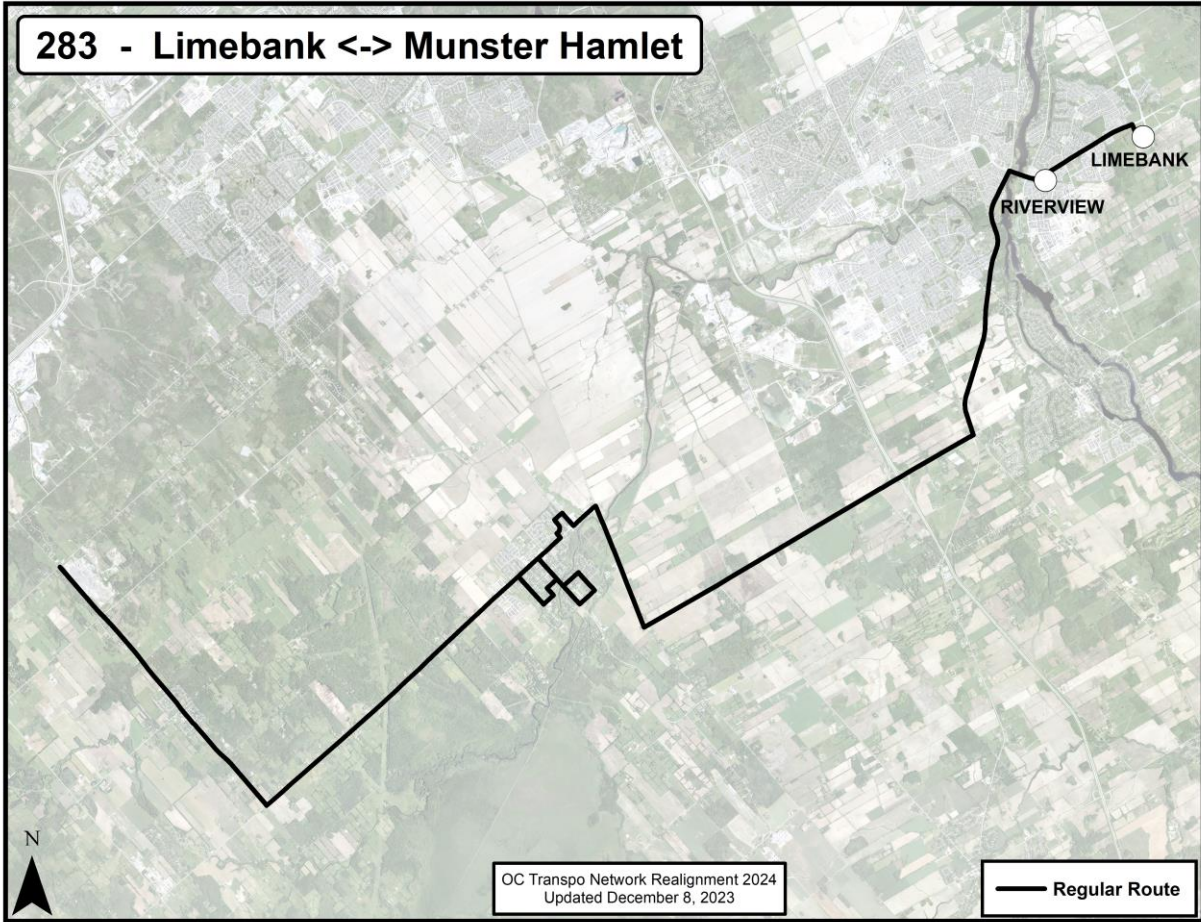

**O-Train Connections:** O-Train Line 1

**New Route Map for Network Realignment, 2024:**

Go back to Contents

**Route: Route 277**

**Route Terminus Points:** Tunney's Pasture to Nepean Woods

**O-Train Connections:** O-Train Line 1

Go back to Contents

**New Route Map for Network Realignment, 2024:**

**Route: Route 283**

**Route Terminus Points:** Limebank to Munster Hamlet

**O-Train Connections:** O-Train Line 2

Go back to Contents

**New Route Map for Network Realignment, 2024:**