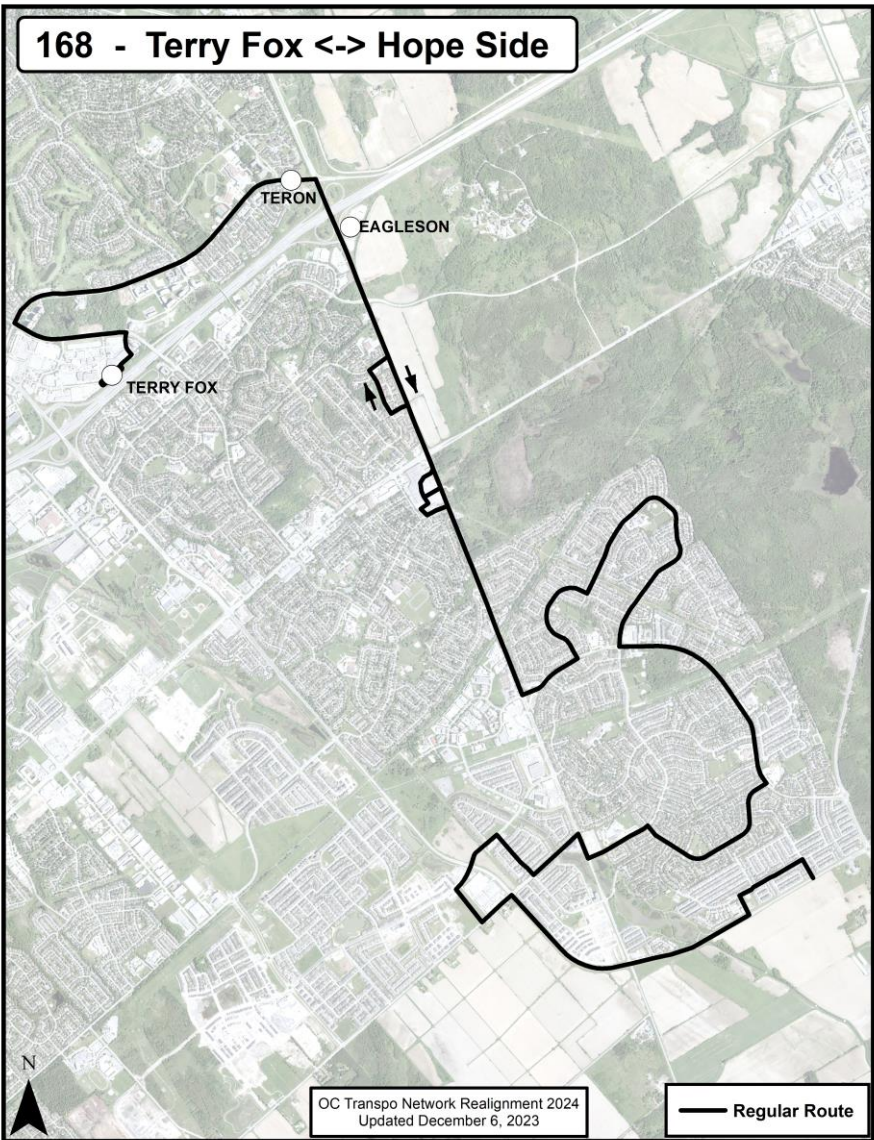

Go back to Contents

**Route: Route 173**

**Route Terminus Points:** Citigate to Barrhaven Centre

**O-Train Connections:** N/A

Go back to Contents

**New Route Map for Network Realignment, 2024:**

**Route: Route 187**