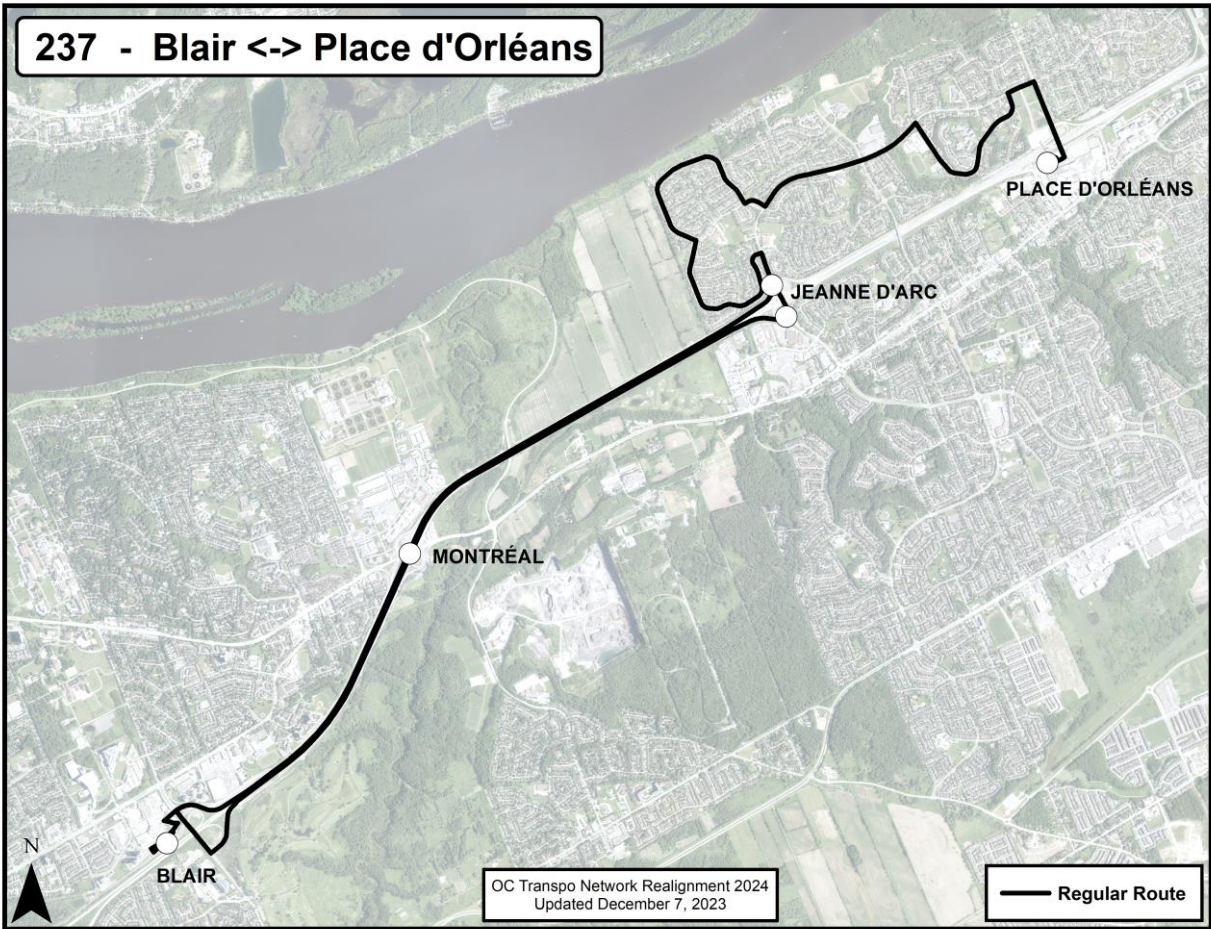

**Route: Route 237**

**Route Terminus Points:** Blair to Place d'Orléans

**O-Train Connections:** O-Train Line 1

**New Route Map for Network Realignment, 2024:**

Go back to Contents

**Route: Route 256**

**Route Terminus Points:** Tunney's Pasture to Bridlewood