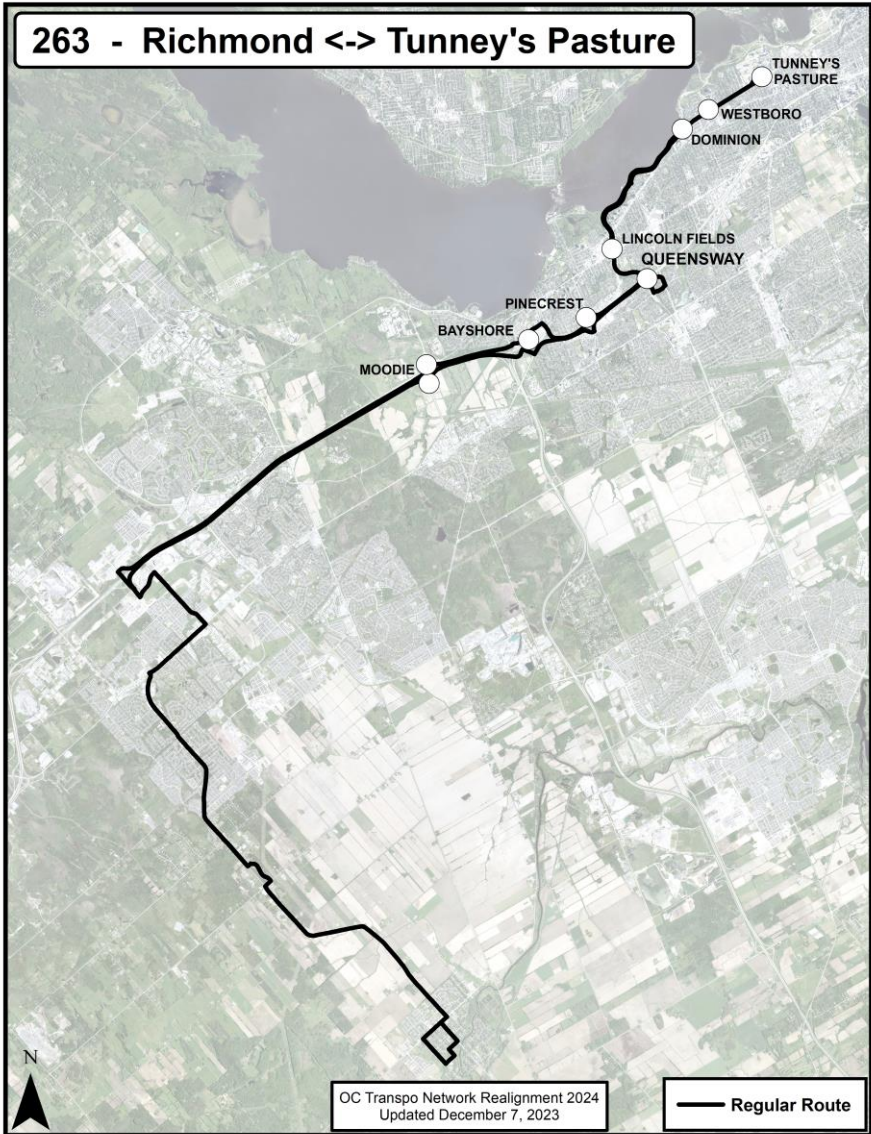

Route: Route 263

Route Terminus Points: Tunney's Pasture to Richmond

O-Train Connections: O-Train Line 1

New Route Map for Network Realignment, 2024:

Go back to Contents