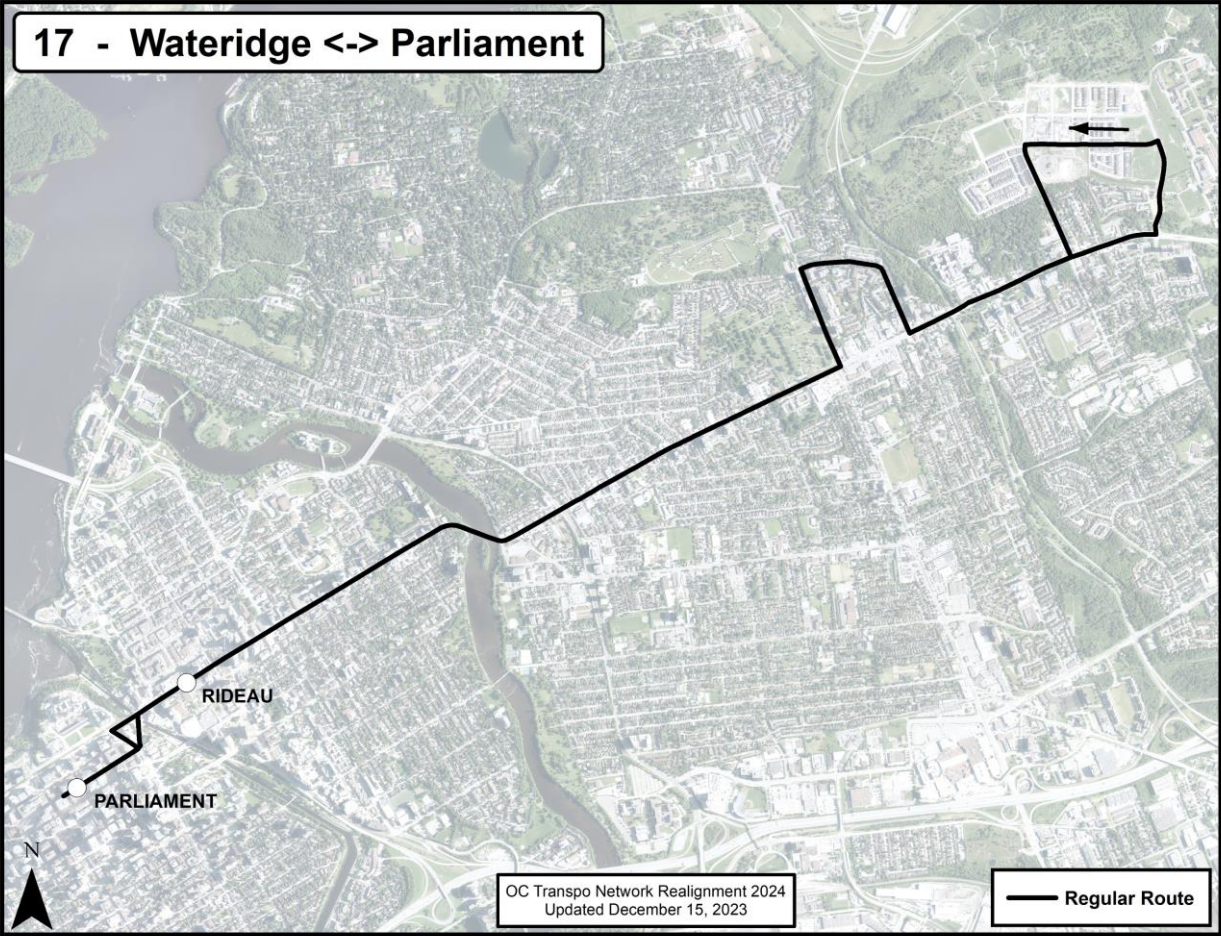

**Route: Route 14**

**Route Terminus Points:** St-Laurent to Tunney's Pasture

**O-Train Connections:** O-Train Line 1, 2

Go back to Contents

**New Route Map for Network Realignment, 2024:**

**Route: Route 15**

**Route Terminus Points:** Parliament to Blair

**O-Train Connections:** O-Train Line 1

Go back to Contents

**New Route Map for Network Realignment, 2024:**

**Route: Route 17**

**Route Terminus Points:** Parliament to Wateridge

**O-Train Connections:** O-Train Line 1

**New Route Map for Network Realignment, 2024:**

Go back to Contents

**Route: Route 18**

**Route Terminus Points:** Billings Bridge to St-Laurent

**O-Train Connections:** O-Train Line 1

Go back to Contents

**New Route Map for Network Realignment, 2024:**

**Route: Route 20**

**Route Terminus Points:** Rideau to St-Laurent

**O-Train Connections:** O-Train Line 1

Go back to Contents

**New Route Map for Network Realignment, 2024:**