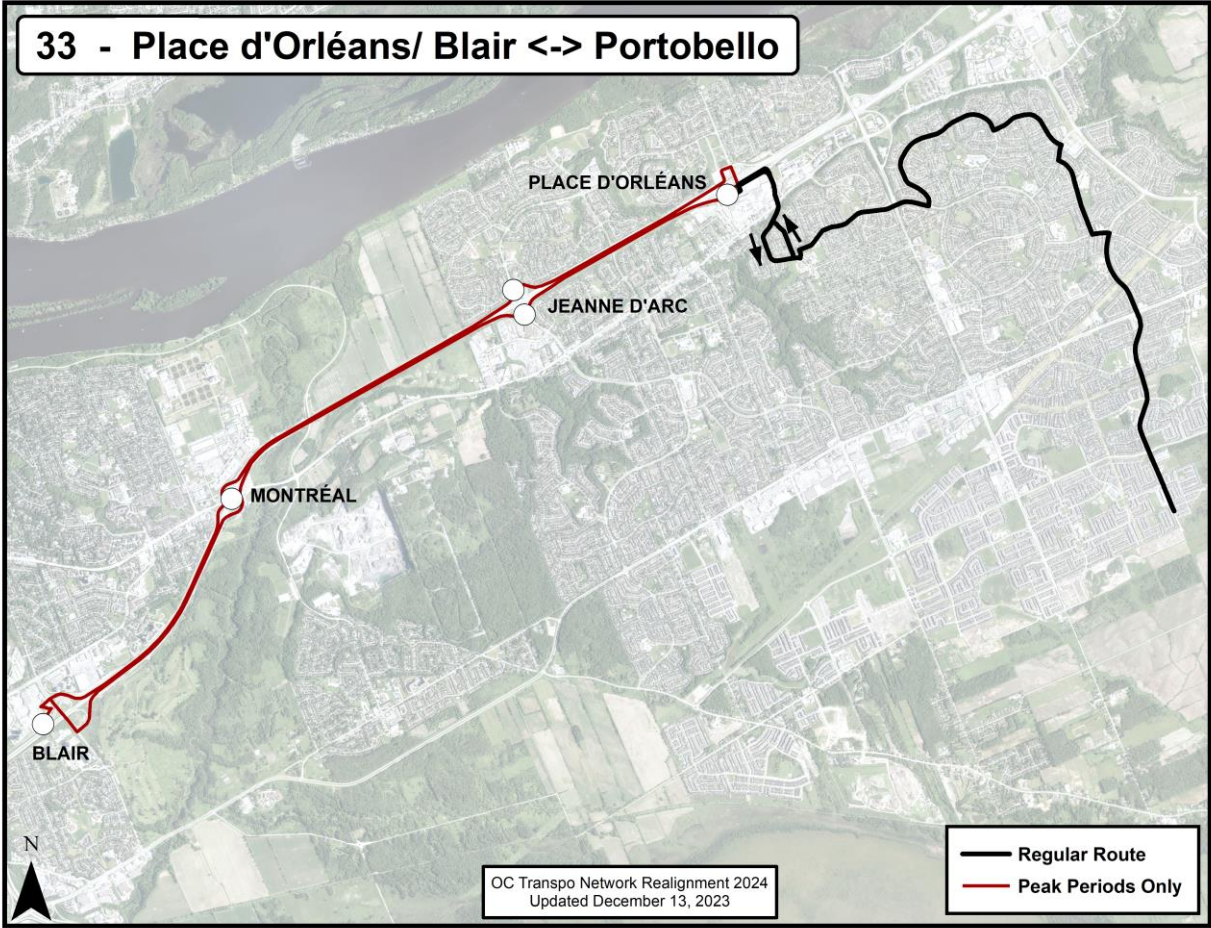

Route: Route 33

Route Terminus Points: Blair/Place d'Orléans to Portobello

O-Train Connections: O-Train Line 1

Go back to Contents

New Route Map for Network Realignment, 2024: