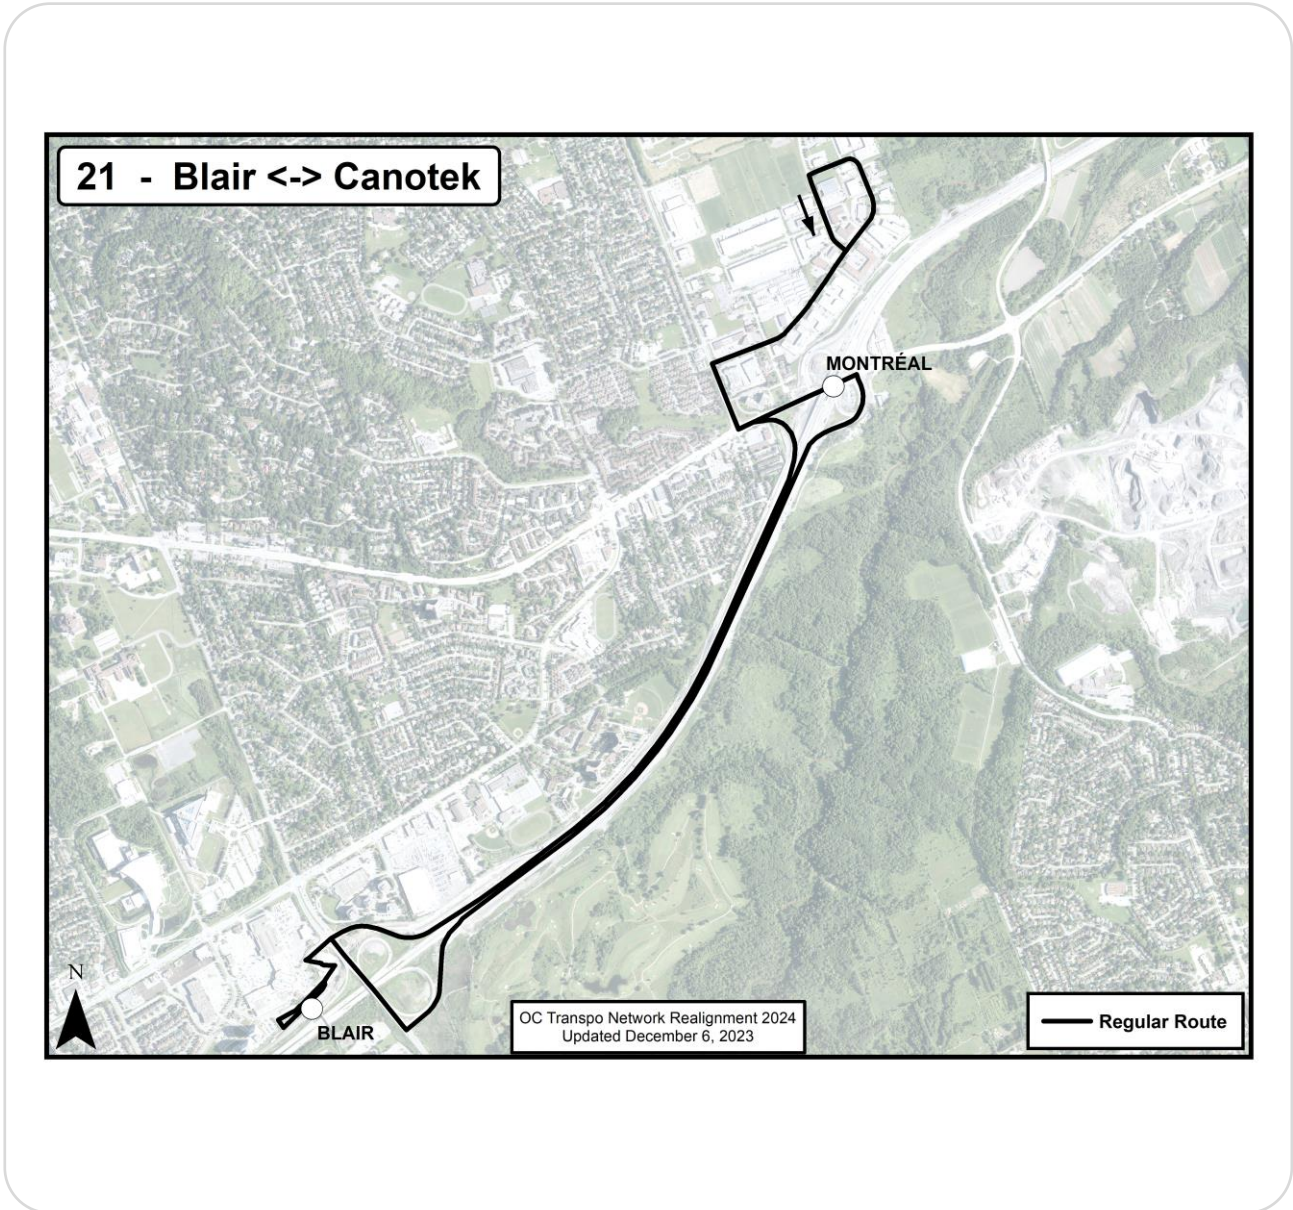

Go back to Contents

**New Route Map for Network Realignment, 2024:**

**Route: Route 20**

**Route Terminus Points:** Rideau to St-Laurent

**O-Train Connections:** O-Train Line 1

Go back to Contents

**New Route Map for Network Realignment, 2024:**

**Route: Route 21**

**Route Terminus Points:** Blair to Canotek

**O-Train Connections:** O-Train Line 1

**New Route Map for Network Realignment, 2024:**

Go back to Contents

**Route: Route 23**

**Route Terminus Points:** Blair to Rothwell Heights

**O-Train Connections:** O-Train Line 1

**New Route Map for Network Realignment, 2024:**

Go back to Contents

**Route: Route 24**

**Route Terminus Points:** St-Laurent to Chapel Hill

**O-Train Connections:** O-Train Line 1