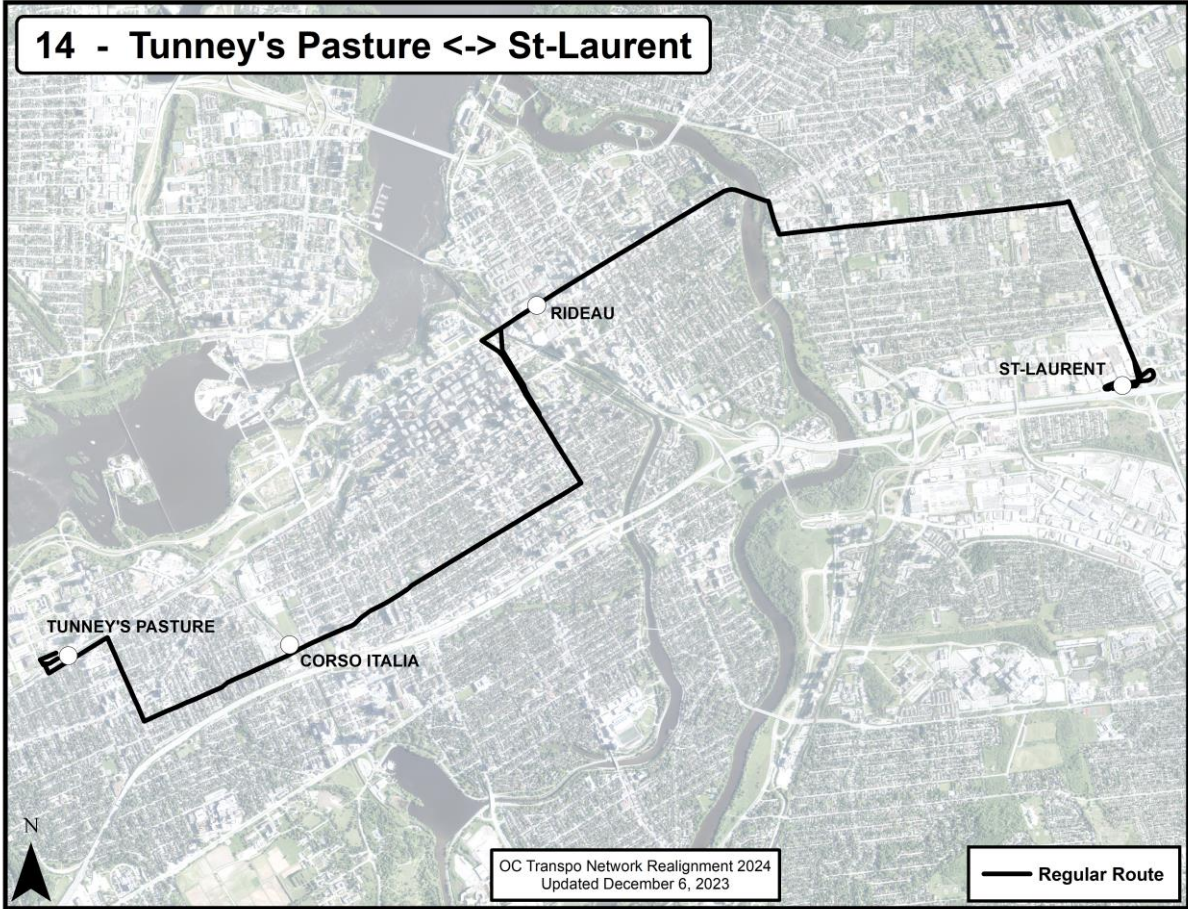

Go back to Contents

**Route: Route 13**

**Route Terminus Points:** Gatineau to Tunney's Pasture

**O-Train Connections:** O-Train Line 1, 2

Go back to Contents

**New Route Map for Network Realignment, 2024:**

**Route: Route 14**

**Route Terminus Points:** St-Laurent to Tunney's Pasture

**O-Train Connections:** O-Train Line 1, 2

Go back to Contents

**New Route Map for Network Realignment, 2024:**

**Route: Route 15**

**Route Terminus Points:** Parliament to Blair

**O-Train Connections:** O-Train Line 1

Go back to Contents

**New Route Map for Network Realignment, 2024:**

**Route: Route 17**

**Route Terminus Points:** Parliament to Wateridge

**O-Train Connections:** O-Train Line 1

**New Route Map for Network Realignment, 2024:**

Go back to Contents

**Route: Route 18**

**Route Terminus Points:** Billings Bridge to St-Laurent

**O-Train Connections:** O-Train Line 1