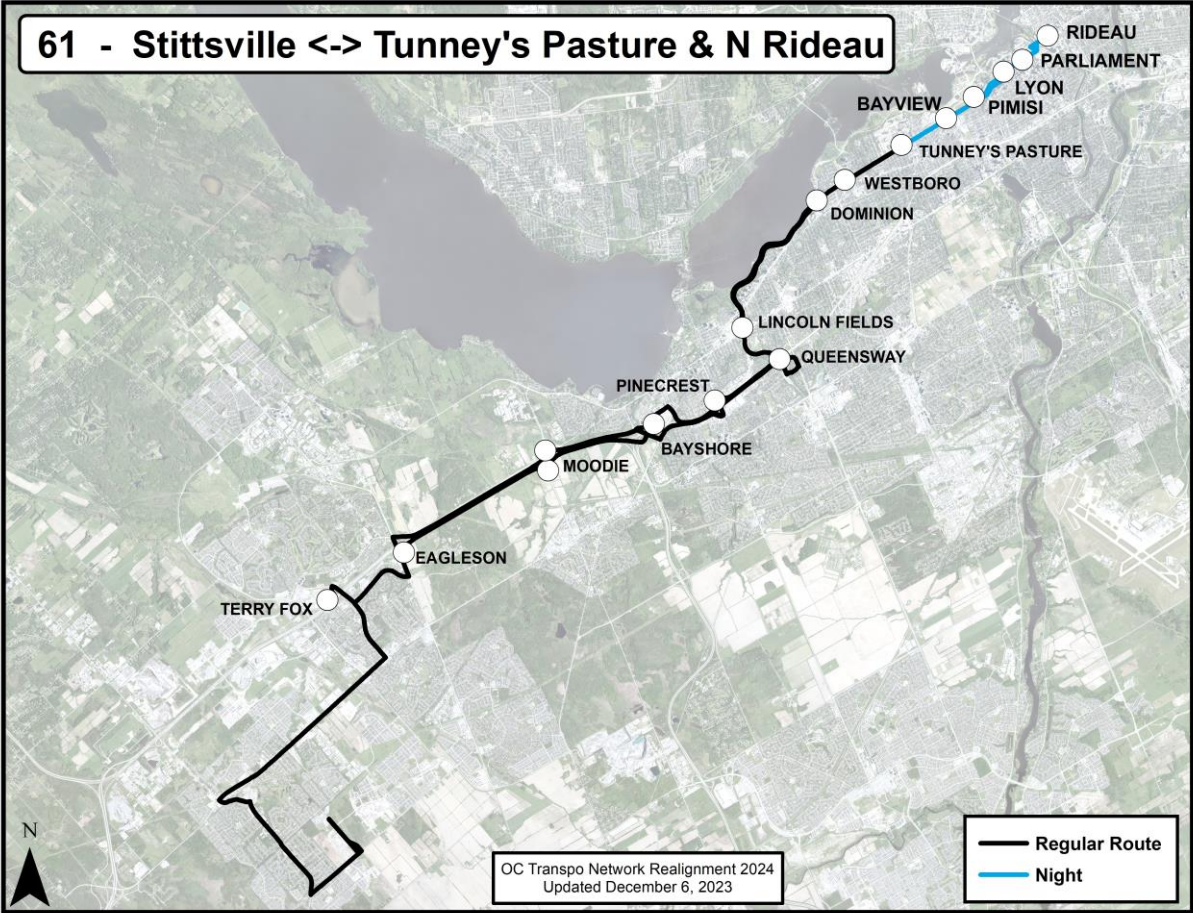

Route: Route 61

Route Terminus Points: Tunney's Pasture (N Rideau) to Stittsville

O-Train Connections: O-Train Line 1, 2

Go back to Contents

New Route Map for Network Realignment, 2024: