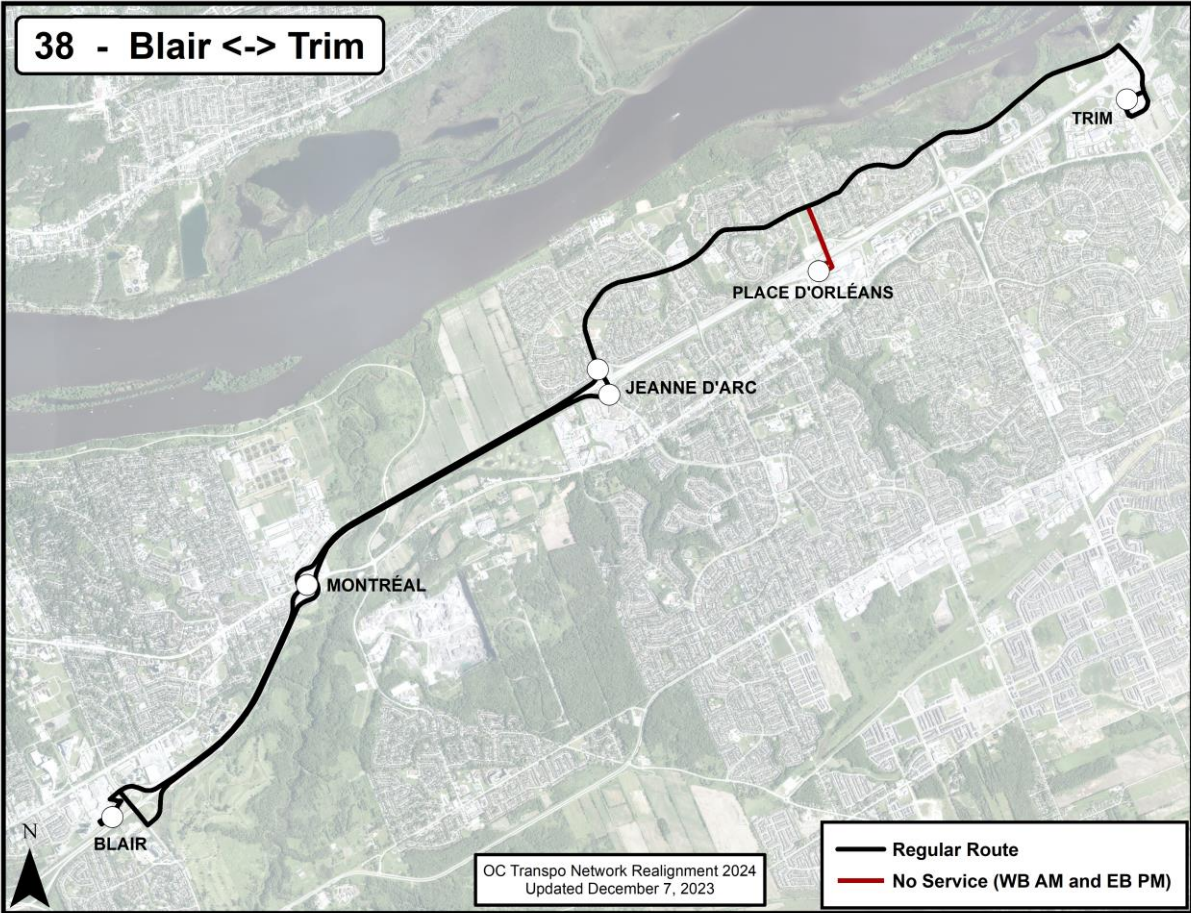

Route: Route 38

Route Terminus Points: Blair to Trim

O-Train Connections: O-Train Line 1

New Route Map for Network Realignment, 2024:

Go back to Contents