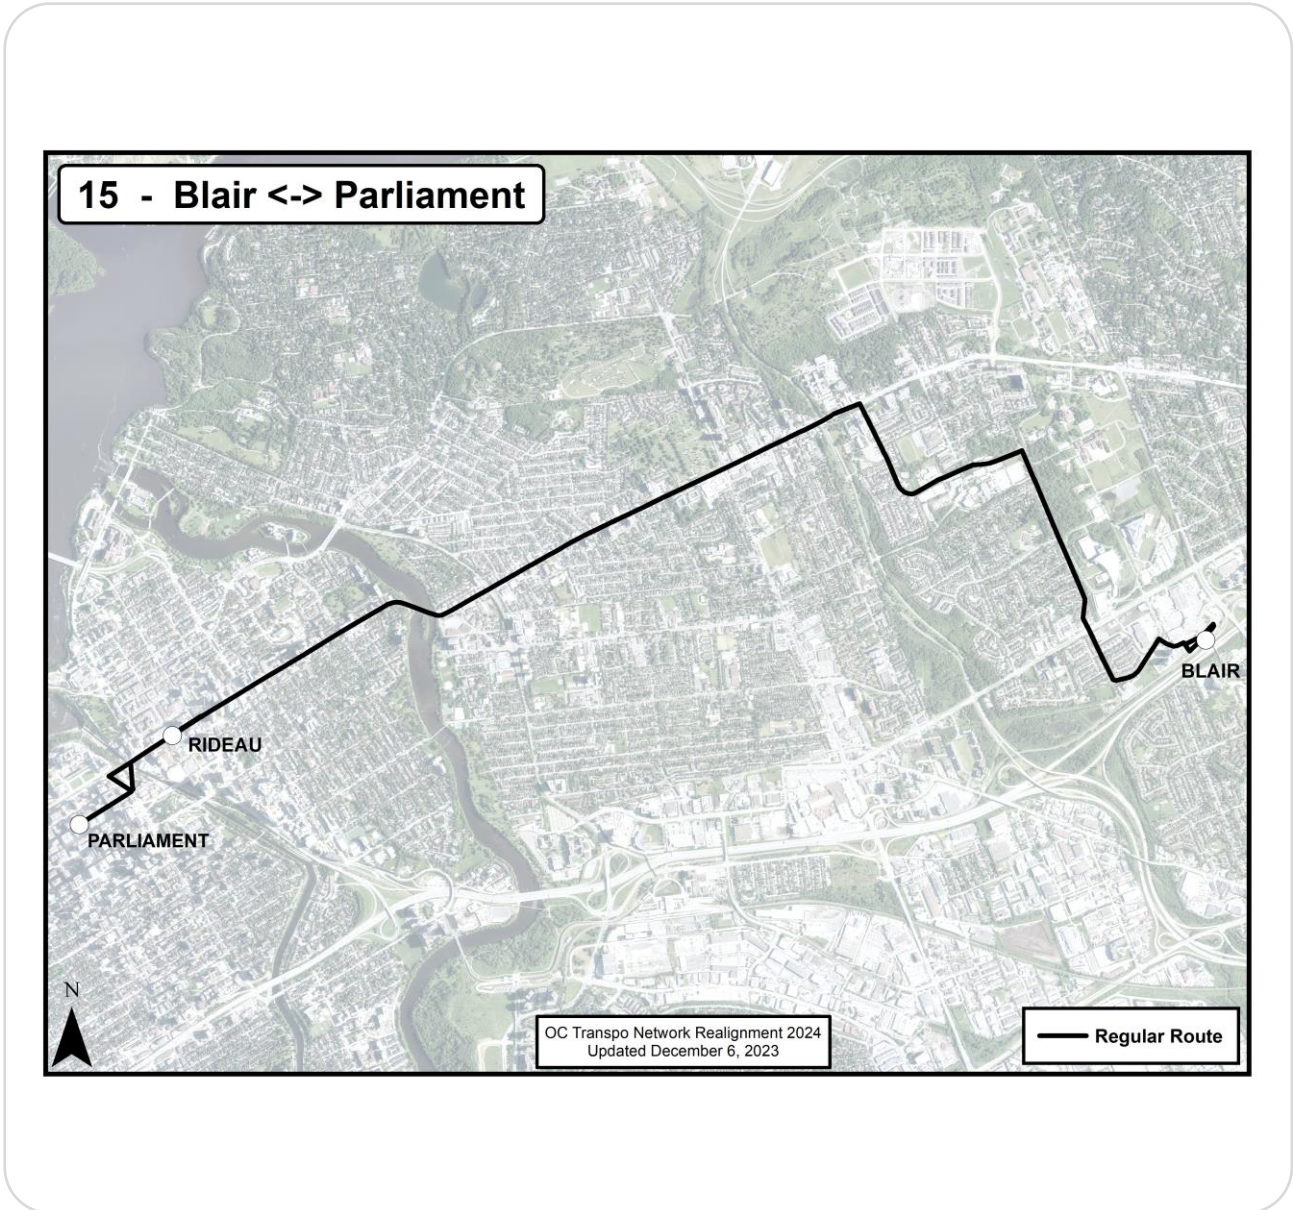

**Route: Route 14**

**Route Terminus Points:** St-Laurent to Tunney's Pasture

**O-Train Connections:** O-Train Line 1, 2

Go back to Contents

**New Route Map for Network Realignment, 2024:**

**Route: Route 15**

**Route Terminus Points:** Parliament to Blair

**O-Train Connections:** O-Train Line 1

Go back to Contents

**New Route Map for Network Realignment, 2024:**

**Route: Route 17**

**Route Terminus Points:** Parliament to Wateridge