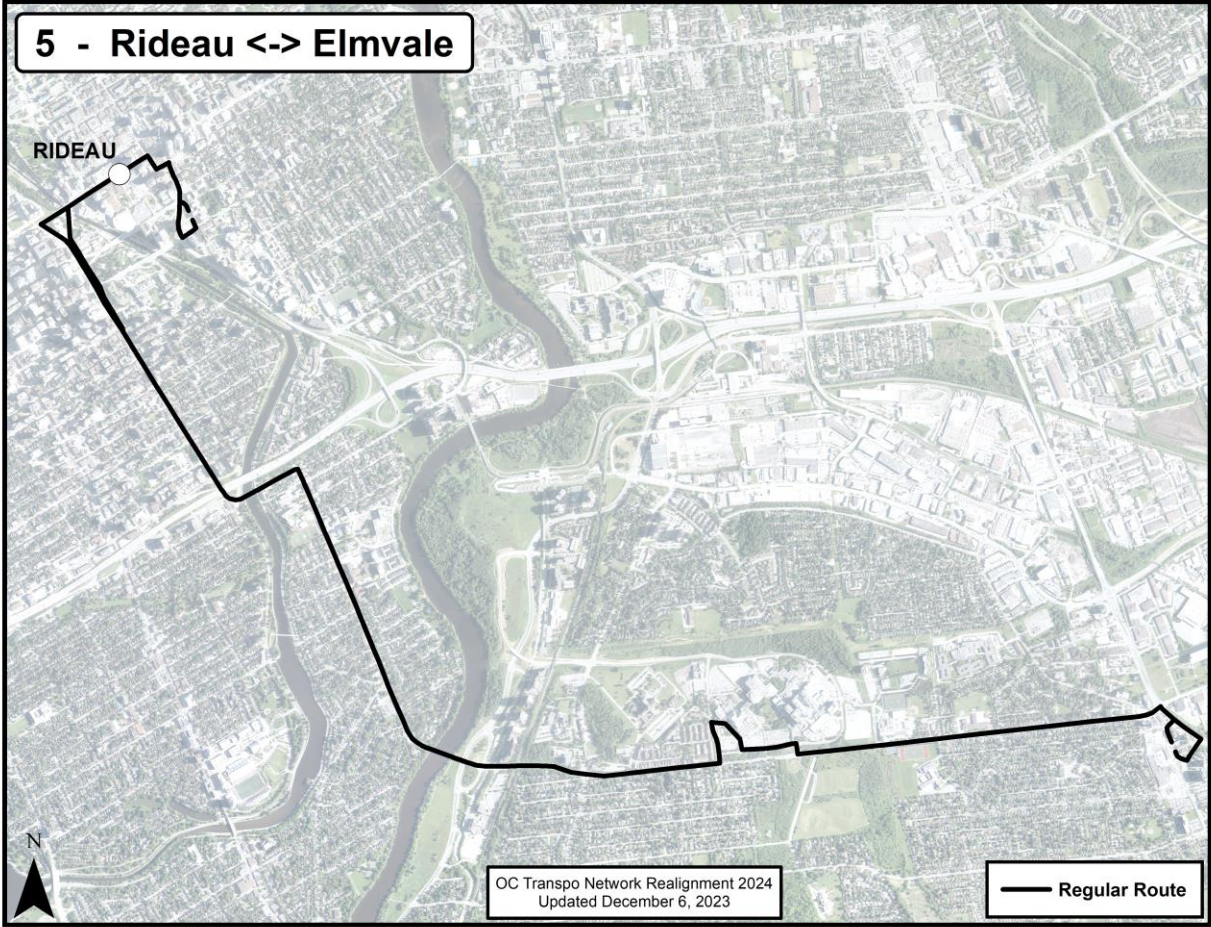

## Network Realignment, 2024

December 22<sup>nd</sup>, 2023

Network Service Design | Operational Planning | Service Planning

**Route: Route 5**

**Route Terminus Points:** Elmvale Station to Rideau Station (Waller)

**O-Train Connections:** O-Train Line 1

**New Route Map for Network Realignment, 2024:**

Go back to Contents

**Route: Route 6**

**Route Terminus Points:** Greenboro to Rockcliffe

**O-Train Connections:** O-Train Line 1, 2, 4

**New Route Map for Network Realignment, 2024:**

Go back to Contents

**Route: Route 7**

**Route Terminus Points:** Carleton to St-Laurent

**O-Train Connections:** O-Train Line 1, 2

**New Route Map for Network Realignment, 2024:**