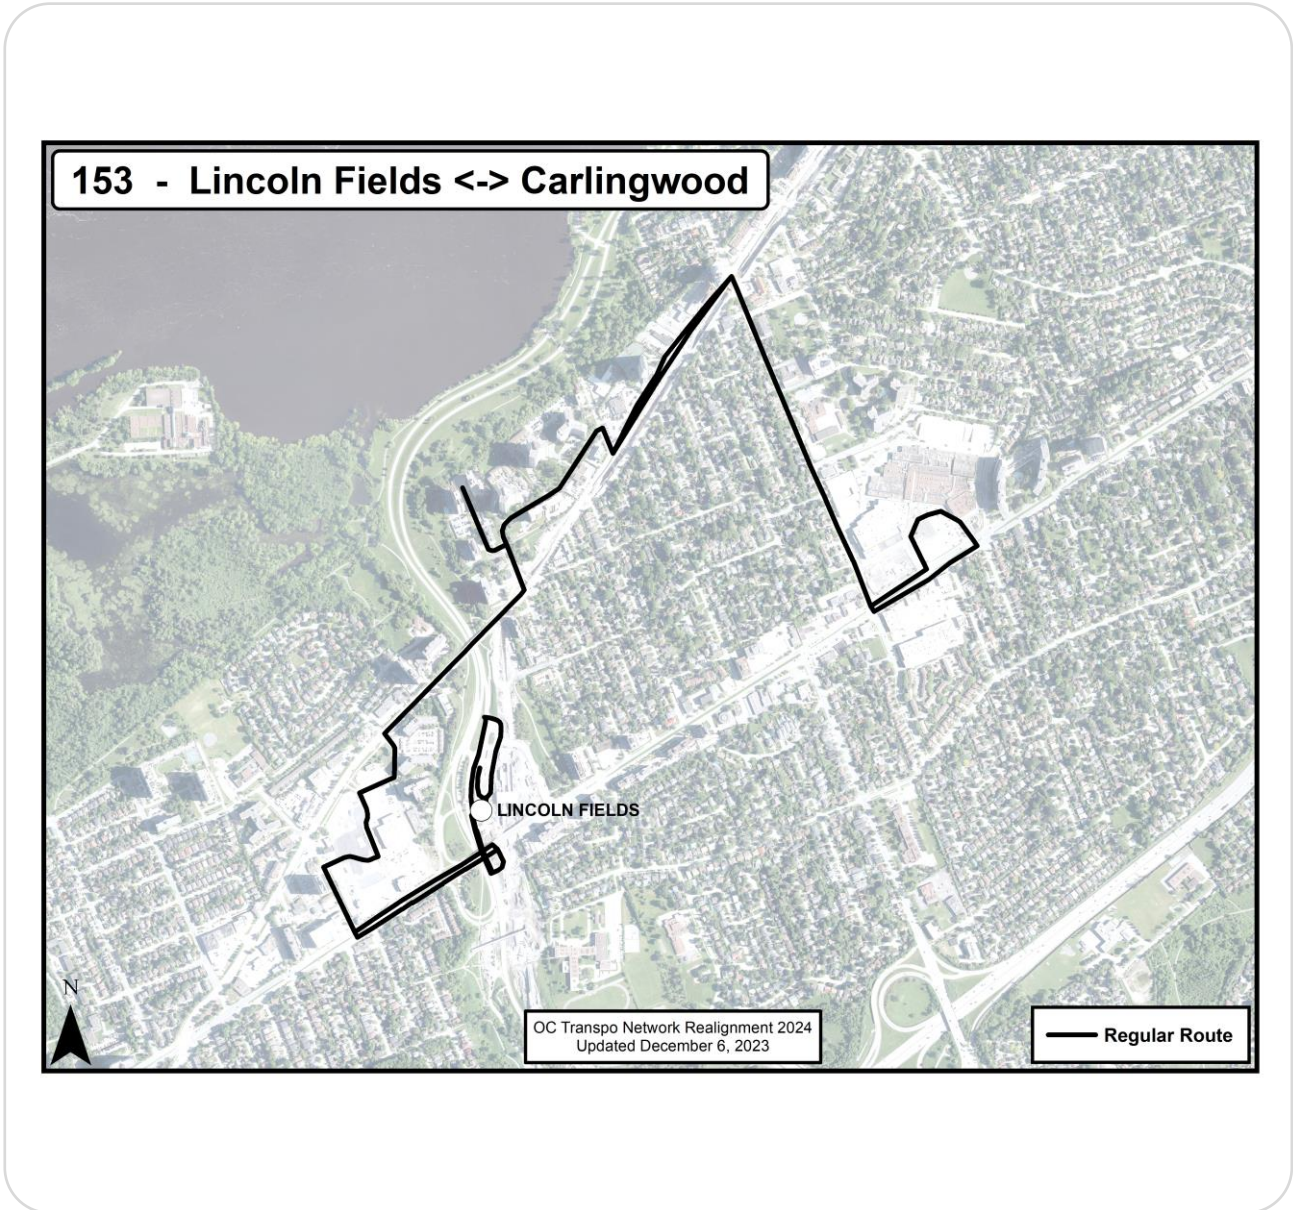

Route: Route 153

Route Terminus Points: Lincoln Fields to Carlingwood

O-Train Connections: N/A

Go back to Contents

New Route Map for Network Realignment, 2024: