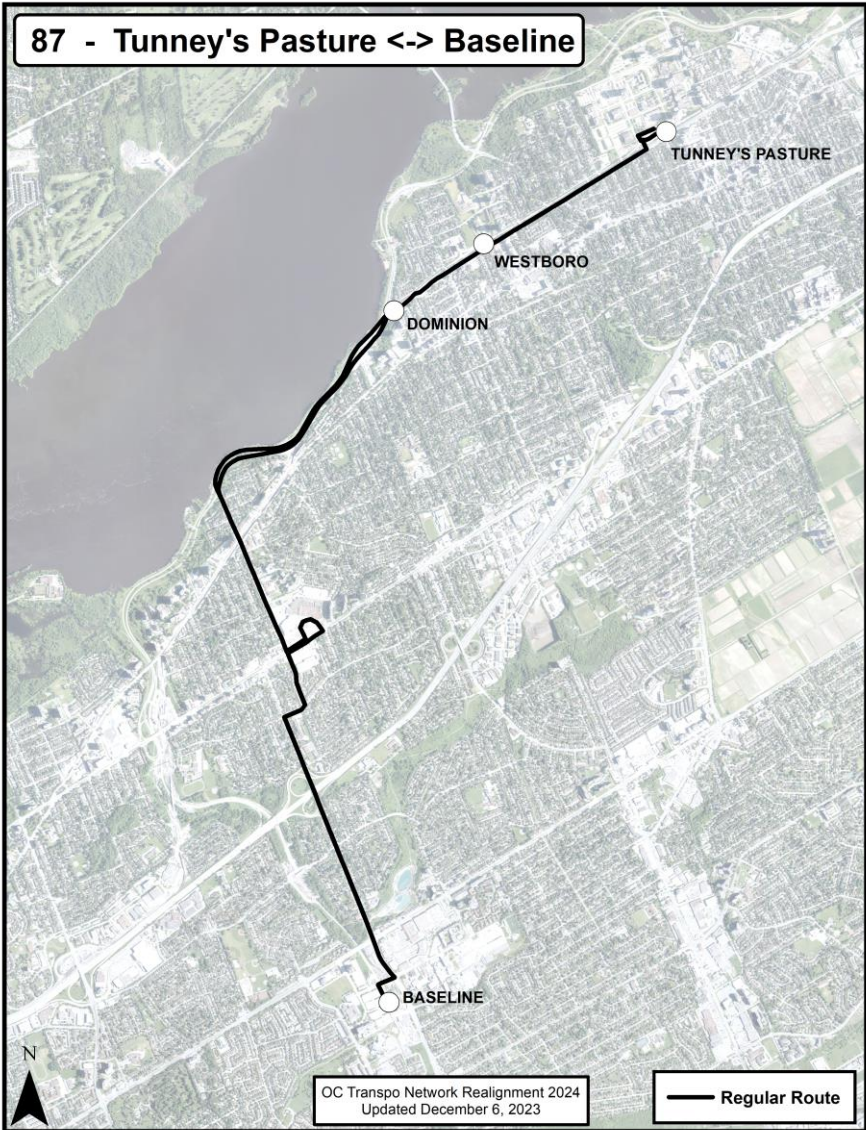

Route: Route 87

Route Terminus Points: Tunney's Pasture to Baseline

O-Train Connections: O-Train Line 1

New Route Map for Network Realignment, 2024:

Go back to Contents