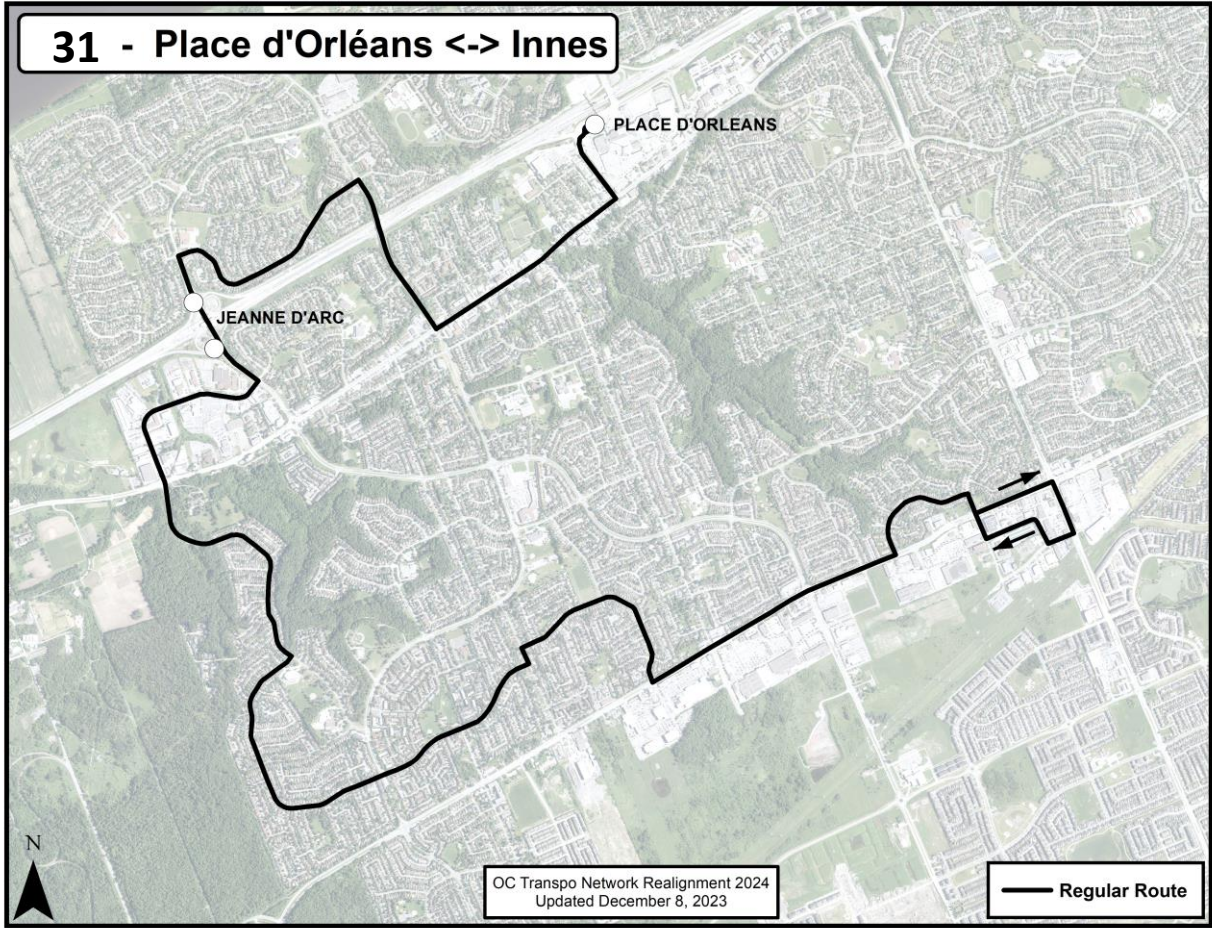

Go back to Contents

**Route: Route 26**

**Route Terminus Points:** Blair to Pineview

**O-Train Connections:** O-Train Line 1

Go back to Contents

**New Route Map for Network Realignment, 2024:**

**Route: Route 30**

**Route Terminus Points:** Blair to Millennium

**O-Train Connections:** O-Train Line 1

Go back to Contents

**New Route Map for Network Realignment, 2024:**

**Route: Route 31**

**Route Terminus Points:** Place d'Orléans to Innes

**O-Train Connections:** N/A

Go back to Contents

**New Route Map for Network Realignment, 2024:**

**Route: Route 32**

**Route Terminus Points:** Blair to Chapel Hill

**O-Train Connections:** O-Train Line 1

Go back to Contents

**New Route Map for Network Realignment, 2024:**

**Route: Route 33**

**Route Terminus Points:** Blair/Place d'Orléans to Portobello

**O-Train Connections:** O-Train Line 1

Go back to Contents