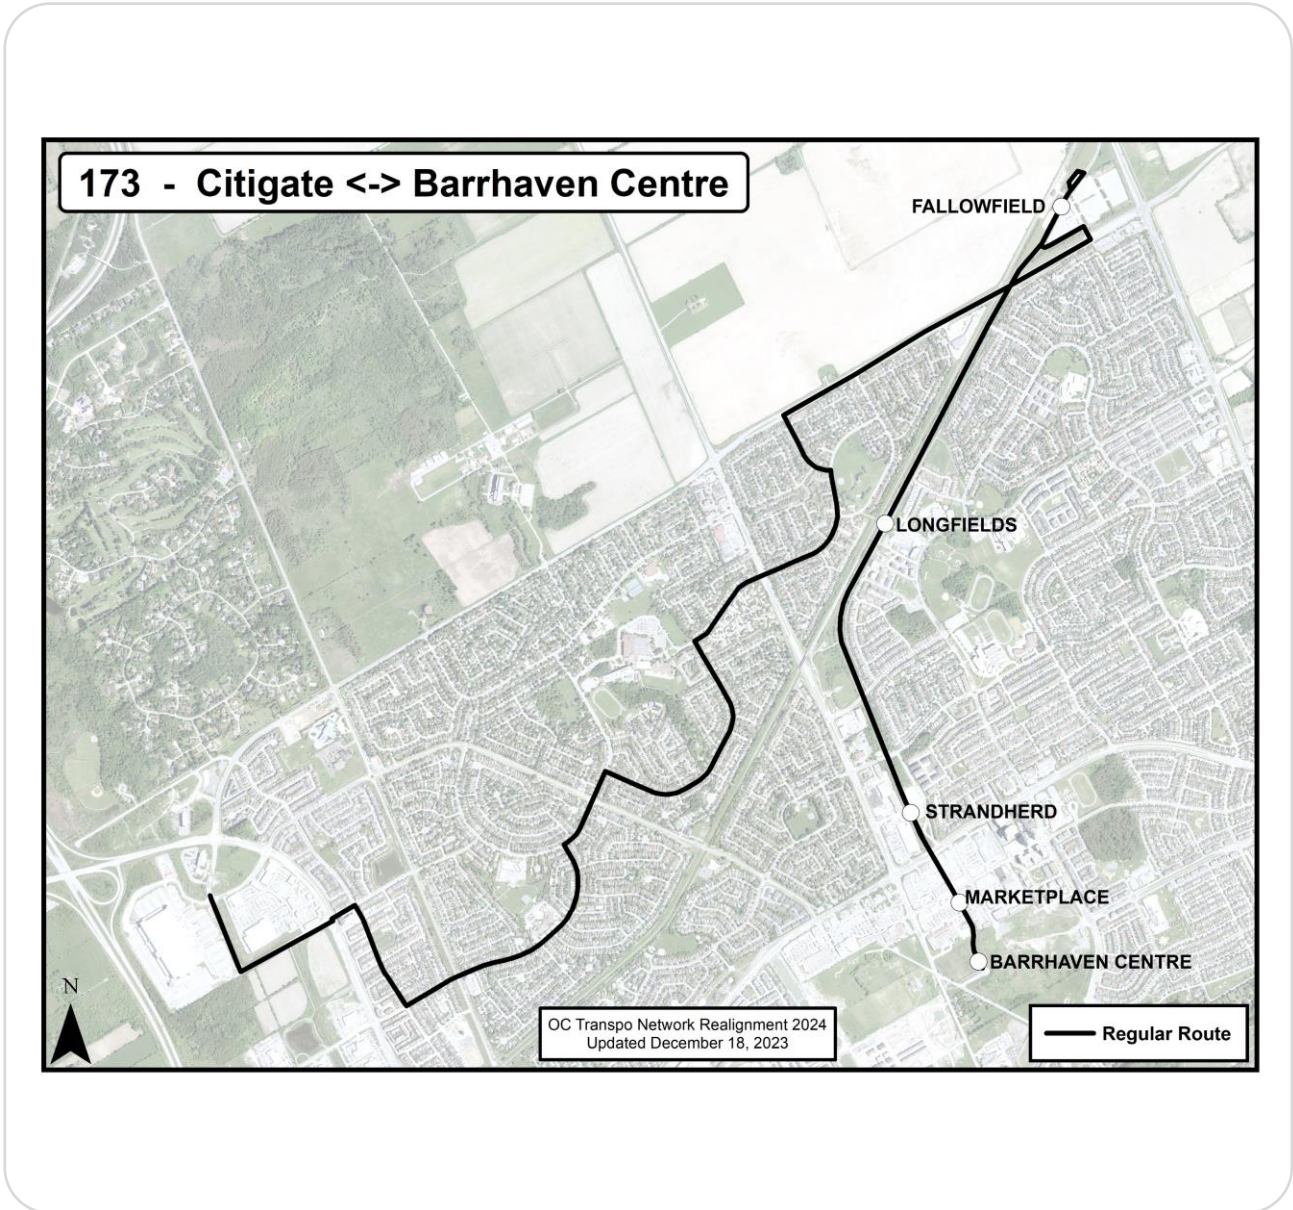

Go back to Contents

**Route: Route 173**

**Route Terminus Points:** Citigate to Barrhaven Centre

**O-Train Connections:** N/A

Go back to Contents

**New Route Map for Network Realignment, 2024:**

**Route: Route 187**