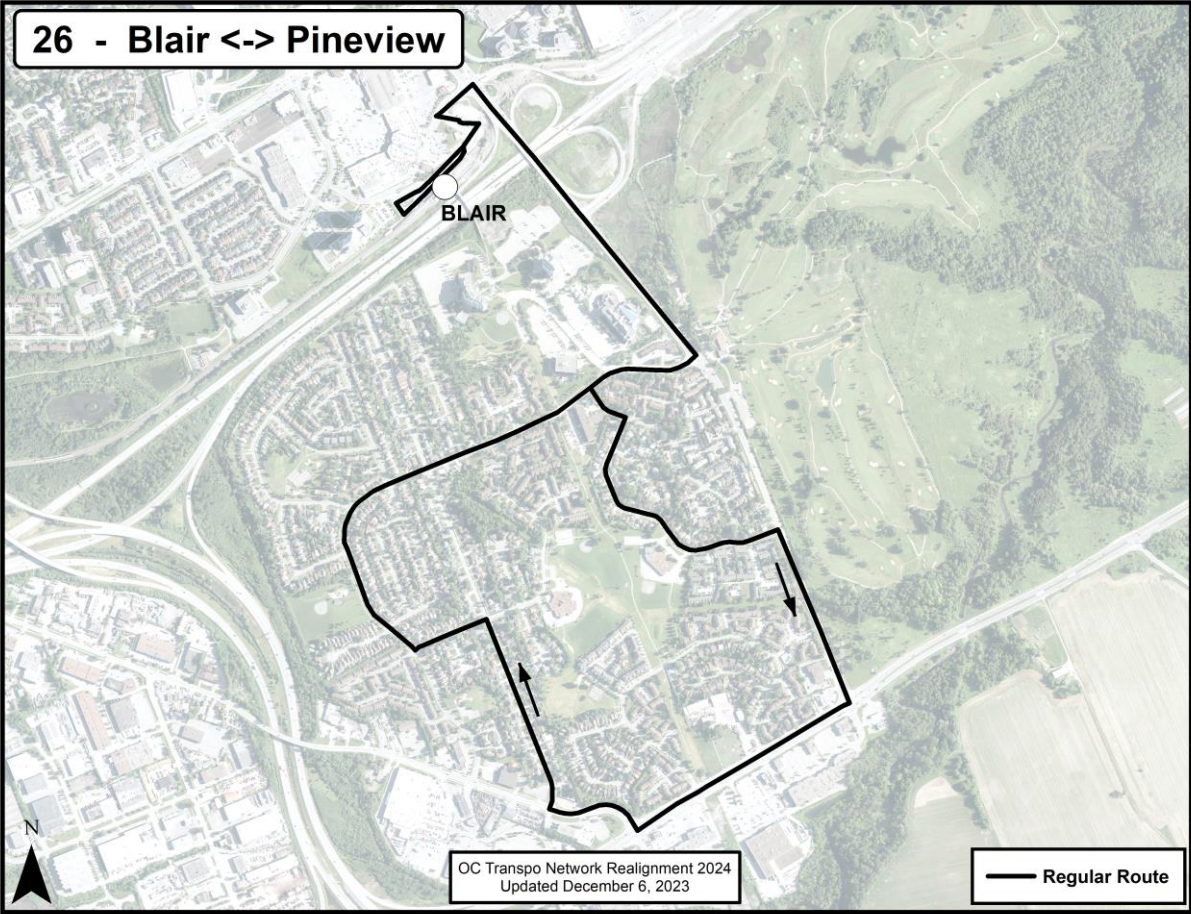

**New Route Map for Network Realignment, 2024:**

Go back to Contents

**Route: Route 25**

**Route Terminus Points:** Blair/Wateridge to Millennium

**O-Train Connections:** O-Train Line 1

**New Route Map for Network Realignment, 2024:**

Go back to Contents

**Route: Route 26**

**Route Terminus Points:** Blair to Pineview

**O-Train Connections:** O-Train Line 1

Go back to Contents

**New Route Map for Network Realignment, 2024:**

**Route: Route 30**

**Route Terminus Points:** Blair to Millennium

**O-Train Connections:** O-Train Line 1

Go back to Contents

**New Route Map for Network Realignment, 2024:**

**Route: Route 31**

**Route Terminus Points:** Place d'Orléans to Innes