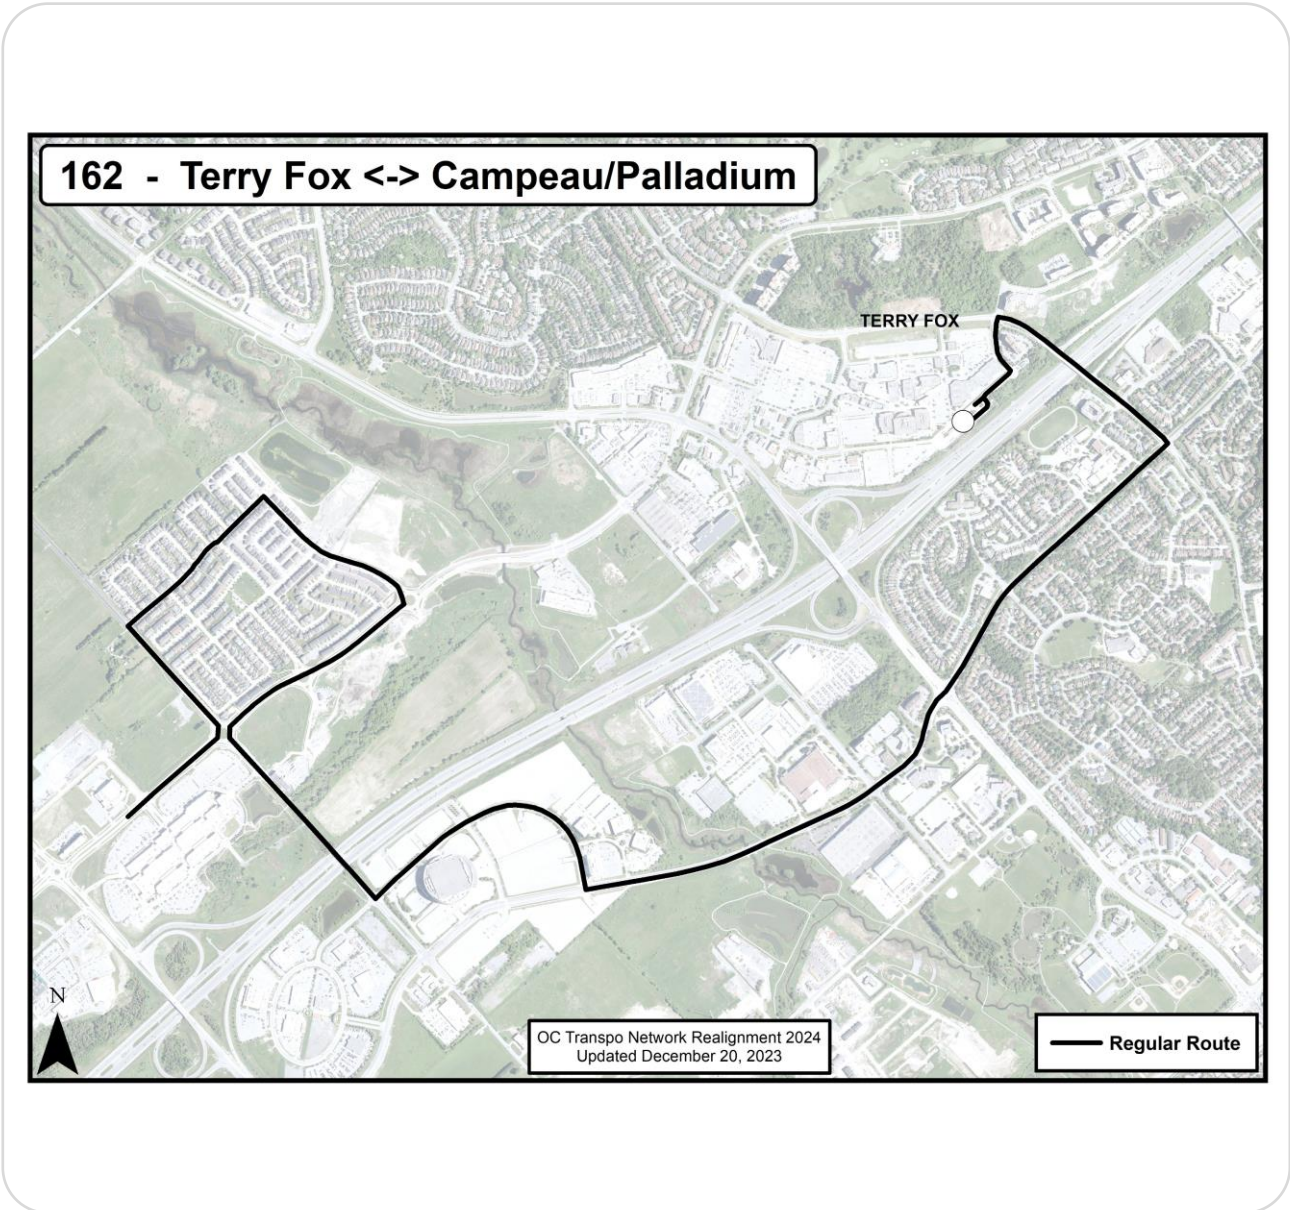

**Route: Route 163**

**Route Terminus Points:** Terry Fox to Carp Road/Kittiwake

**O-Train Connections:** N/A

Go back to Contents

**New Route Map for Network Realignment, 2024:**

**Route: Route 165**

**Route Terminus Points:** Terry Fox to Innovation