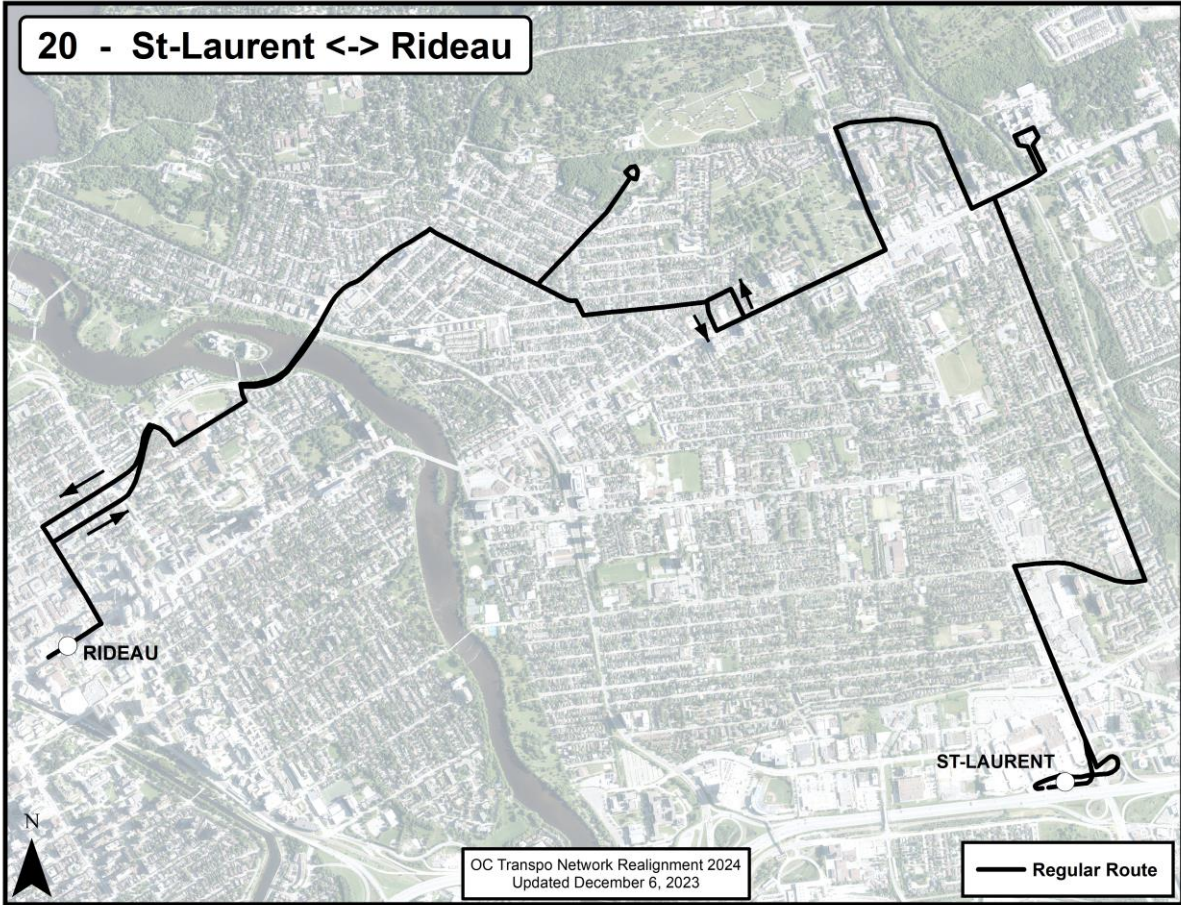

**O-Train Connections:** O-Train Line 1

**New Route Map for Network Realignment, 2024:**

Go back to Contents

**Route: Route 18**

**Route Terminus Points:** Billings Bridge to St-Laurent

**O-Train Connections:** O-Train Line 1

Go back to Contents

**New Route Map for Network Realignment, 2024:**

**Route: Route 20**

**Route Terminus Points:** Rideau to St-Laurent

**O-Train Connections:** O-Train Line 1

Go back to Contents

**New Route Map for Network Realignment, 2024:**

**Route: Route 21**

**Route Terminus Points:** Blair to Canotek

**O-Train Connections:** O-Train Line 1

**New Route Map for Network Realignment, 2024:**

Go back to Contents

**Route: Route 23**

**Route Terminus Points:** Blair to Rothwell Heights

**O-Train Connections:** O-Train Line 1

**New Route Map for Network Realignment, 2024:**

Go back to Contents

**Route: Route 24**

**Route Terminus Points:** St-Laurent to Chapel Hill

**O-Train Connections:** O-Train Line 1