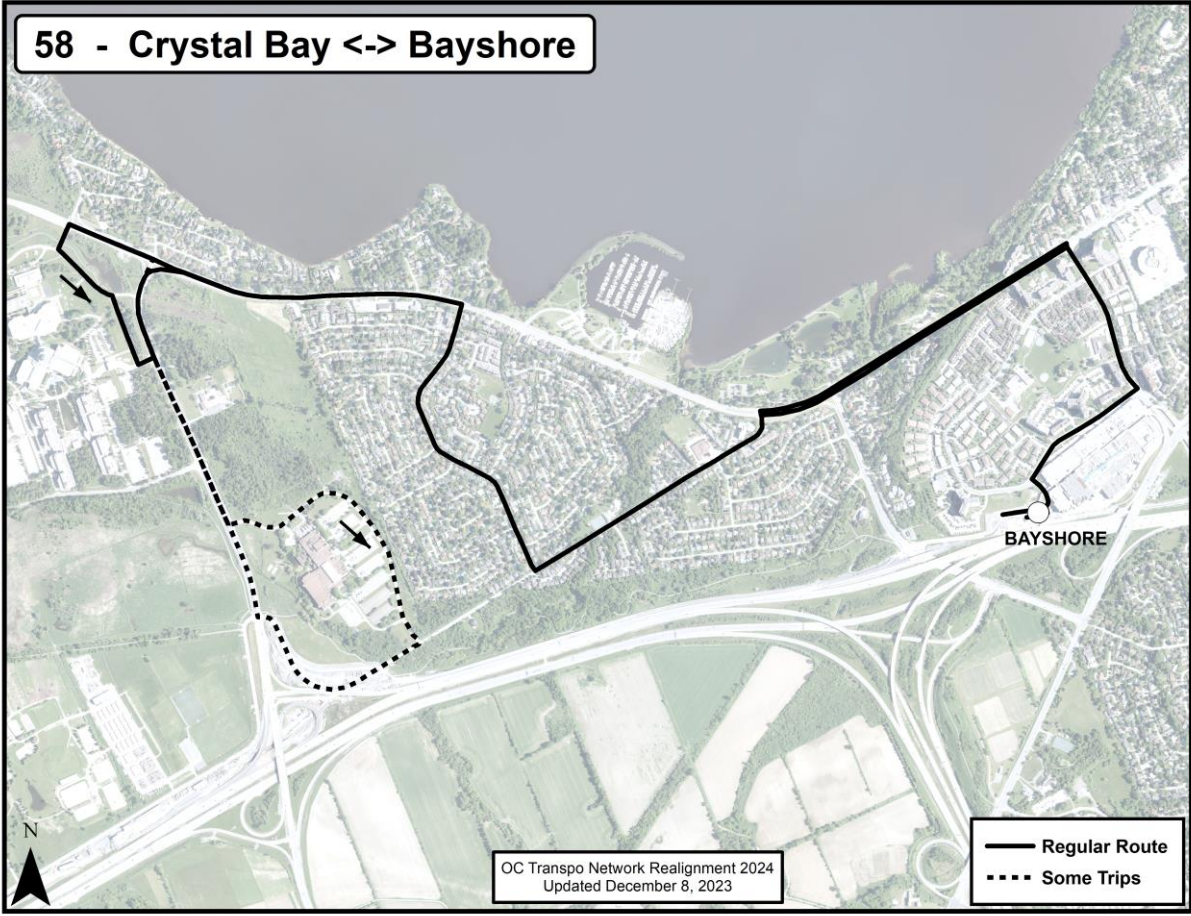

**New Route Map for Network Realignment, 2024:**

**Route: Route 58**

**Route Terminus Points:** Bayshore to Crystal Bay

**O-Train Connections:** N/A

Go back to Contents

**New Route Map for Network Realignment, 2024:**