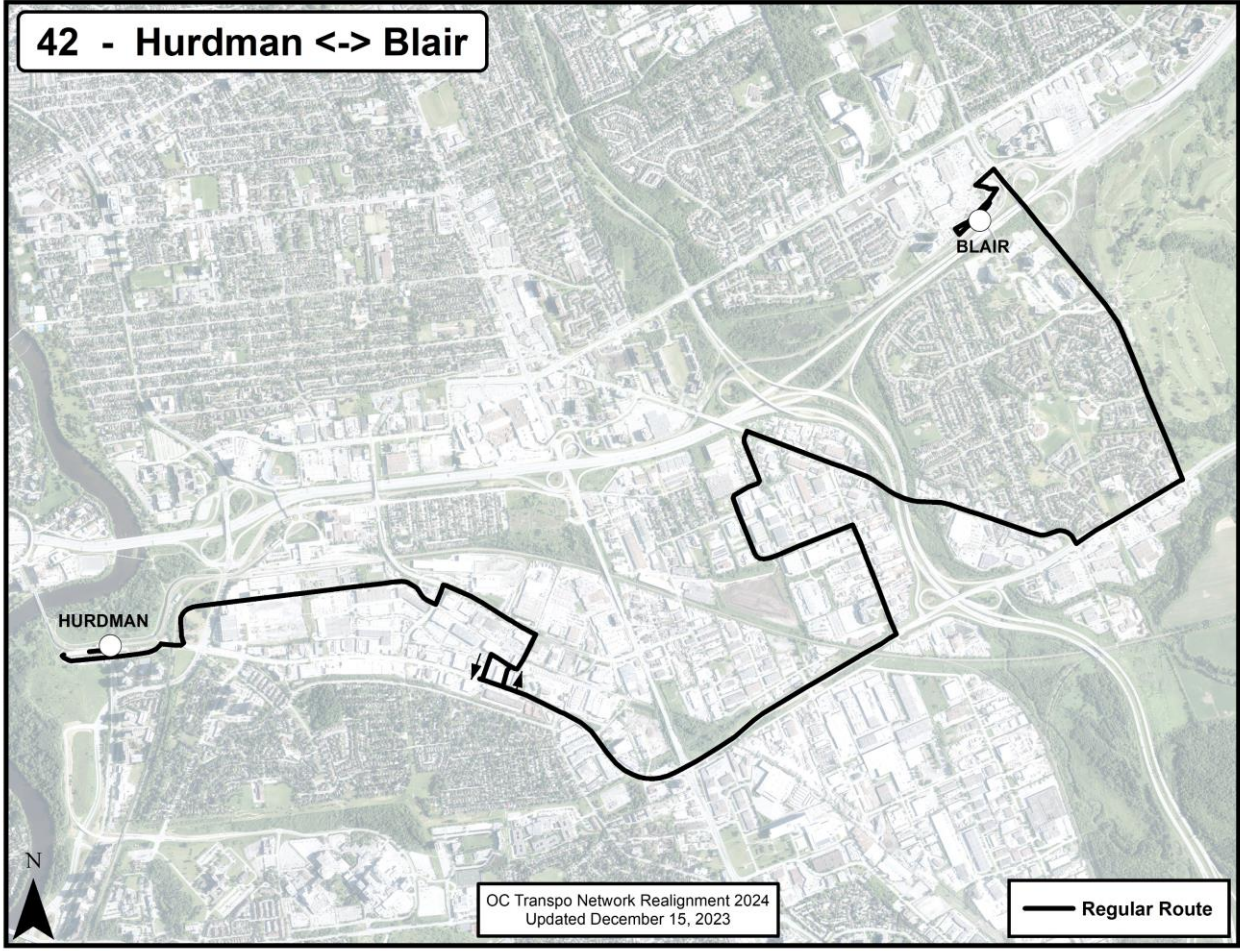

**Route: Route 42**

**Route Terminus Points:** Hurdman to Blair

**O-Train Connections:** O-Train Line 1

**New Route Map for Network Realignment, 2024:**

Go back to Contents

**Route: Route 43**

**Route Terminus Points:** Greenboro to Karsh