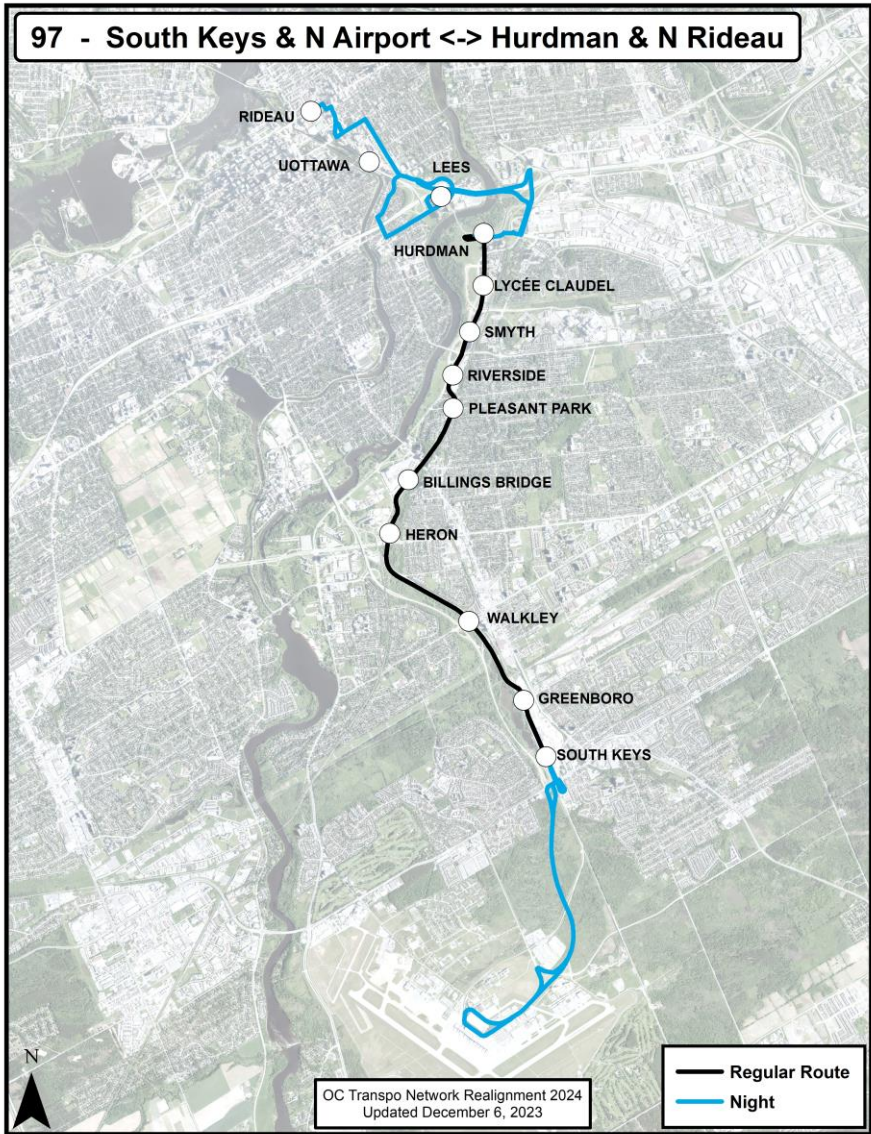

Route: Route 97

Route Terminus Points: South Keys (N Airport) to Hurdman (N Rideau)

O-Train Connections: O-Train Line 1, 2, 4

Go back to Contents

New Route Map for Network Realignment, 2024: