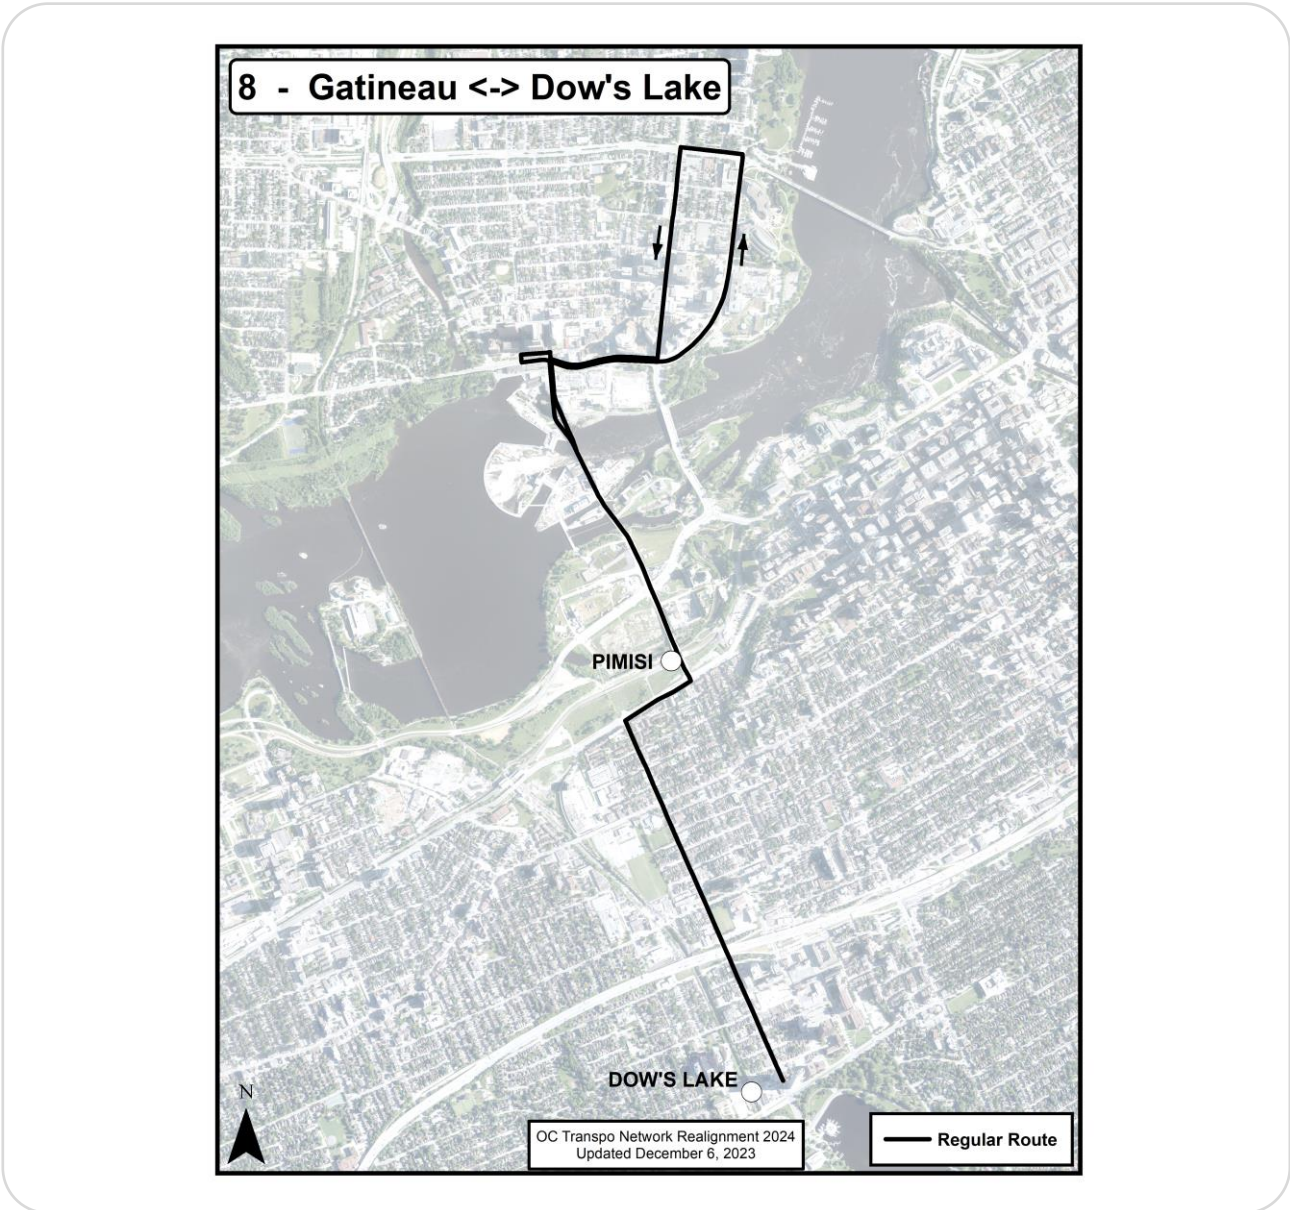

**New Route Map for Network Realignment, 2024:**

Go back to Contents

**Route: Route 7**

**Route Terminus Points:** Carleton to St-Laurent

**O-Train Connections:** O-Train Line 1, 2

**New Route Map for Network Realignment, 2024:**

Go back to Contents

**Route: Route 8**

**Route Terminus Points:** Gatineau to Dow's Lake

**O-Train Connections:** O-Train Line 1, 2

Go back to Contents

**New Route Map for Network Realignment, 2024:**

**Route: Route 9**

**Route Terminus Points:** Rideau to Hurdman

**O-Train Connections:** O-Train Line 1

**New Route Map for Network Realignment, 2024:**

Go back to Contents

**Route: Route 10**

**Route Terminus Points:** Hurdman to Greystone (St-Paul)