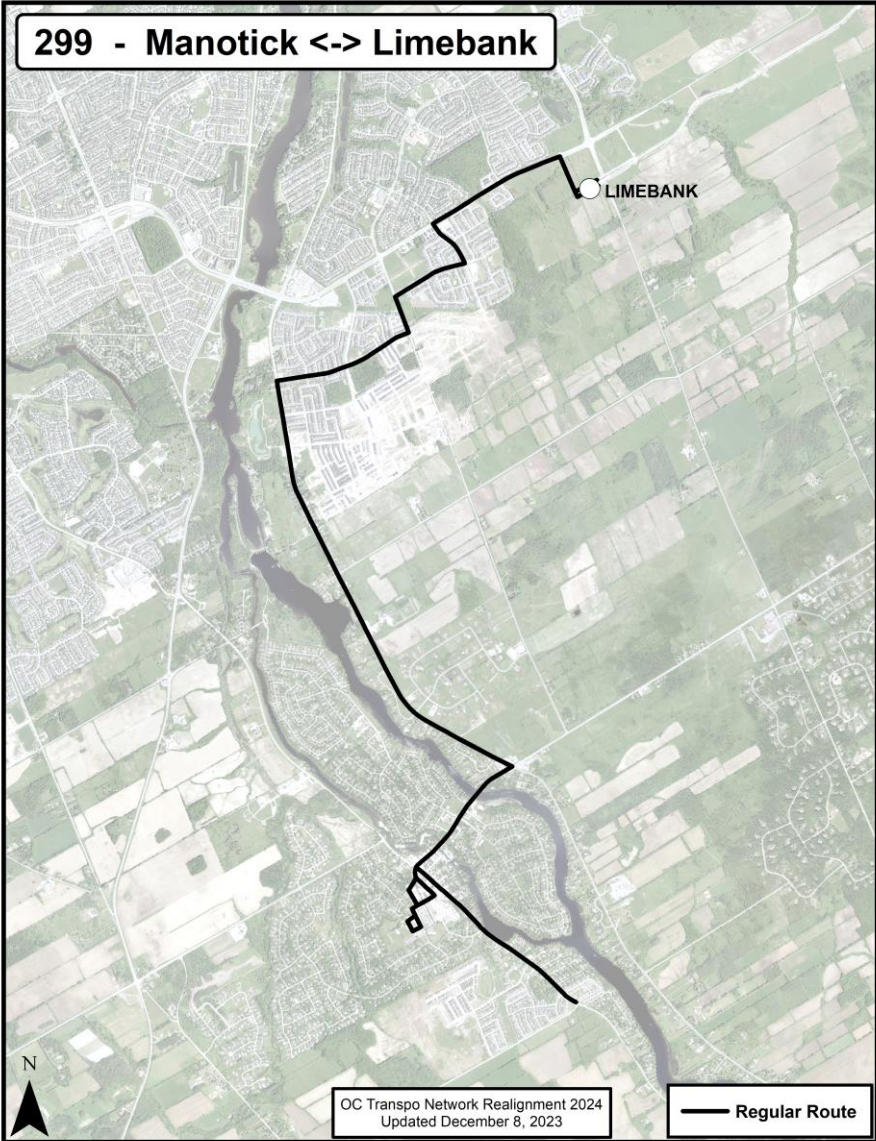

Route: Route 299

Route Terminus Points: Limebank to Manotick

O-Train Connections: O-Train Line 2

New Route Map for Network Realignment, 2024:

Go back to Contents