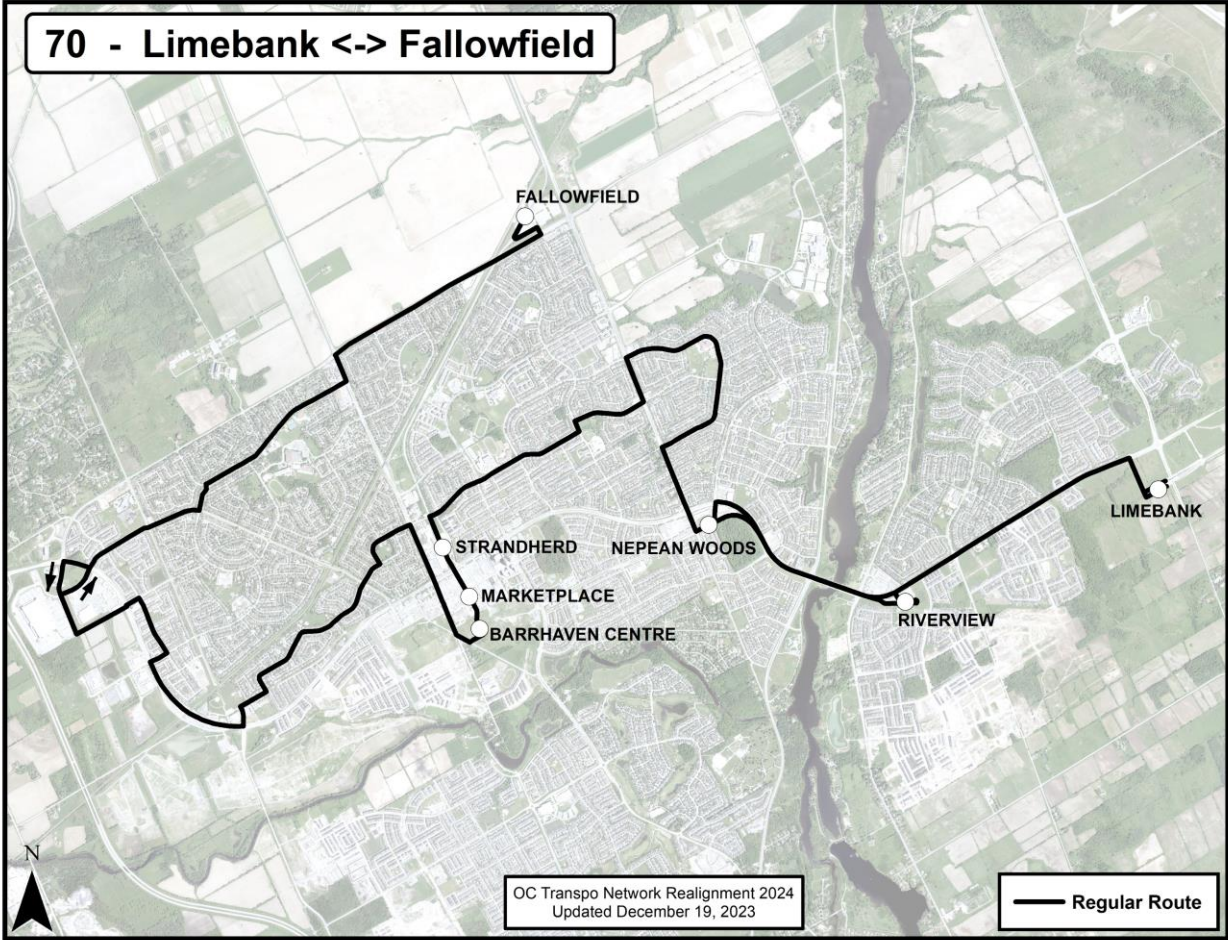

Route: Route 70

Route Terminus Points: Limebank to Fallowfield

O-Train Connections: O-Train Line 2

Go back to Contents

New Route Map for Network Realignment, 2024: