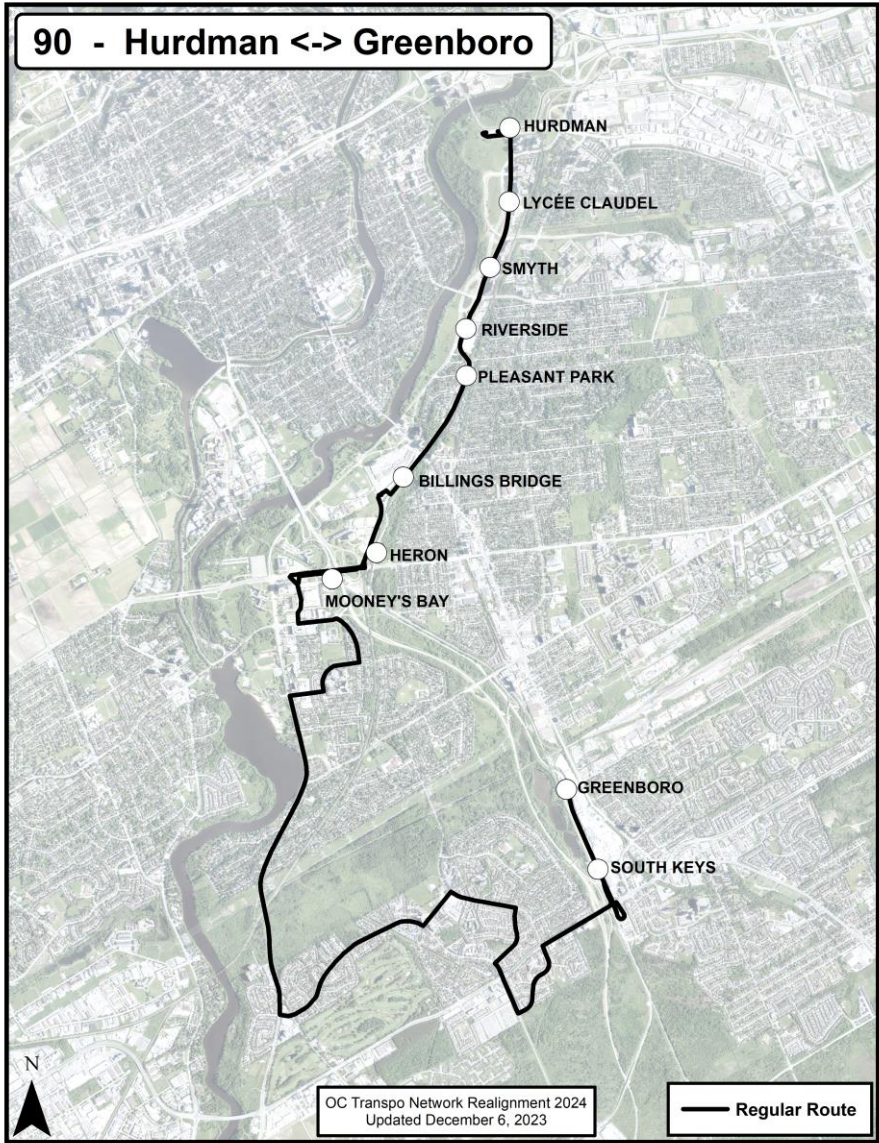

**New Route Map for Network Realignment, 2024:**

Go back to Contents

**Route: Route 90**

**Route Terminus Points:** Hurdman to Greenboro

**O-Train Connections:** O-Train Line 1, 2

**New Route Map for Network Realignment, 2024:**