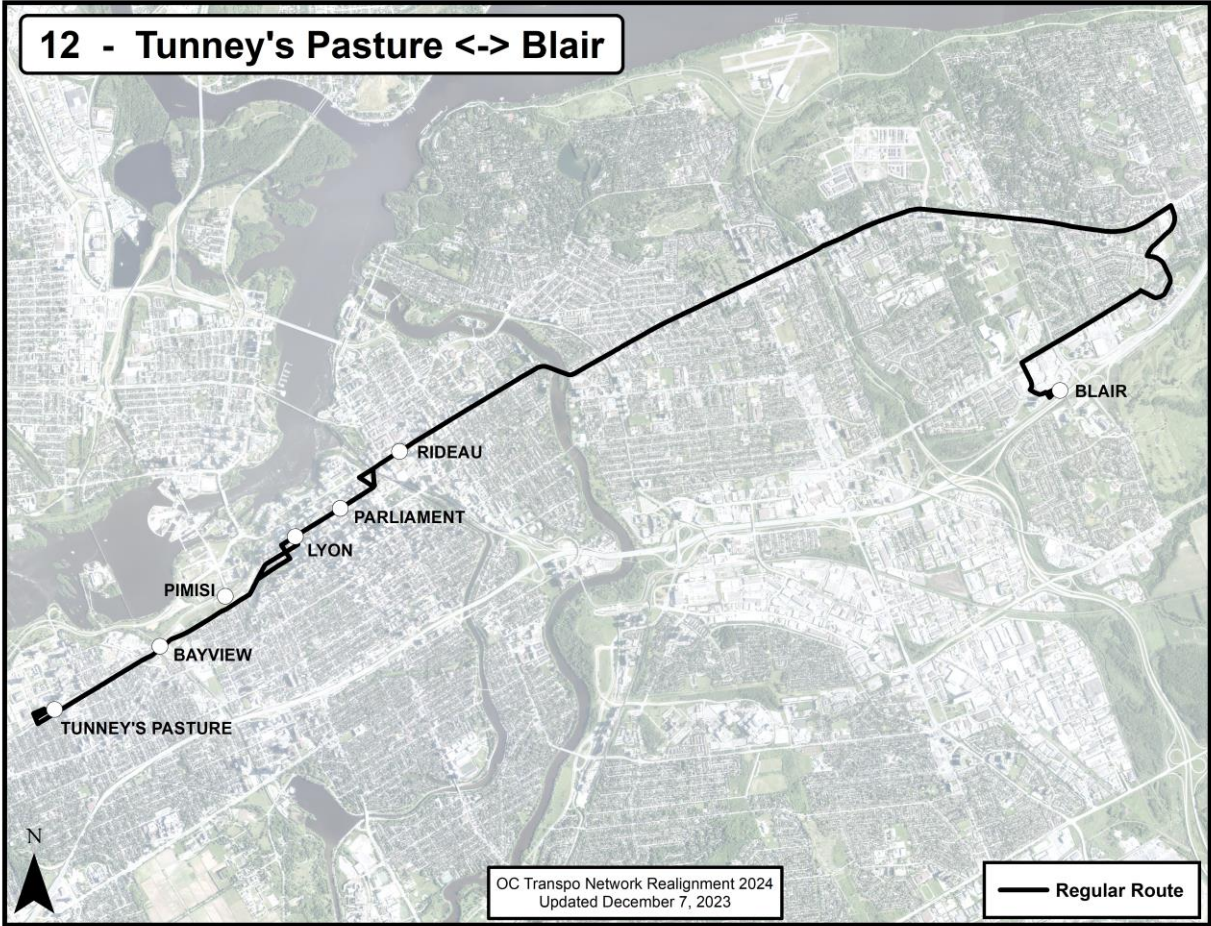

**O-Train Connections:** O-Train Line 1, 2

**New Route Map for Network Realignment, 2024:**

Go back to Contents

**Route: Route 11**

**Route Terminus Points:** Bayshore to Waller

**O-Train Connections:** O-Train Line 1, 2

**New Route Map for Network Realignment, 2024:**

Go back to Contents

**Route: Route 12**

**Route Terminus Points:** Tunney's Pasture to Blair

**O-Train Connections:** O-Train Line 1, 2

**New Route Map for Network Realignment, 2024:**

Go back to Contents

**Route: Route 13**

**Route Terminus Points:** Gatineau to Tunney's Pasture

**O-Train Connections:** O-Train Line 1, 2

Go back to Contents

**New Route Map for Network Realignment, 2024:**