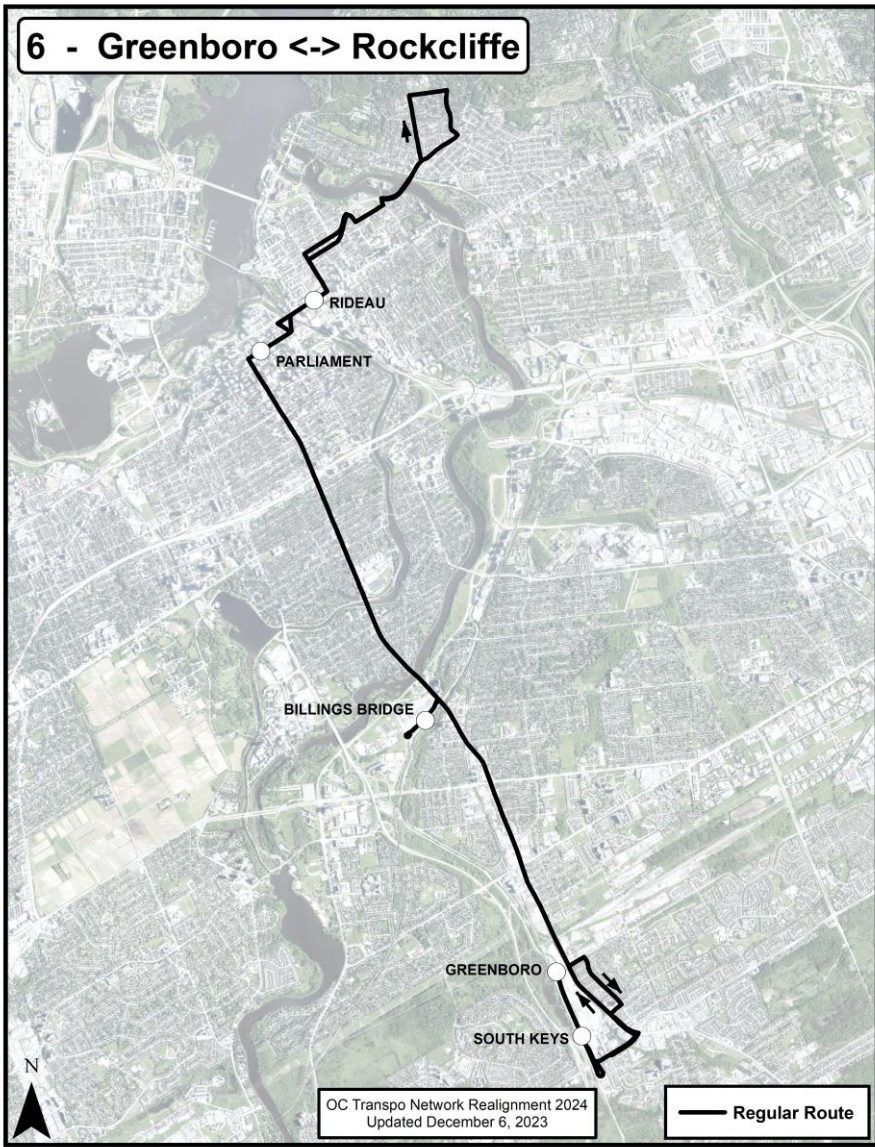

## Network Realignment, 2024

December 22<sup>nd</sup>, 2023

Network Service Design | Operational Planning | Service Planning

**Route: Route 5**

**Route Terminus Points:** Elmvale Station to Rideau Station (Waller)

**O-Train Connections:** O-Train Line 1

**New Route Map for Network Realignment, 2024:**

Go back to Contents

**Route: Route 6**

**Route Terminus Points:** Greenboro to Rockcliffe

**O-Train Connections:** O-Train Line 1, 2, 4

**New Route Map for Network Realignment, 2024:**

Go back to Contents

**Route: Route 7**

**Route Terminus Points:** Carleton to St-Laurent

**O-Train Connections:** O-Train Line 1, 2

**New Route Map for Network Realignment, 2024:**