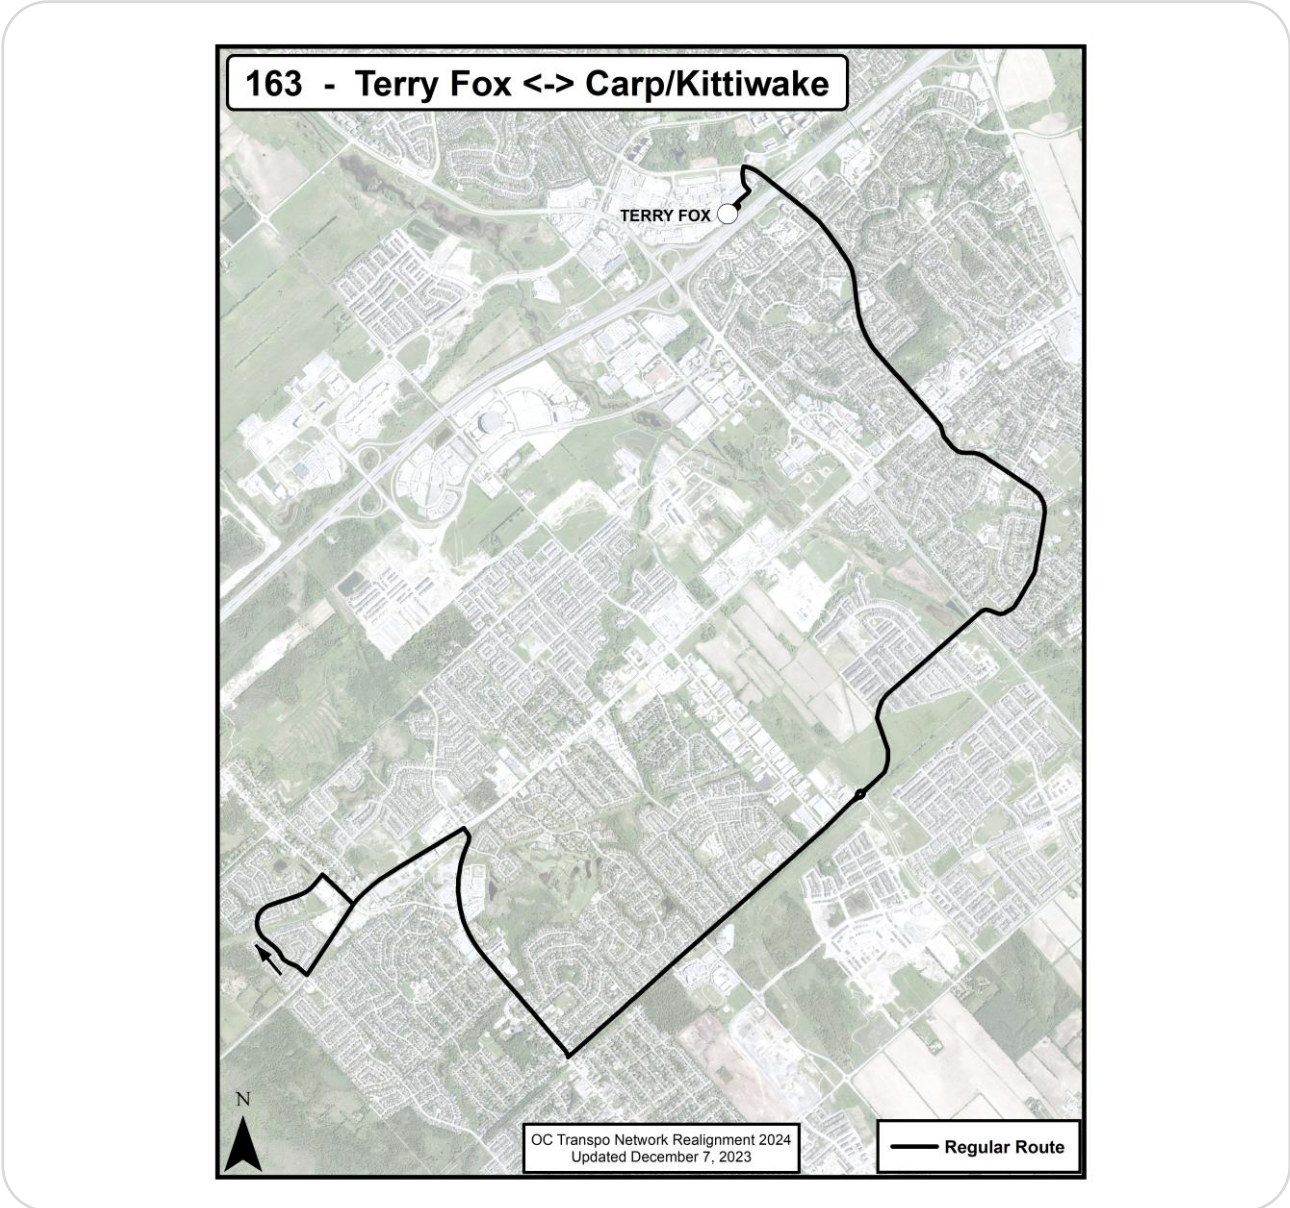

**Route: Route 163**

**Route Terminus Points:** Terry Fox to Carp Road/Kittiwake

**O-Train Connections:** N/A

Go back to Contents

**New Route Map for Network Realignment, 2024:**

**Route: Route 165**

**Route Terminus Points:** Terry Fox to Innovation