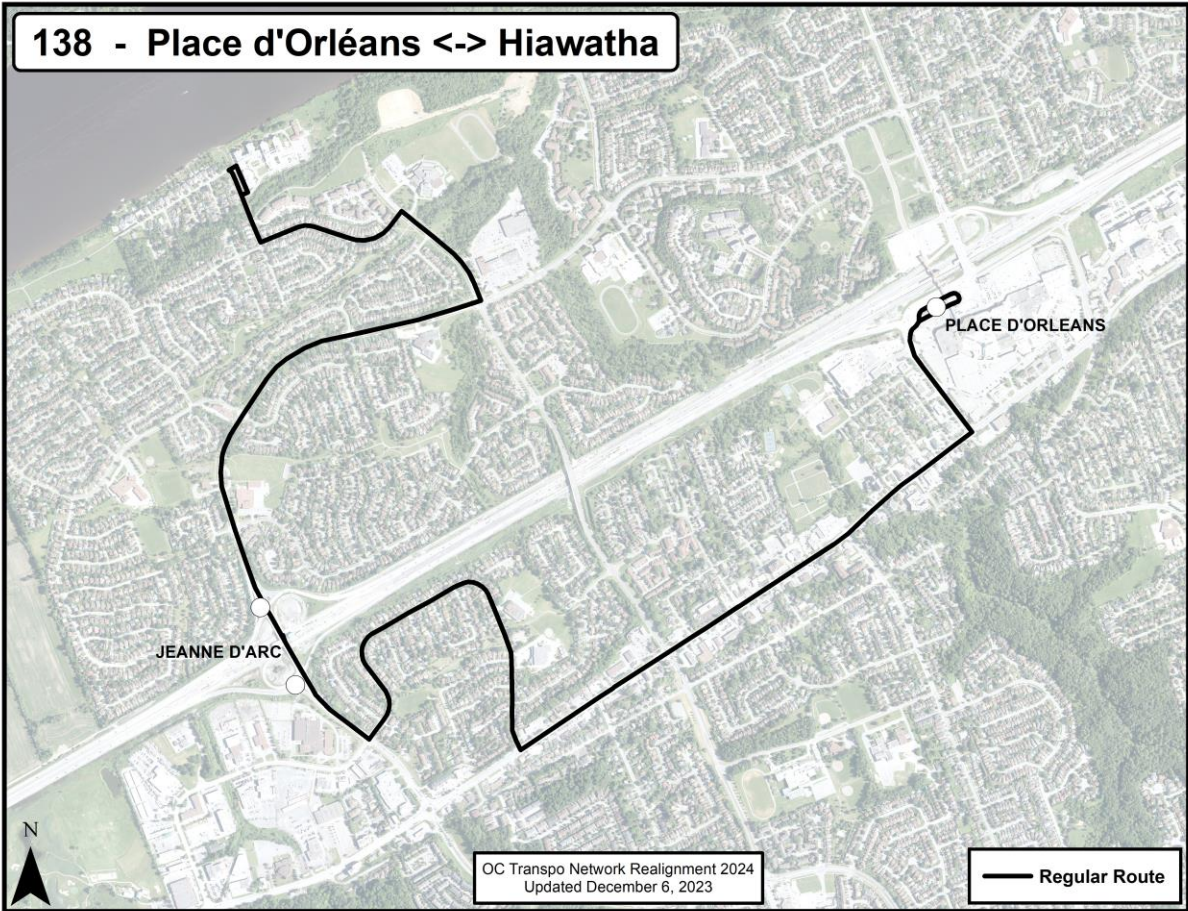

**Route Terminus Points:** Place d'Orléans to Hiawatha

**O-Train Connections:** N/A

Go back to Contents

**New Route Map for Network Realignment, 2024:**

**Route: Route 153**

**Route Terminus Points:** Lincoln Fields to Carlingwood