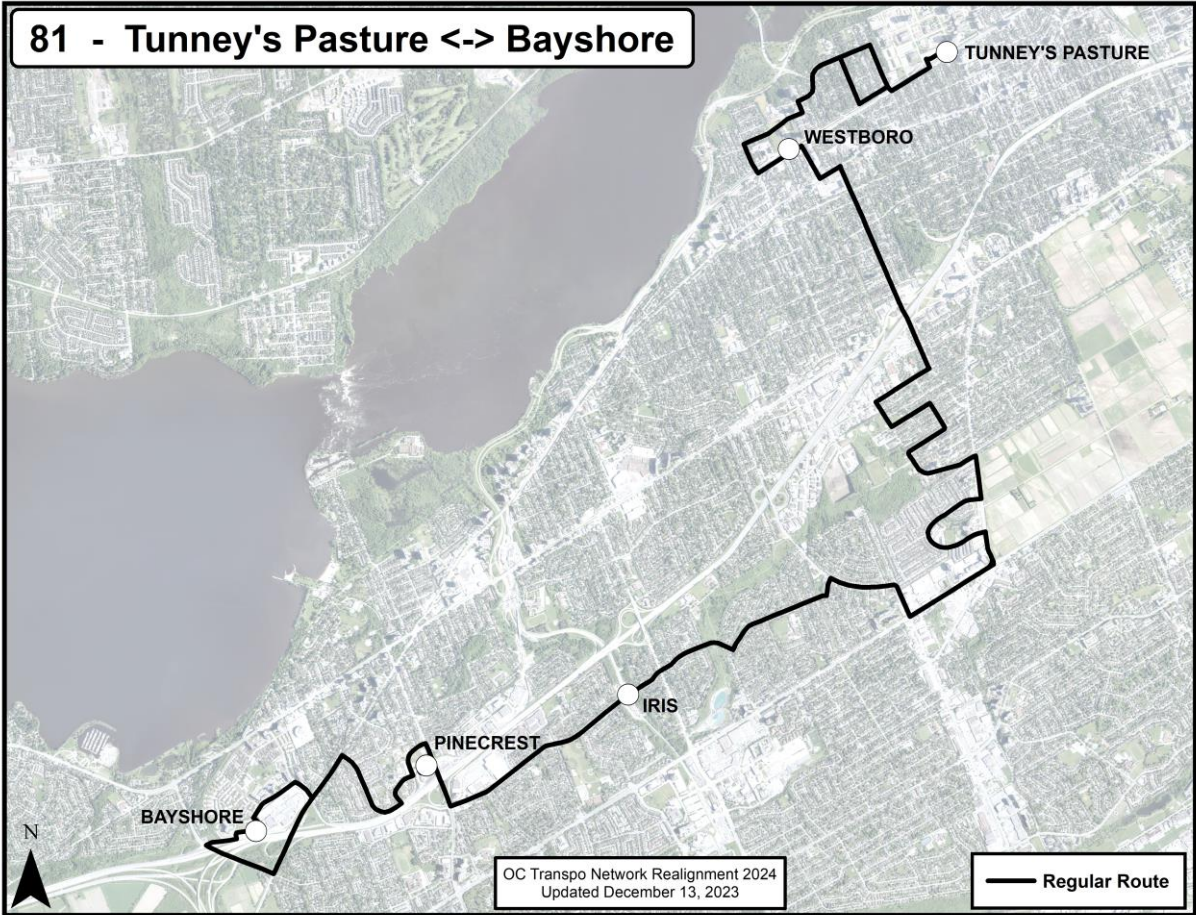

Route: Route 81

Route Terminus Points: Tunney's Pasture to Bayshore

O-Train Connections: O-Train Line 1

New Route Map for Network Realignment, 2024:

Go back to Contents