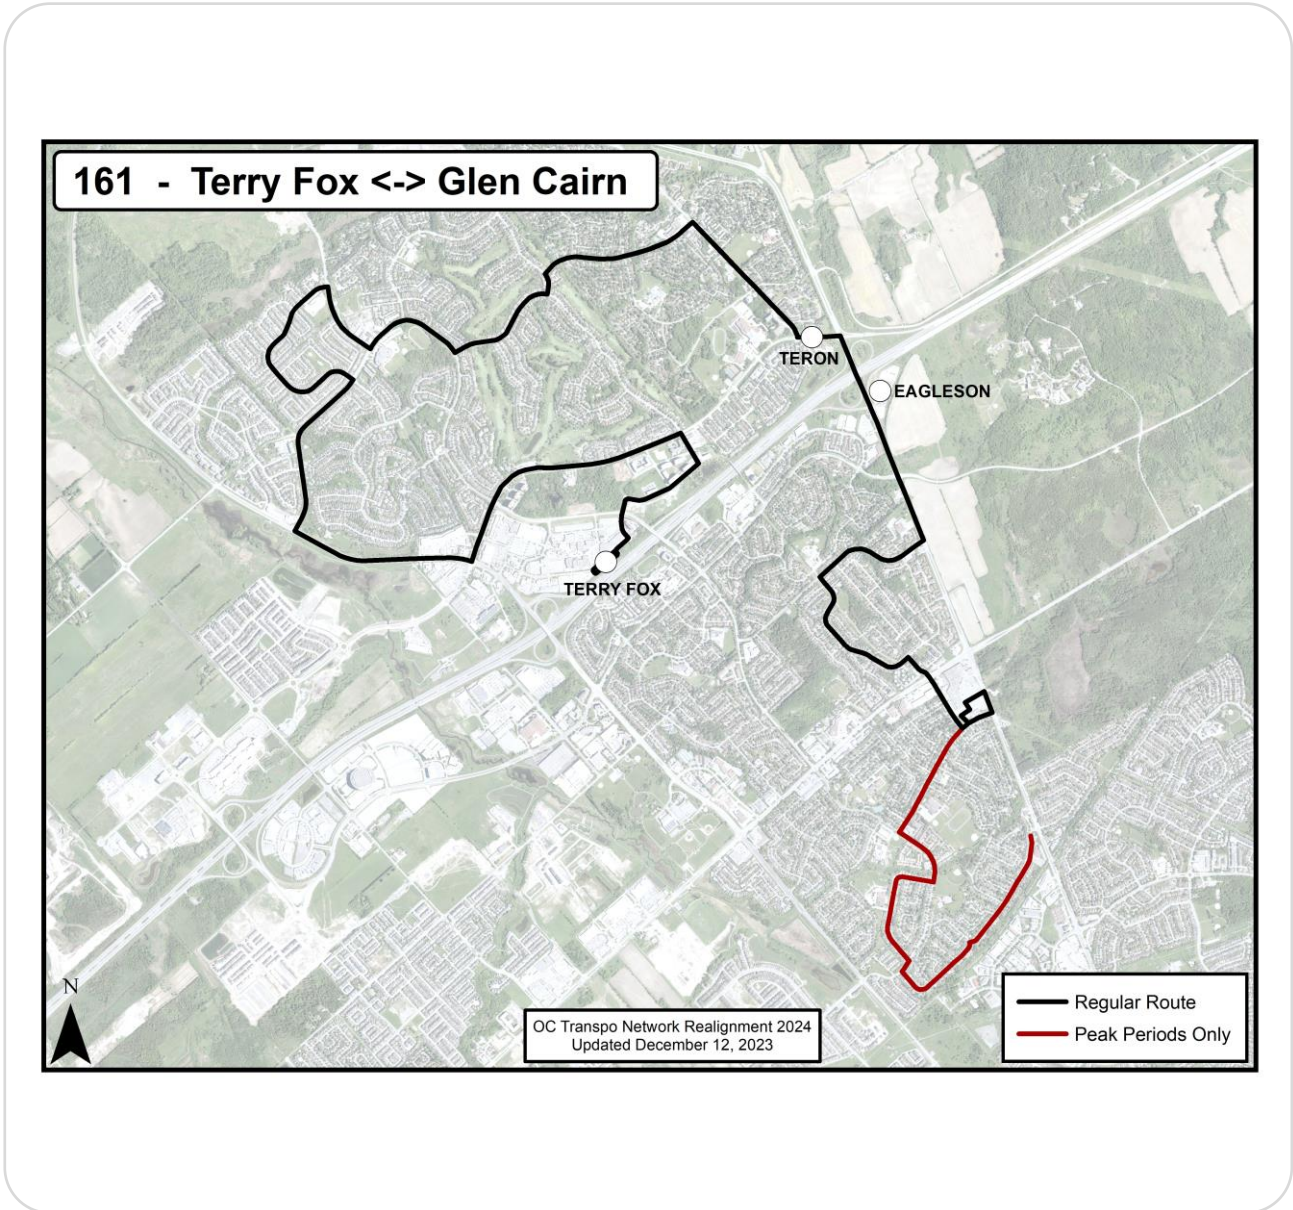

Route: Route 161

Route Terminus Points: Terry Fox to Glen Cairn

O-Train Connections: N/A

Go back to Contents

New Route Map for Network Realignment, 2024: