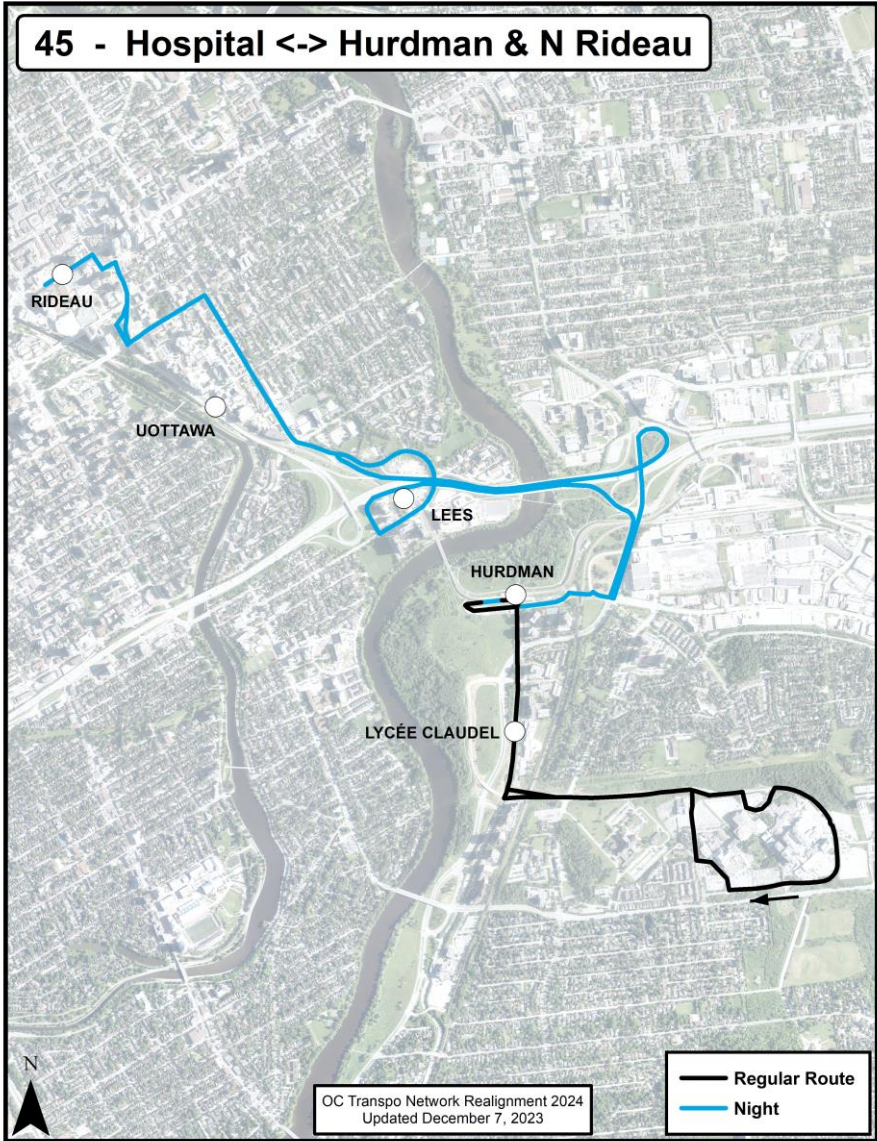

**O-Train Connections:** O-Train Line 2, 4

Go back to Contents

**New Route Map for Network Realignment, 2024:**

**Route: Route 44**

**Route Terminus Points:** Hurdman to Billings Bridge

**O-Train Connections:** O-Train Line 1

**New Route Map for Network Realignment, 2024:**

Go back to Contents

**Route: Route 45**

**Route Terminus Points:** Hurdman (N Rideau) to General Hospital

**O-Train Connections:** O-Train Line 1

Go back to Contents

**New Route Map for Network Realignment, 2024:**

**Route: Route 47**

**Route Terminus Points:** St-Laurent to Hawthorne

**O-Train Connections:** O-Train Line 1

**New Route Map for Network Realignment, 2024:**