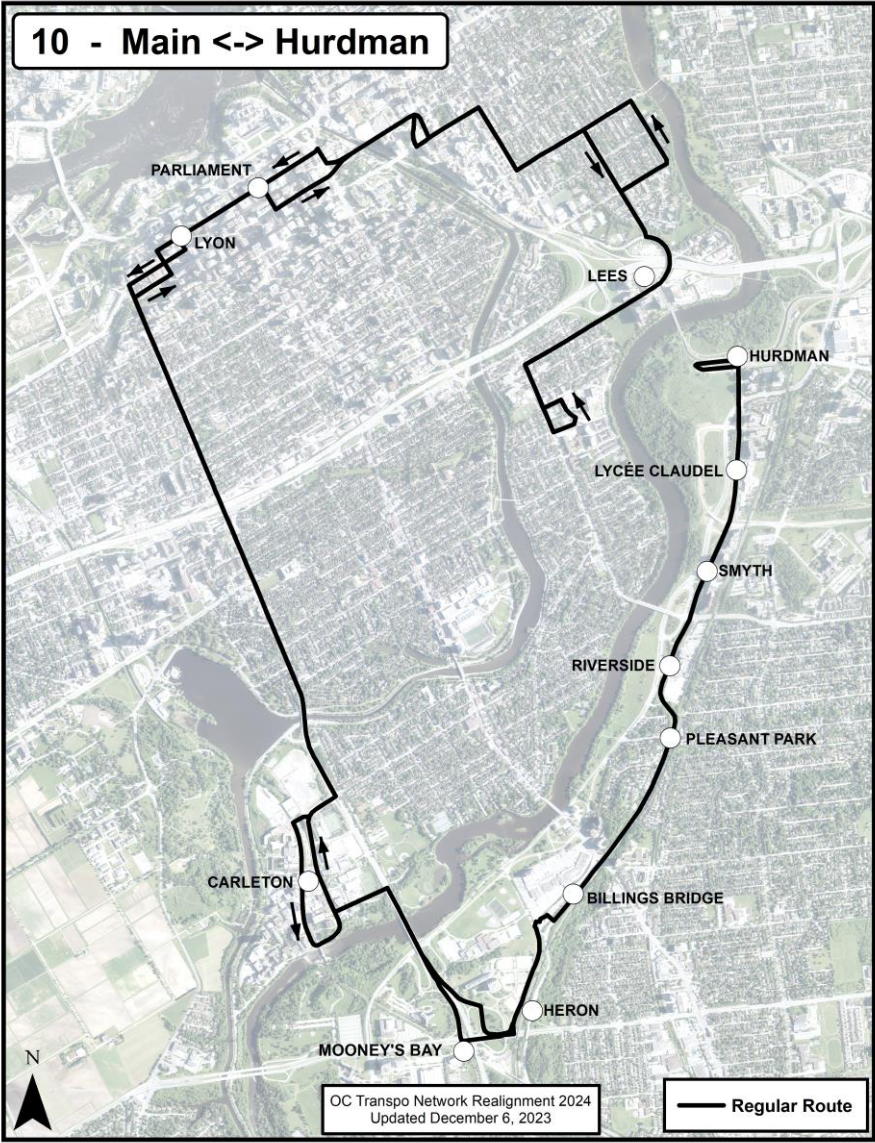

Go back to Contents

**Route: Route 8**

**Route Terminus Points:** Gatineau to Dow's Lake

**O-Train Connections:** O-Train Line 1, 2

Go back to Contents

**New Route Map for Network Realignment, 2024:**

**Route: Route 9**

**Route Terminus Points:** Rideau to Hurdman

**O-Train Connections:** O-Train Line 1

**New Route Map for Network Realignment, 2024:**

Go back to Contents

**Route: Route 10**

**Route Terminus Points:** Hurdman to Greystone (St-Paul)

**O-Train Connections:** O-Train Line 1, 2

**New Route Map for Network Realignment, 2024:**

Go back to Contents

**Route: Route 11**

**Route Terminus Points:** Bayshore to Waller

**O-Train Connections:** O-Train Line 1, 2

**New Route Map for Network Realignment, 2024:**

Go back to Contents

**Route: Route 12**

**Route Terminus Points:** Tunney's Pasture to Blair

**O-Train Connections:** O-Train Line 1, 2

**New Route Map for Network Realignment, 2024:**