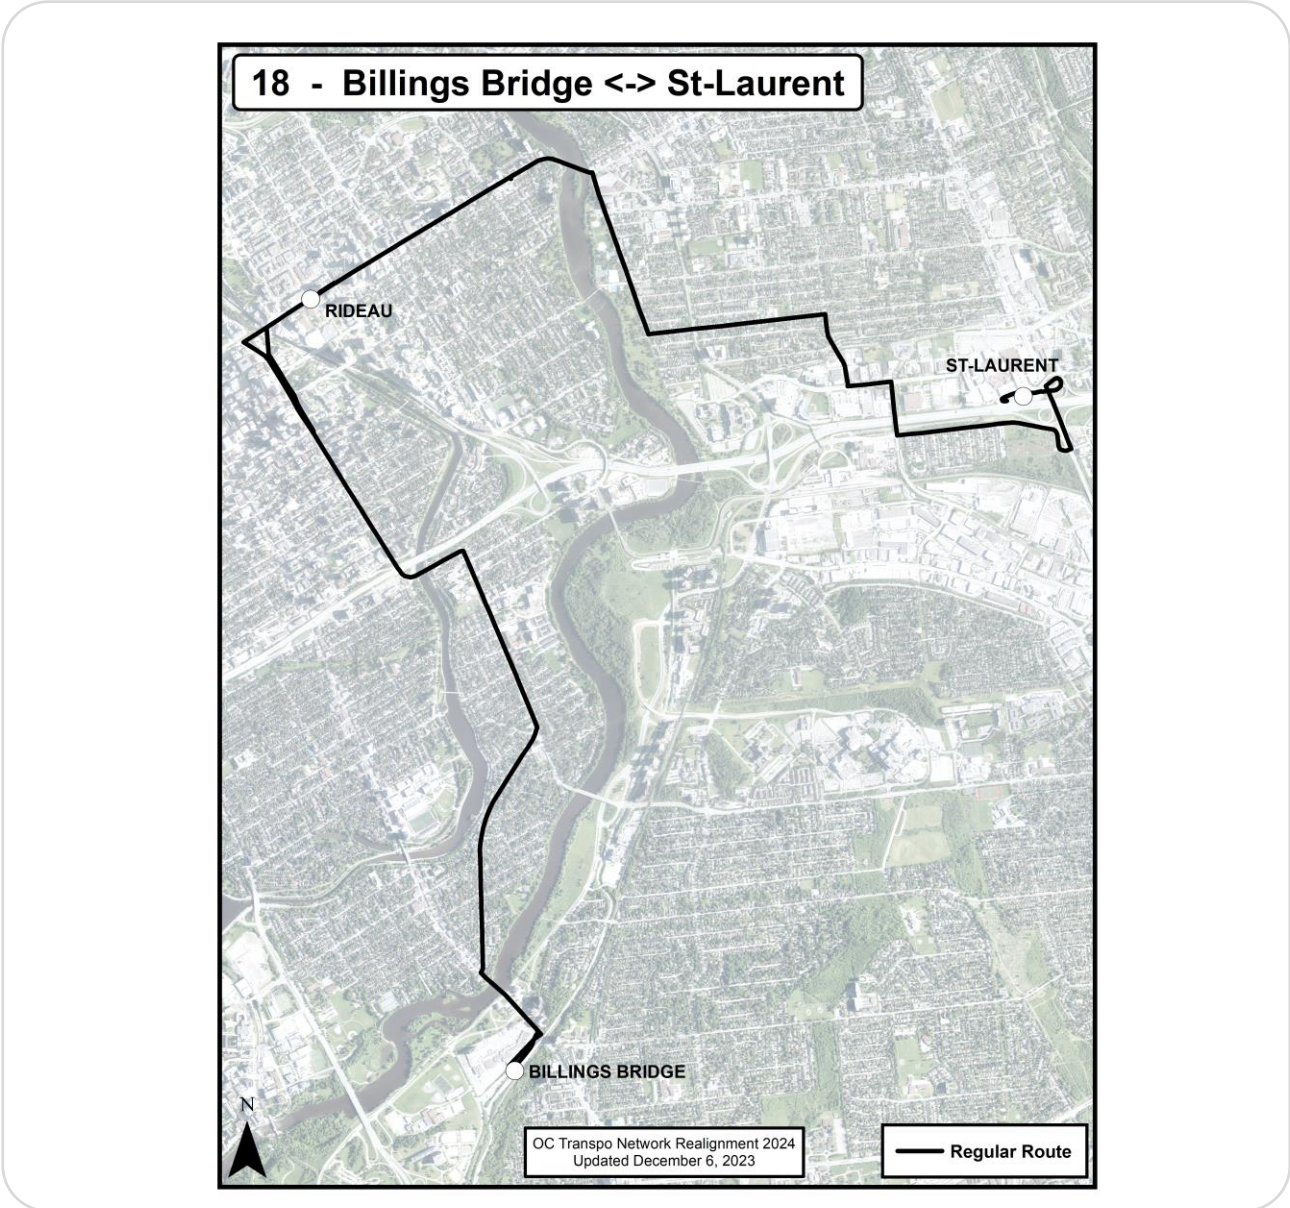

**Route Terminus Points:** Parliament to Blair

**O-Train Connections:** O-Train Line 1

Go back to Contents

**New Route Map for Network Realignment, 2024:**

**Route: Route 17**

**Route Terminus Points:** Parliament to Wateridge

**O-Train Connections:** O-Train Line 1

**New Route Map for Network Realignment, 2024:**

Go back to Contents

**Route: Route 18**

**Route Terminus Points:** Billings Bridge to St-Laurent

**O-Train Connections:** O-Train Line 1

Go back to Contents

**New Route Map for Network Realignment, 2024:**

**Route: Route 20**

**Route Terminus Points:** Rideau to St-Laurent

**O-Train Connections:** O-Train Line 1

Go back to Contents

**New Route Map for Network Realignment, 2024:**

**Route: Route 21**

**Route Terminus Points:** Blair to Canotek

**O-Train Connections:** O-Train Line 1

**New Route Map for Network Realignment, 2024:**

Go back to Contents

**Route: Route 23**

**Route Terminus Points:** Blair to Rothwell Heights