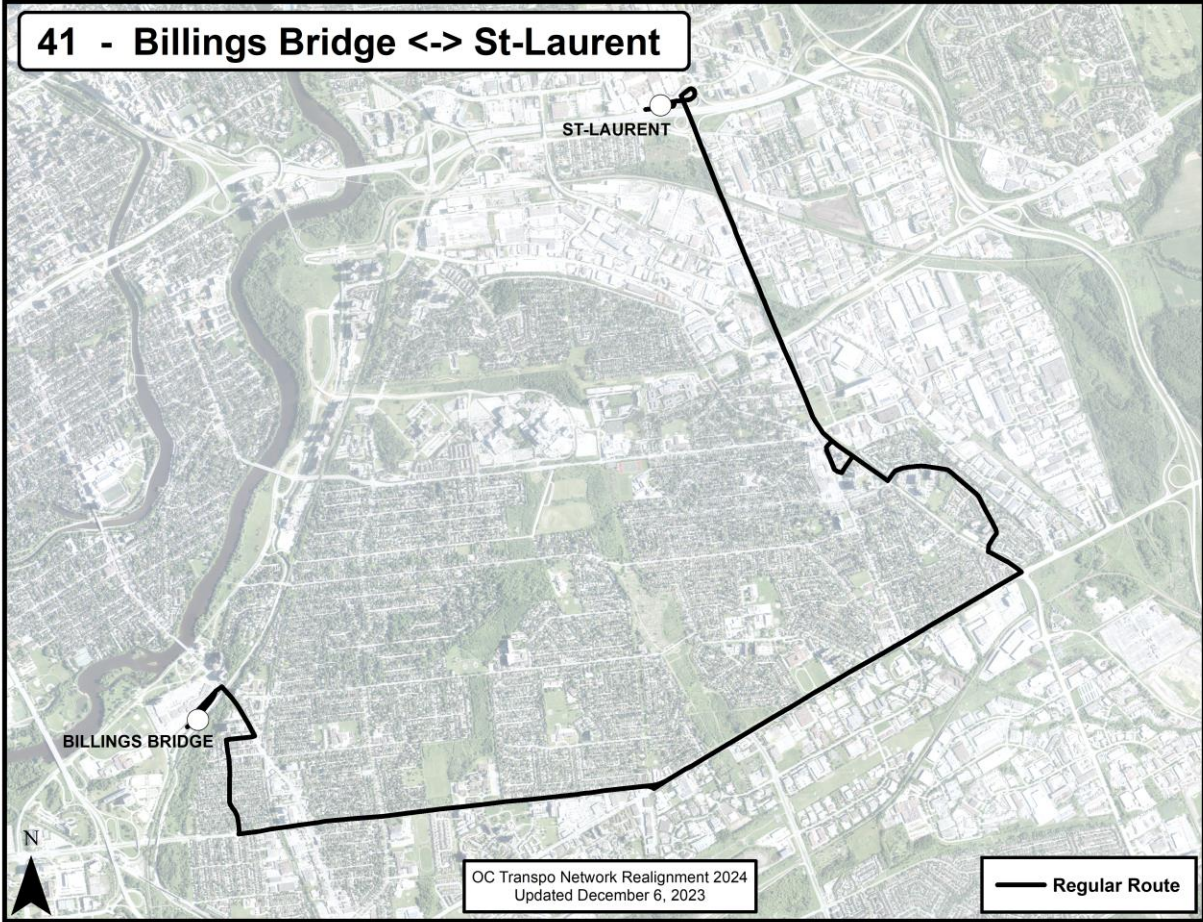

**New Route Map for Network Realignment, 2024:**

Go back to Contents

**Route: Route 40**

**Route Terminus Points:** Greenboro to St-Laurent

**O-Train Connections:** O-Train Line 1, 2, 4

**New Route Map for Network Realignment, 2024:**

Go back to Contents

**Route: Route 41**

**Route Terminus Points:** Billings Bridge to St-Laurent

**O-Train Connections:** O-Train Line 1

Go back to Contents

**New Route Map for Network Realignment, 2024:**

**Route: Route 42**

**Route Terminus Points:** Hurdman to Blair

**O-Train Connections:** O-Train Line 1

**New Route Map for Network Realignment, 2024:**

Go back to Contents

**Route: Route 43**

**Route Terminus Points:** Greenboro to Karsh