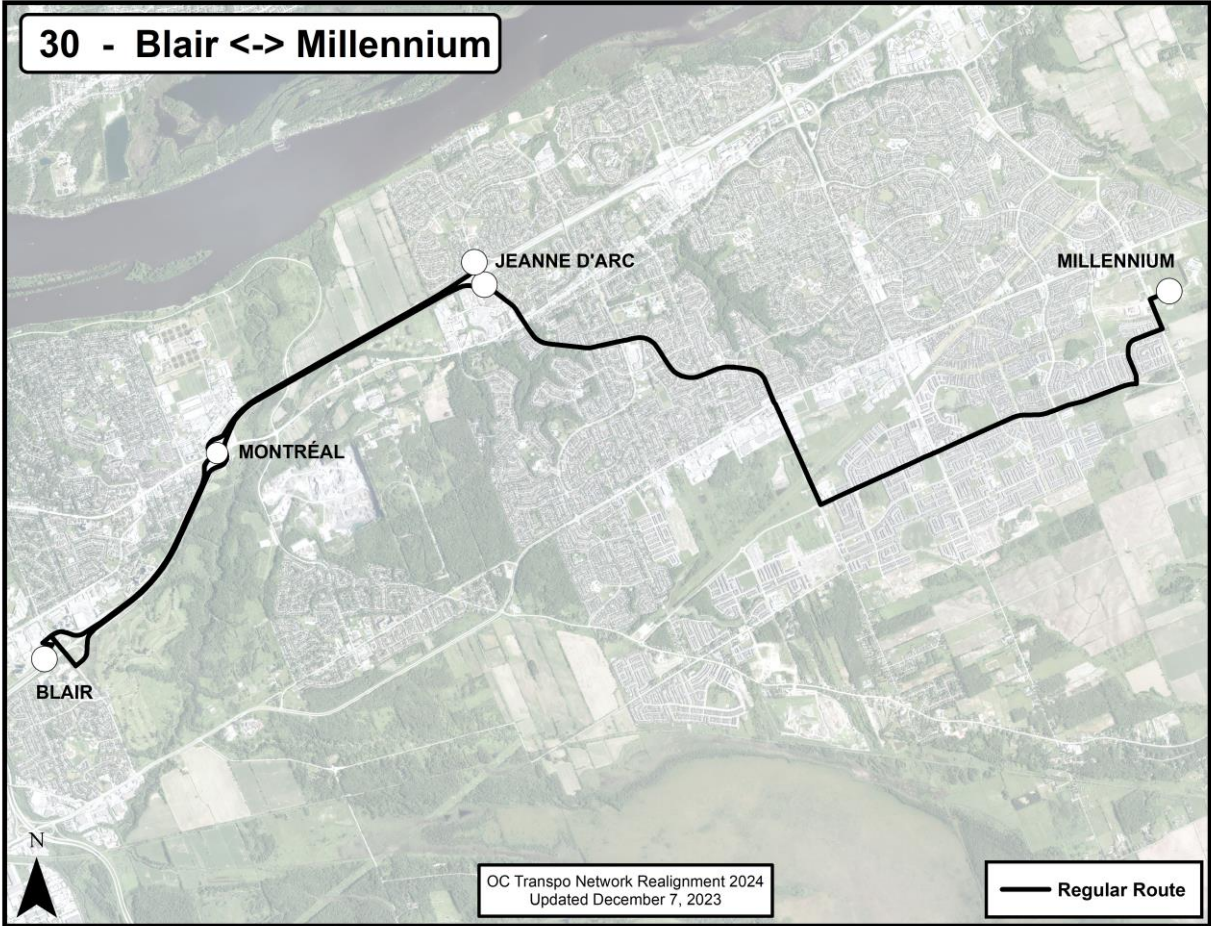

**New Route Map for Network Realignment, 2024:**

Go back to Contents

**Route: Route 25**

**Route Terminus Points:** Blair/Wateridge to Millennium

**O-Train Connections:** O-Train Line 1

**New Route Map for Network Realignment, 2024:**

Go back to Contents

**Route: Route 26**

**Route Terminus Points:** Blair to Pineview

**O-Train Connections:** O-Train Line 1

Go back to Contents

**New Route Map for Network Realignment, 2024:**

**Route: Route 30**

**Route Terminus Points:** Blair to Millennium

**O-Train Connections:** O-Train Line 1

Go back to Contents

**New Route Map for Network Realignment, 2024:**

**Route: Route 31**

**Route Terminus Points:** Place d'Orléans to Innes