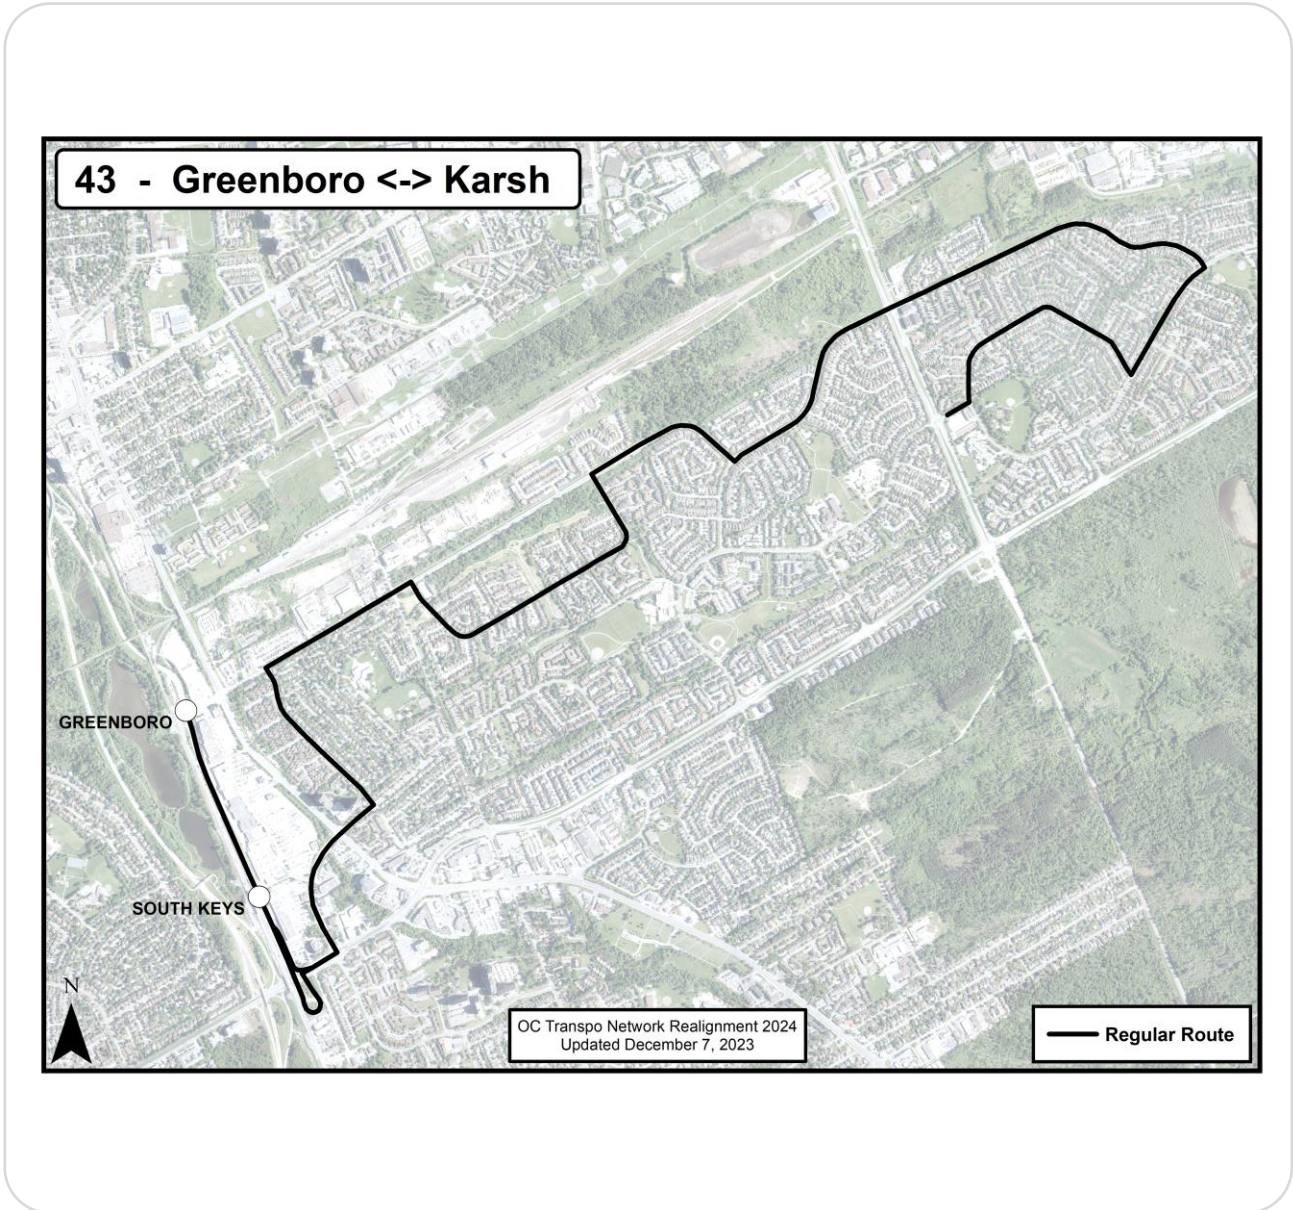

**Route: Route 42**

**Route Terminus Points:** Hurdman to Blair

**O-Train Connections:** O-Train Line 1

**New Route Map for Network Realignment, 2024:**

Go back to Contents

**Route: Route 43**

**Route Terminus Points:** Greenboro to Karsh

**O-Train Connections:** O-Train Line 2, 4

Go back to Contents

**New Route Map for Network Realignment, 2024:**

**Route: Route 44**

**Route Terminus Points:** Hurdman to Billings Bridge

**O-Train Connections:** O-Train Line 1