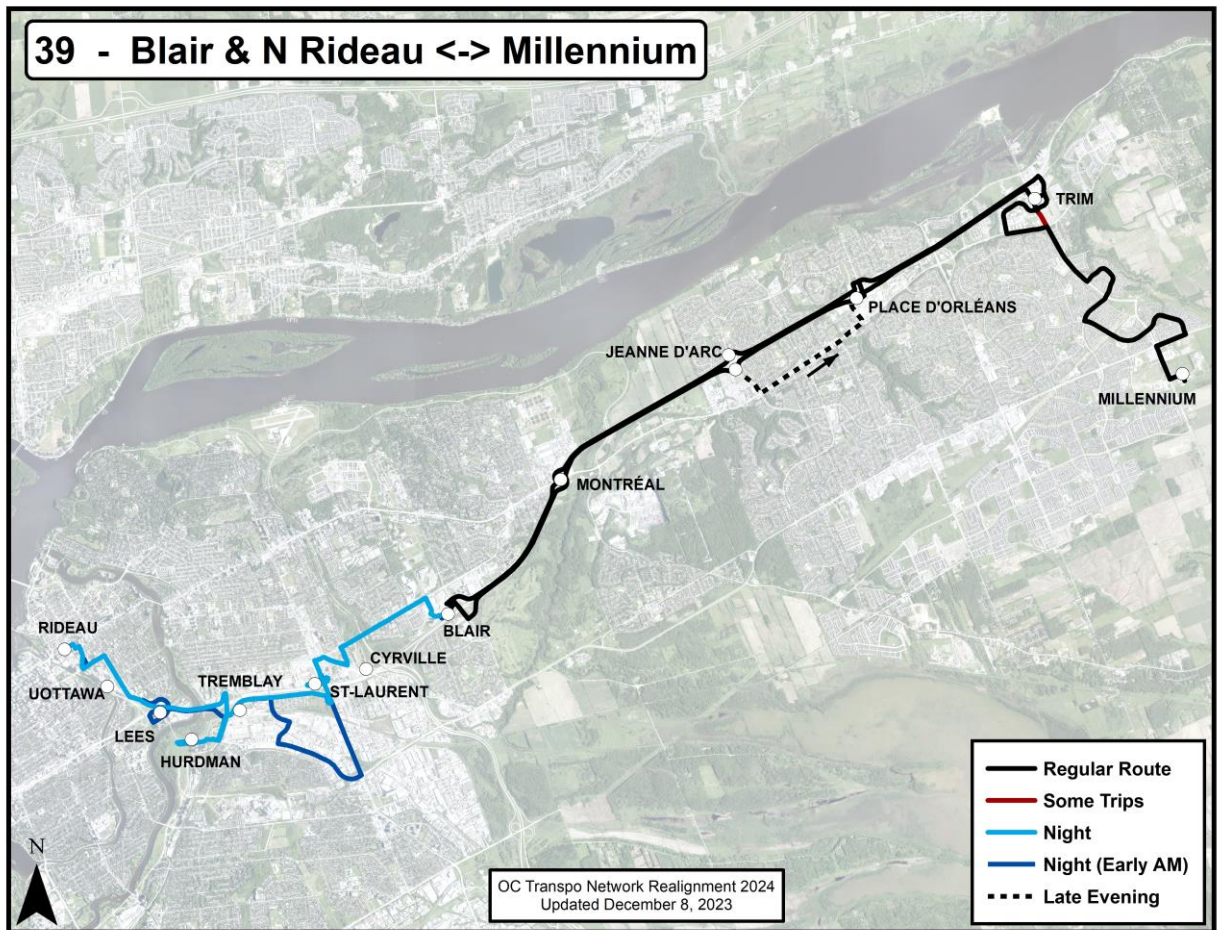

**O-Train Connections:** O-Train Line 1

**New Route Map for Network Realignment, 2024:**

Go back to Contents

**Route: Route 39**

**Route Terminus Points:** Blair (N Rideau) to Millennium

**O-Train Connections:** O-Train Line 1

**New Route Map for Network Realignment, 2024:**

Go back to Contents

**Route: Route 40**

**Route Terminus Points:** Greenboro to St-Laurent

**O-Train Connections:** O-Train Line 1, 2, 4

**New Route Map for Network Realignment, 2024:**