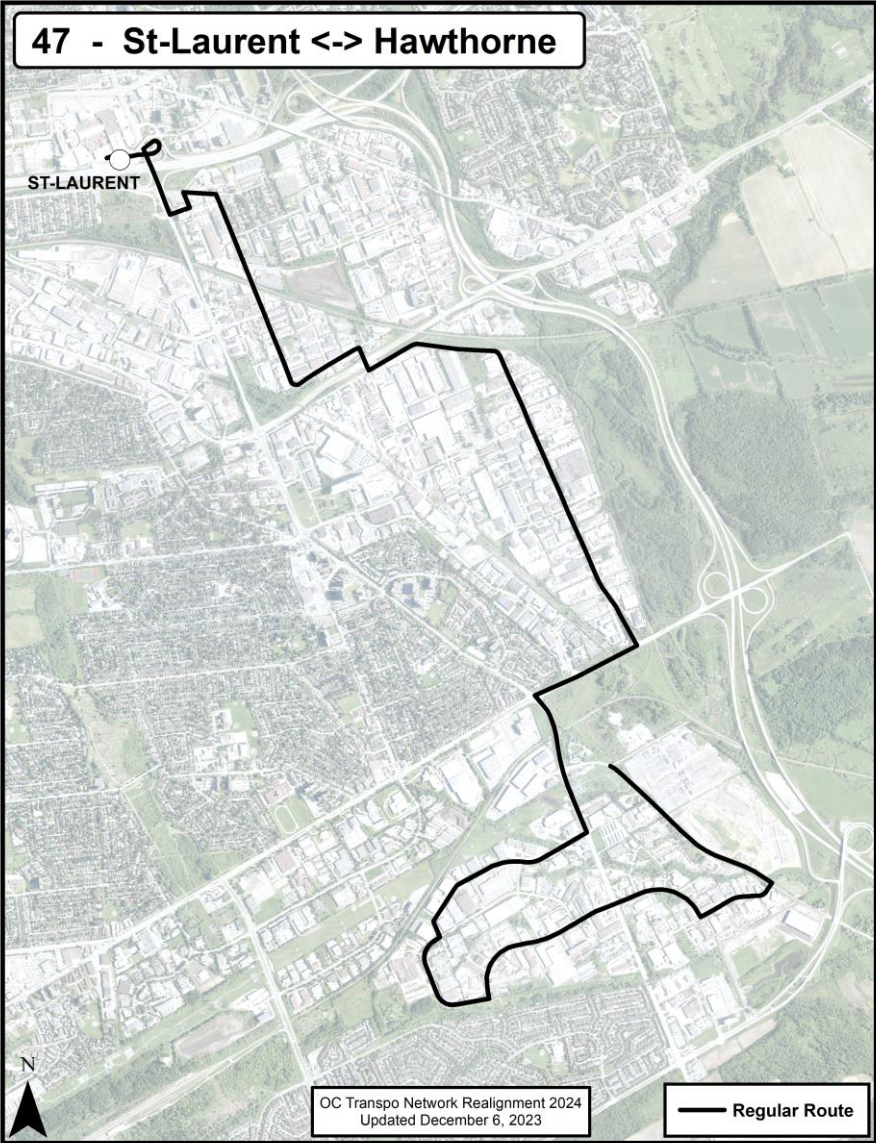

**New Route Map for Network Realignment, 2024:**

**Route: Route 47**

**Route Terminus Points:** St-Laurent to Hawthorne

**O-Train Connections:** O-Train Line 1

**New Route Map for Network Realignment, 2024:**

Go back to Contents

**Route: Route 49**

**Route Terminus Points:** Billings Bridge to Elmvale

**O-Train Connections:** N/A

**New Route Map for Network Realignment, 2024:**

Go back to Contents

**Route: Route 51**