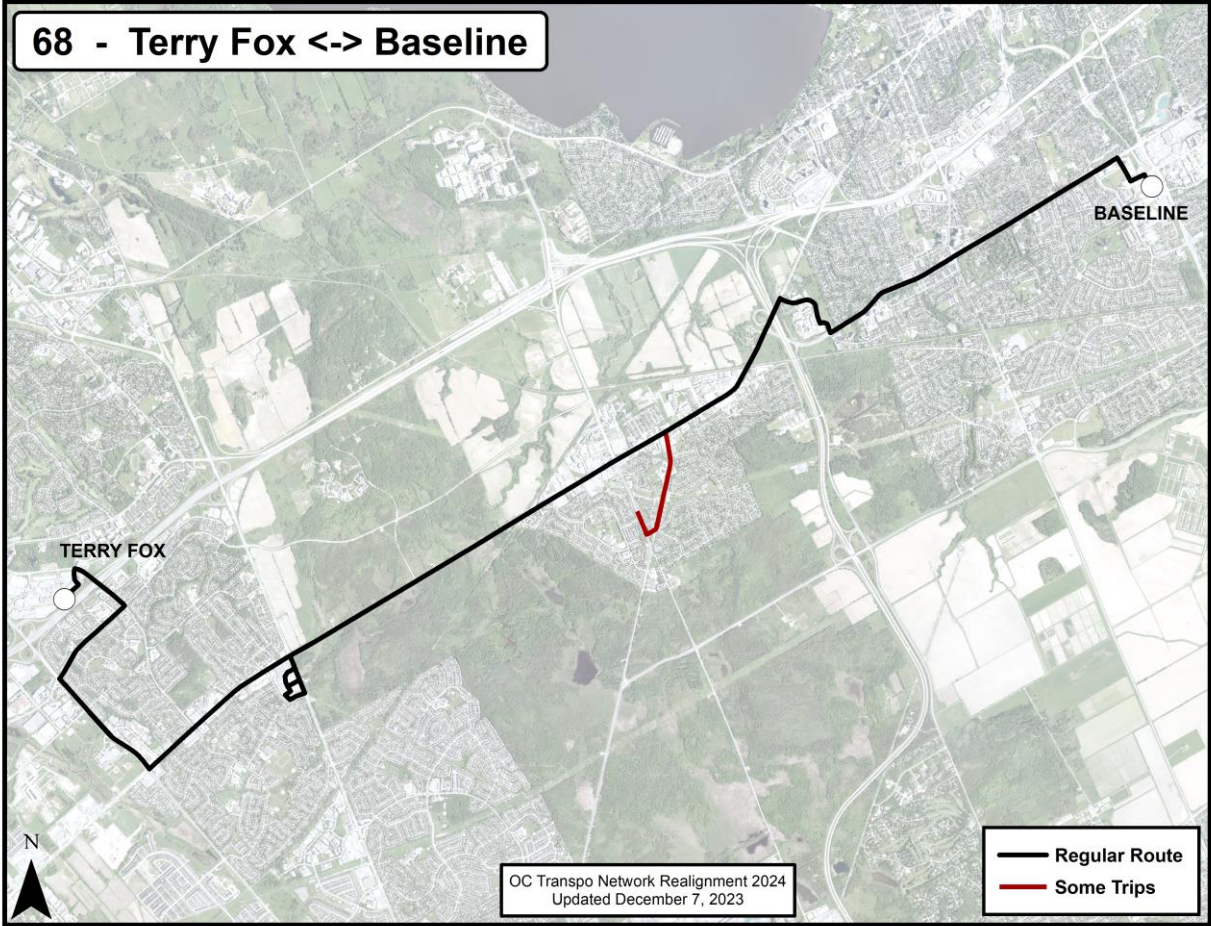

**Route: Route 68**

**Route Terminus Points:** Terry Fox to Baseline

**O-Train Connections:** N/A

**New Route Map for Network Realignment, 2024:**

Go back to Contents

**Route: Route 70**

**Route Terminus Points:** Limebank to Fallowfield