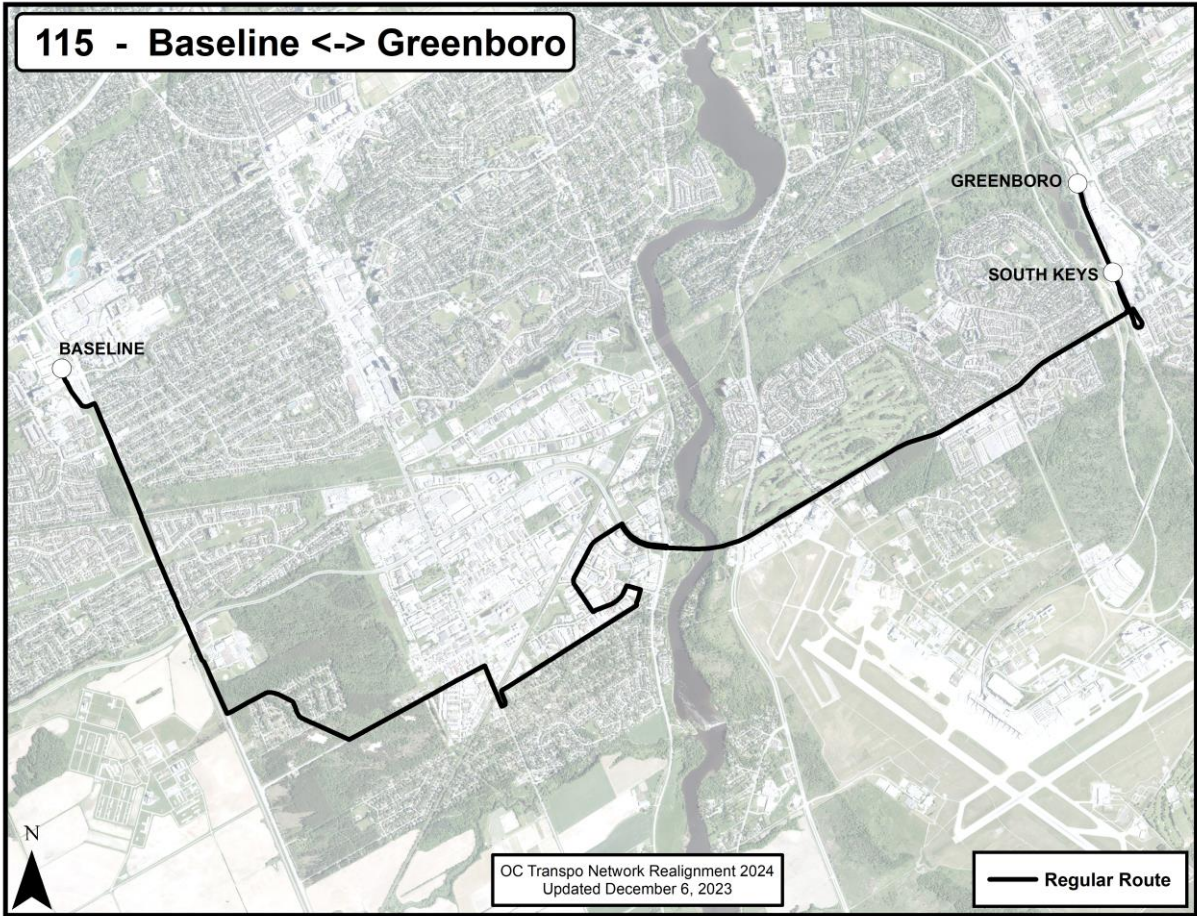

Route: Route 115

Route Terminus Points: Baseline to Greenboro

O-Train Connections: O-Train Line 2, 4

New Route Map for Network Realignment, 2024:

Go back to Contents