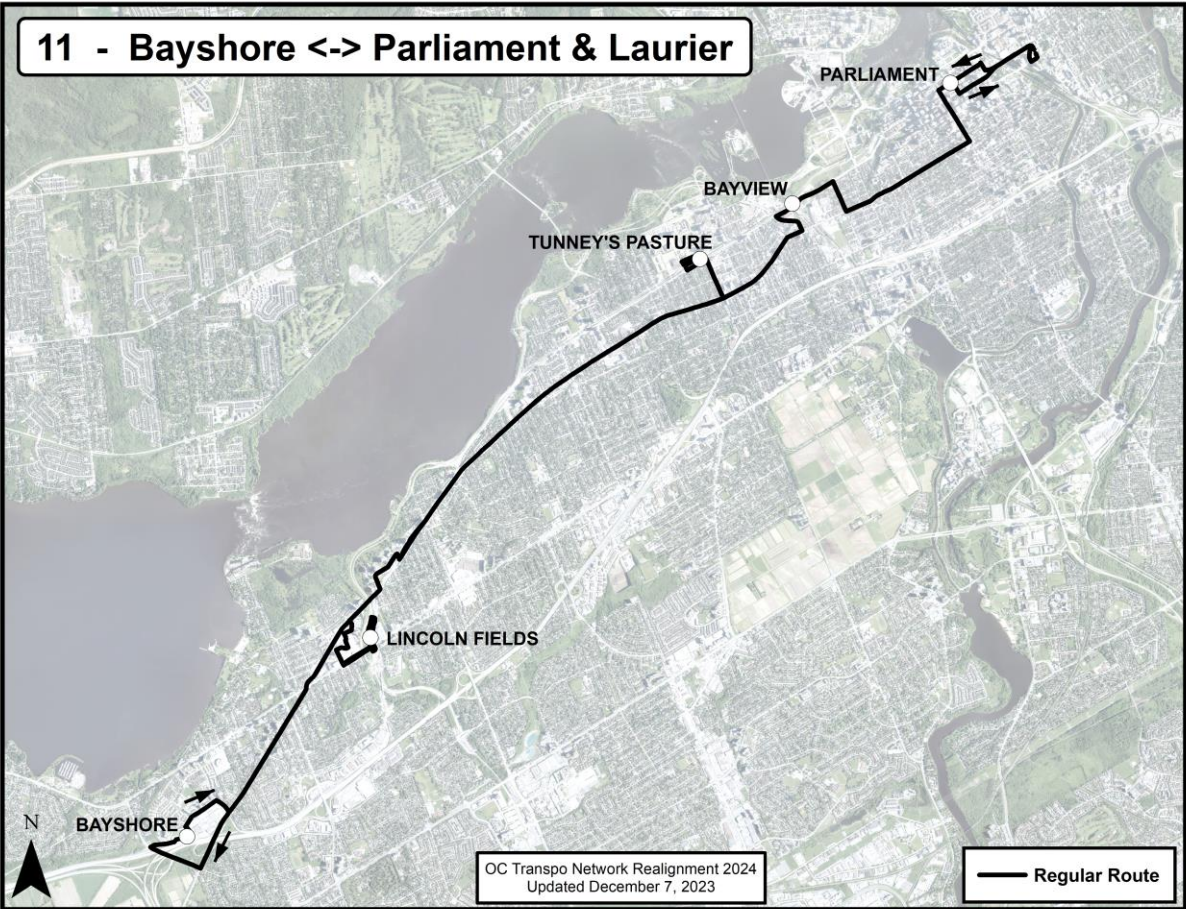

**Route Terminus Points:** Rideau to Hurdman

**O-Train Connections:** O-Train Line 1

**New Route Map for Network Realignment, 2024:**

Go back to Contents

**Route: Route 10**

**Route Terminus Points:** Hurdman to Greystone (St-Paul)

**O-Train Connections:** O-Train Line 1, 2

**New Route Map for Network Realignment, 2024:**

Go back to Contents

**Route: Route 11**

**Route Terminus Points:** Bayshore to Waller

**O-Train Connections:** O-Train Line 1, 2

**New Route Map for Network Realignment, 2024:**

Go back to Contents

**Route: Route 12**

**Route Terminus Points:** Tunney's Pasture to Blair

**O-Train Connections:** O-Train Line 1, 2

**New Route Map for Network Realignment, 2024:**

Go back to Contents

**Route: Route 13**

**Route Terminus Points:** Gatineau to Tunney's Pasture

**O-Train Connections:** O-Train Line 1, 2

Go back to Contents

**New Route Map for Network Realignment, 2024:**