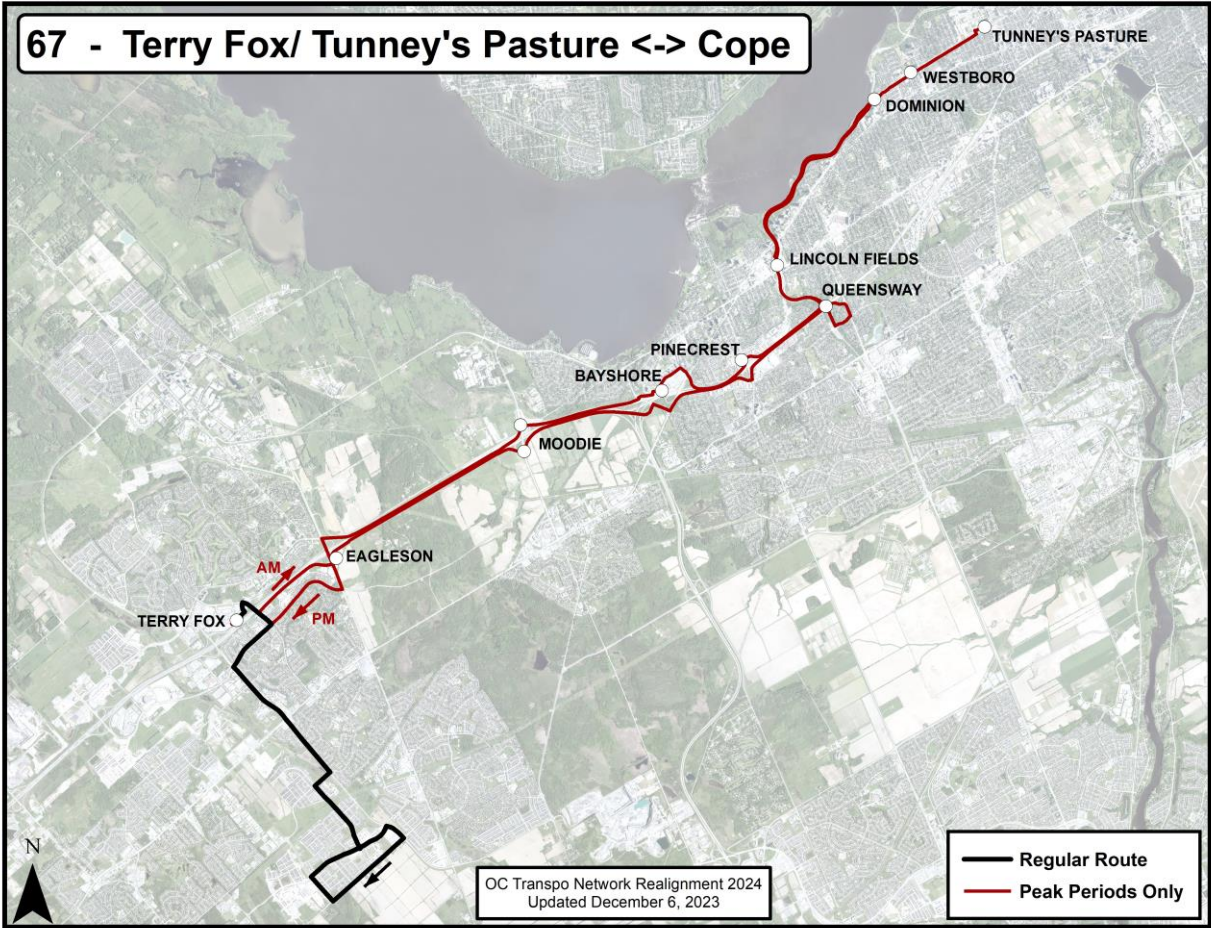

**New Route Map for Network Realignment, 2024:**

**Route: Route 67**

**Route Terminus Points:** Terry Fox (Tunney's Pasture) to Cope

**O-Train Connections:** O-Train Line 1

Go back to Contents

**New Route Map for Network Realignment, 2024:**