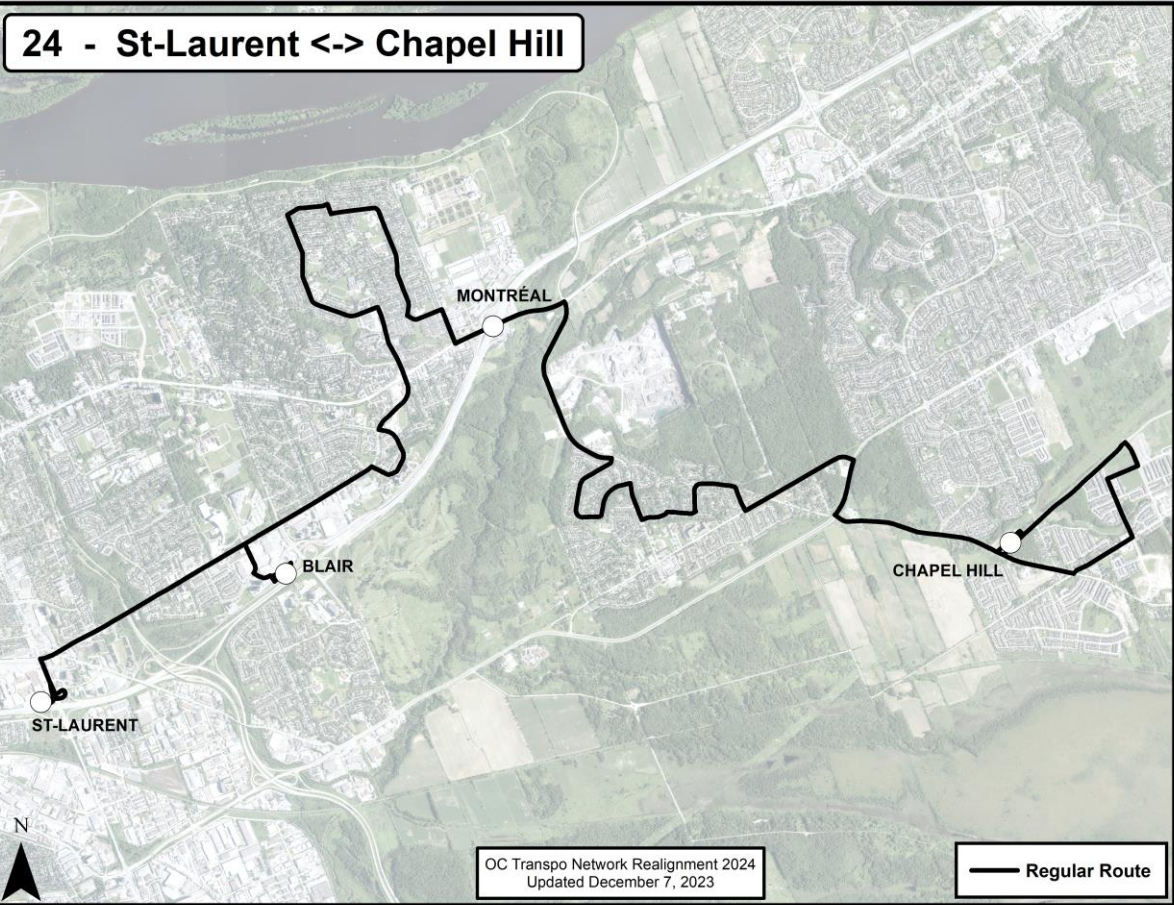

**Route: Route 21**

**Route Terminus Points:** Blair to Canotek

**O-Train Connections:** O-Train Line 1

**New Route Map for Network Realignment, 2024:**

Go back to Contents

**Route: Route 23**

**Route Terminus Points:** Blair to Rothwell Heights

**O-Train Connections:** O-Train Line 1

**New Route Map for Network Realignment, 2024:**

Go back to Contents

**Route: Route 24**

**Route Terminus Points:** St-Laurent to Chapel Hill

**O-Train Connections:** O-Train Line 1

**New Route Map for Network Realignment, 2024:**

Go back to Contents

**Route: Route 25**

**Route Terminus Points:** Blair/Wateridge to Millennium

**O-Train Connections:** O-Train Line 1

**New Route Map for Network Realignment, 2024:**