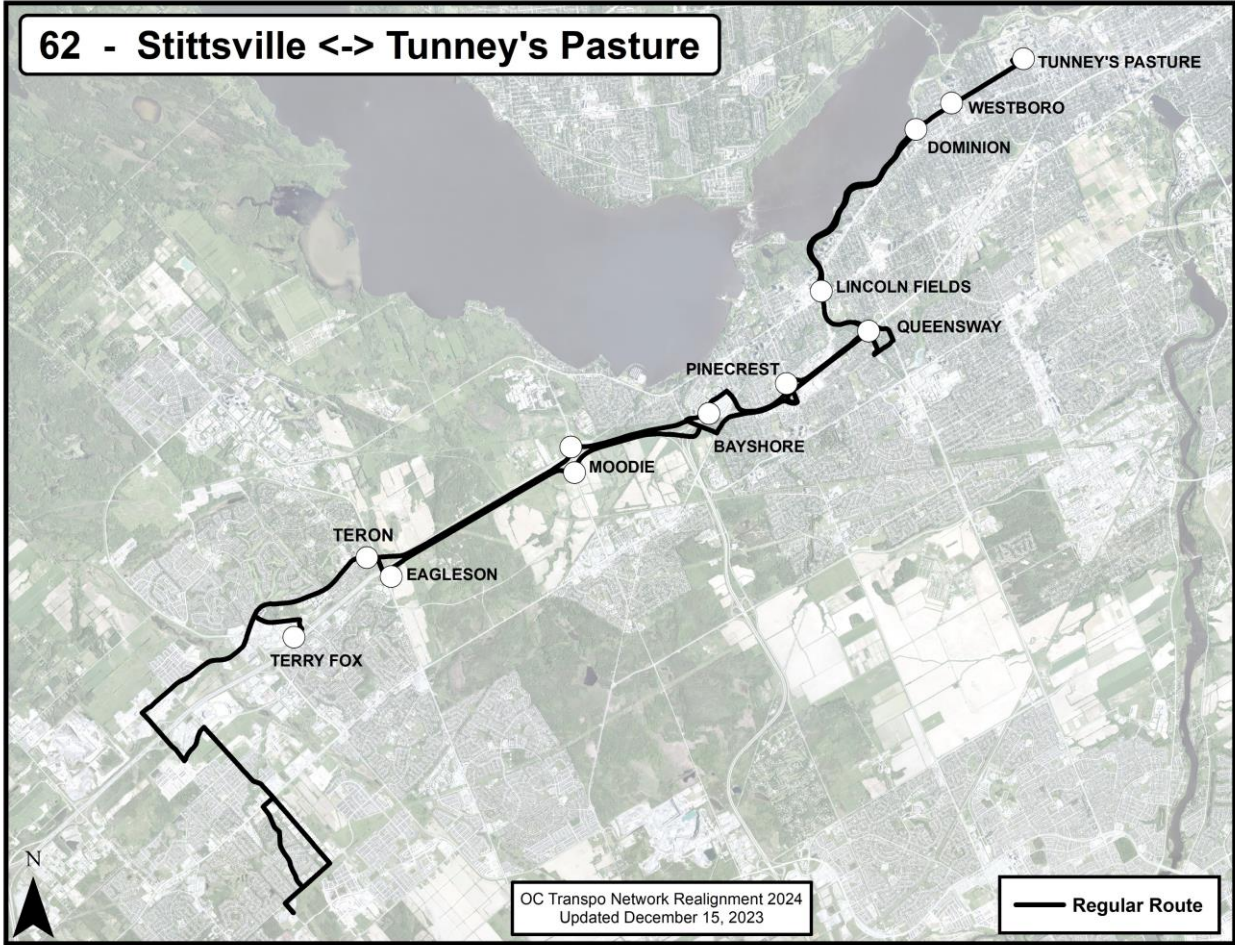

Route: Route 62

Route Terminus Points: Tunney's Pasture to Stittsville

O-Train Connections: O-Train Line 1, 2

Go back to Contents

New Route Map for Network Realignment, 2024: