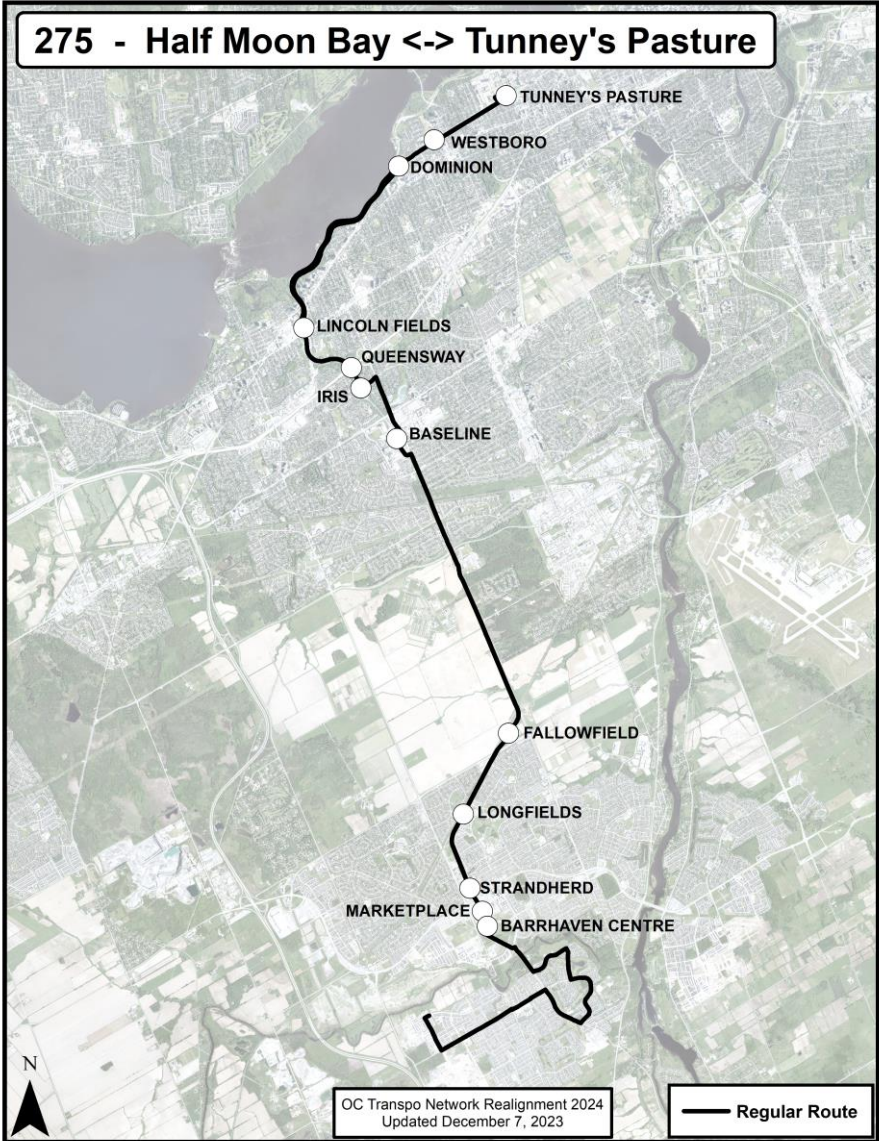

Route: Route 275

Route Terminus Points: Tunney's Pasture to Half Moon Bay

O-Train Connections: O-Train Line 1

Go back to Contents

New Route Map for Network Realignment, 2024: