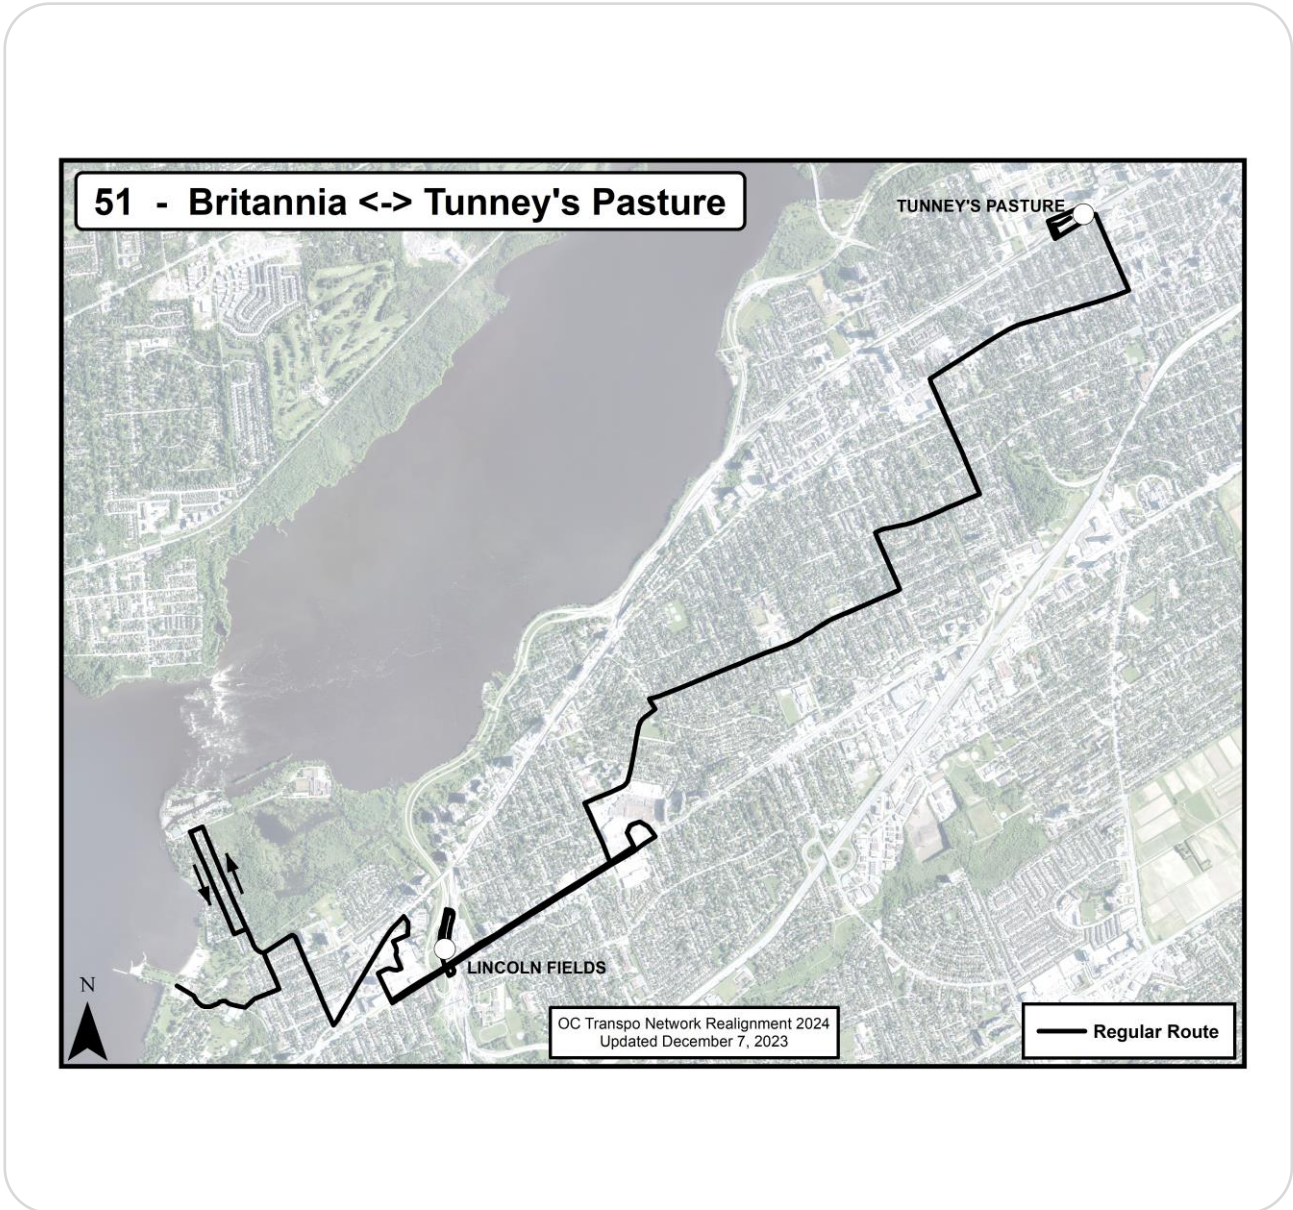

Go back to Contents

**Route: Route 49**

**Route Terminus Points:** Billings Bridge to Elmvale

**O-Train Connections:** N/A

**New Route Map for Network Realignment, 2024:**

Go back to Contents

**Route: Route 51**

**Route Terminus Points:** Tunney's Pasture to Britannia

**O-Train Connections:** O-Train Line 1

Go back to Contents

**New Route Map for Network Realignment, 2024:**

**Route: Route 53**

**Route Terminus Points:** Tunney's Pasture to Baseline

**O-Train Connections:** O-Train Line 1

**New Route Map for Network Realignment, 2024:**

Go back to Contents

**Route: Route 56**

**Route Terminus Points:** Tunney's Pasture to Kind Edward

**O-Train Connections:** O-Train Line 1, 2