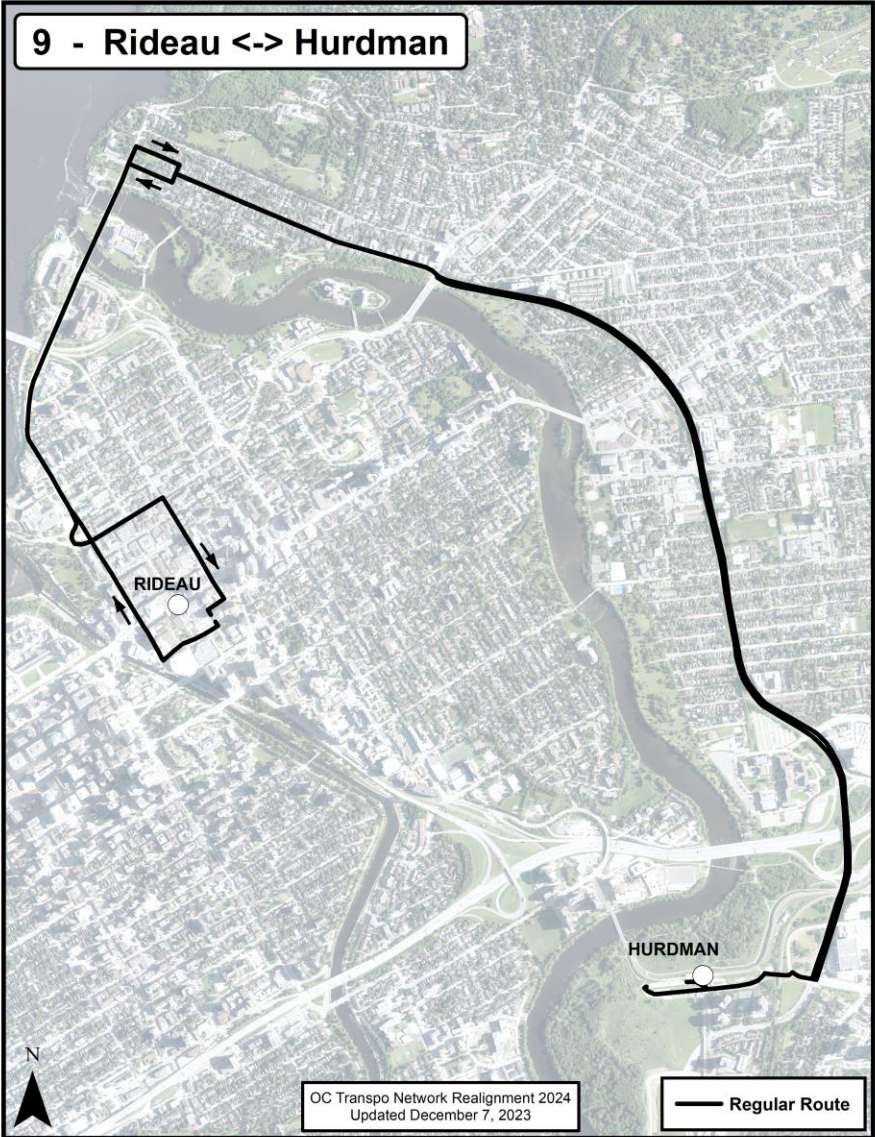

**New Route Map for Network Realignment, 2024:**

Go back to Contents

**Route: Route 7**

**Route Terminus Points:** Carleton to St-Laurent

**O-Train Connections:** O-Train Line 1, 2

**New Route Map for Network Realignment, 2024:**

Go back to Contents

**Route: Route 8**

**Route Terminus Points:** Gatineau to Dow's Lake

**O-Train Connections:** O-Train Line 1, 2

Go back to Contents

**New Route Map for Network Realignment, 2024:**

**Route: Route 9**

**Route Terminus Points:** Rideau to Hurdman

**O-Train Connections:** O-Train Line 1

**New Route Map for Network Realignment, 2024:**

Go back to Contents

**Route: Route 10**

**Route Terminus Points:** Hurdman to Greystone (St-Paul)