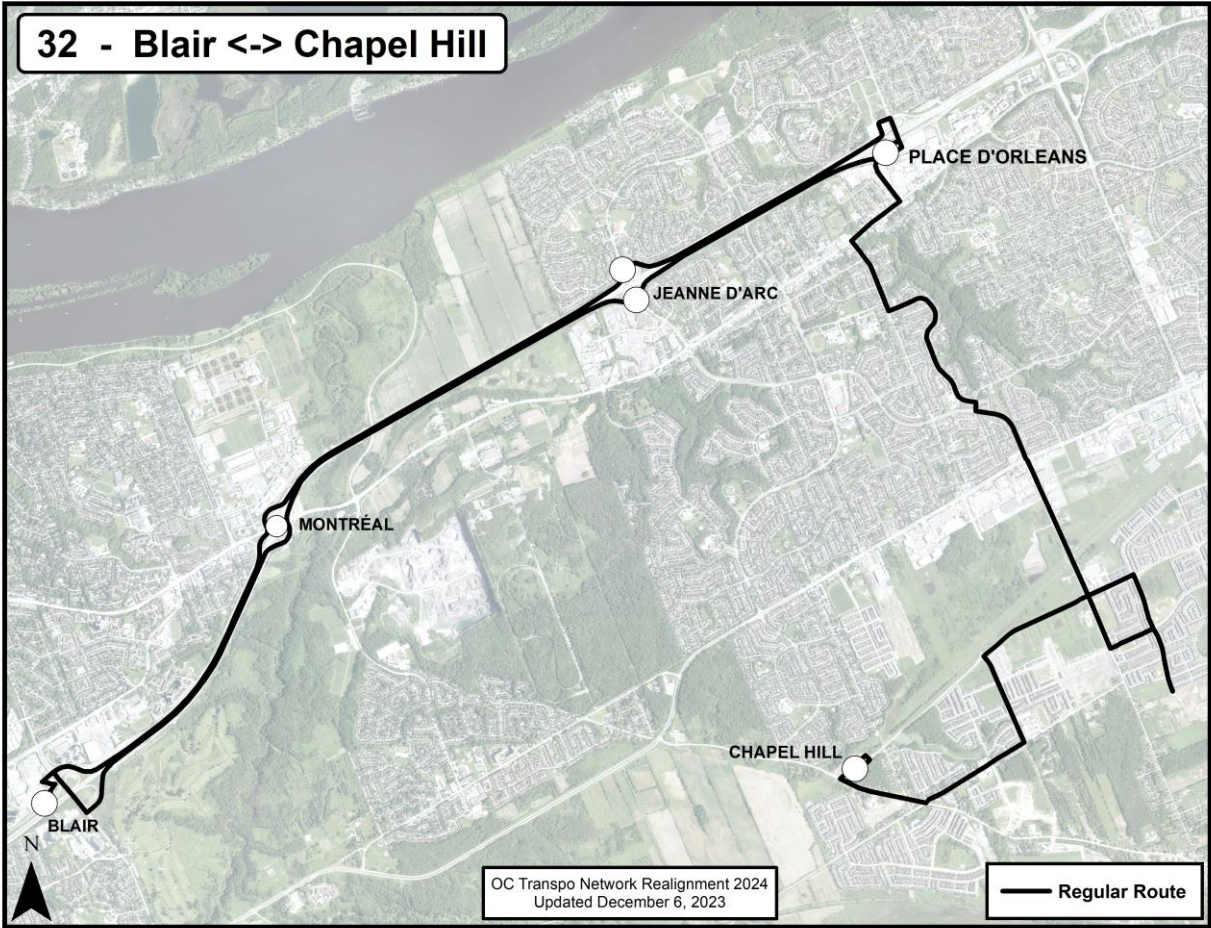

**O-Train Connections:** N/A

Go back to Contents

**New Route Map for Network Realignment, 2024:**

**Route: Route 32**

**Route Terminus Points:** Blair to Chapel Hill

**O-Train Connections:** O-Train Line 1

Go back to Contents

**New Route Map for Network Realignment, 2024:**

**Route: Route 33**

**Route Terminus Points:** Blair/Place d'Orléans to Portobello

**O-Train Connections:** O-Train Line 1

Go back to Contents