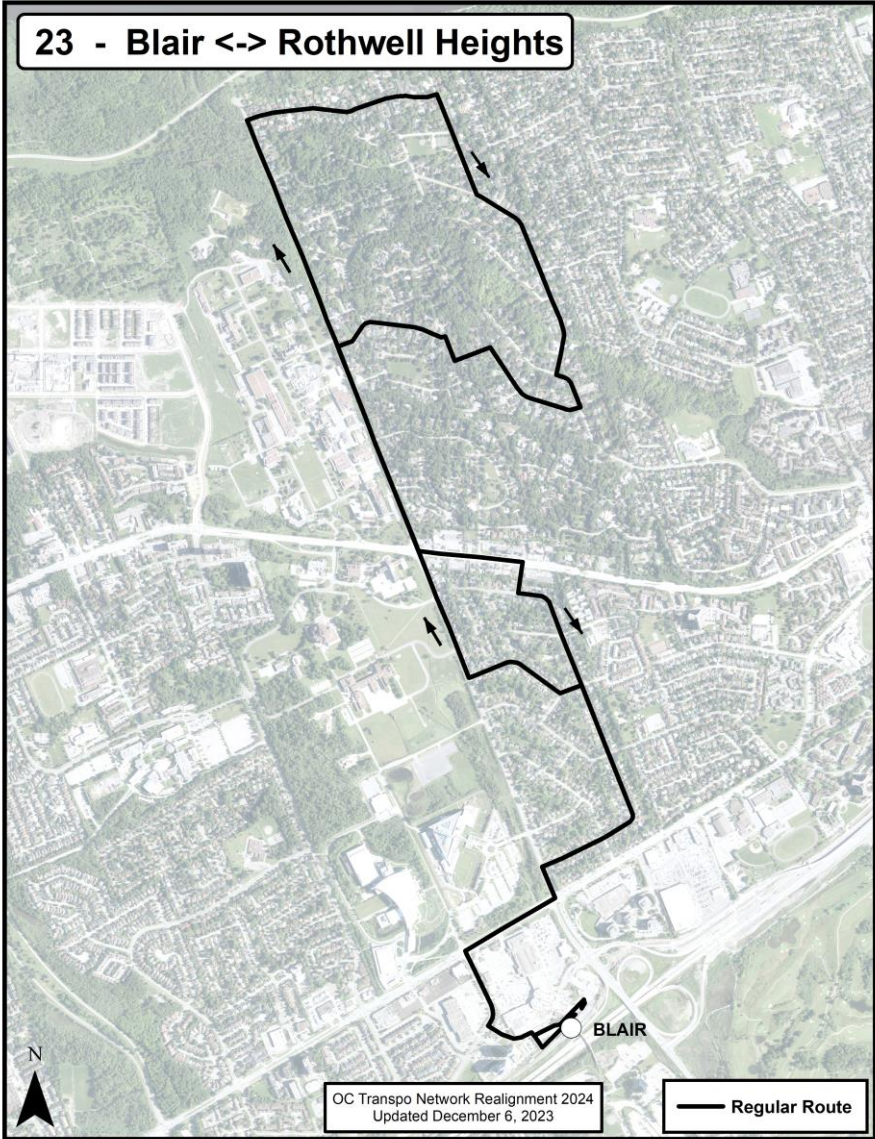

Go back to Contents

**New Route Map for Network Realignment, 2024:**

**Route: Route 20**

**Route Terminus Points:** Rideau to St-Laurent

**O-Train Connections:** O-Train Line 1

Go back to Contents

**New Route Map for Network Realignment, 2024:**

**Route: Route 21**

**Route Terminus Points:** Blair to Canotek

**O-Train Connections:** O-Train Line 1

**New Route Map for Network Realignment, 2024:**

Go back to Contents

**Route: Route 23**

**Route Terminus Points:** Blair to Rothwell Heights

**O-Train Connections:** O-Train Line 1

**New Route Map for Network Realignment, 2024:**

Go back to Contents

**Route: Route 24**

**Route Terminus Points:** St-Laurent to Chapel Hill

**O-Train Connections:** O-Train Line 1

**New Route Map for Network Realignment, 2024:**

Go back to Contents

**Route: Route 25**

**Route Terminus Points:** Blair/Wateridge to Millennium

**O-Train Connections:** O-Train Line 1

**New Route Map for Network Realignment, 2024:**