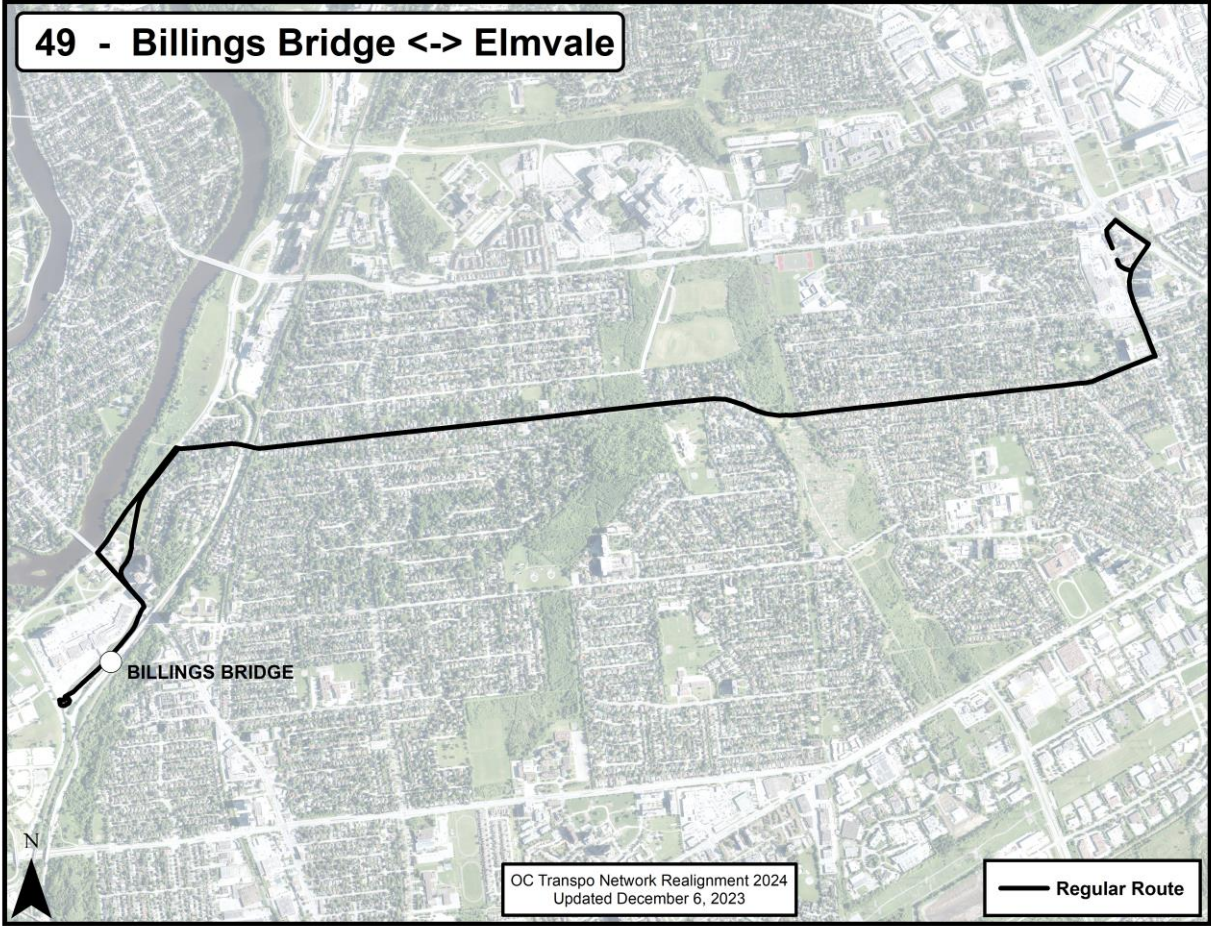

**New Route Map for Network Realignment, 2024:**

**Route: Route 47**

**Route Terminus Points:** St-Laurent to Hawthorne

**O-Train Connections:** O-Train Line 1

**New Route Map for Network Realignment, 2024:**

Go back to Contents

**Route: Route 49**

**Route Terminus Points:** Billings Bridge to Elmvale

**O-Train Connections:** N/A

**New Route Map for Network Realignment, 2024:**

Go back to Contents

**Route: Route 51**

**Route Terminus Points:** Tunney's Pasture to Britannia

**O-Train Connections:** O-Train Line 1

Go back to Contents

**New Route Map for Network Realignment, 2024:**

**Route: Route 53**

**Route Terminus Points:** Tunney's Pasture to Baseline

**O-Train Connections:** O-Train Line 1

**New Route Map for Network Realignment, 2024:**

Go back to Contents

**Route: Route 56**

**Route Terminus Points:** Tunney's Pasture to Kind Edward

**O-Train Connections:** O-Train Line 1, 2