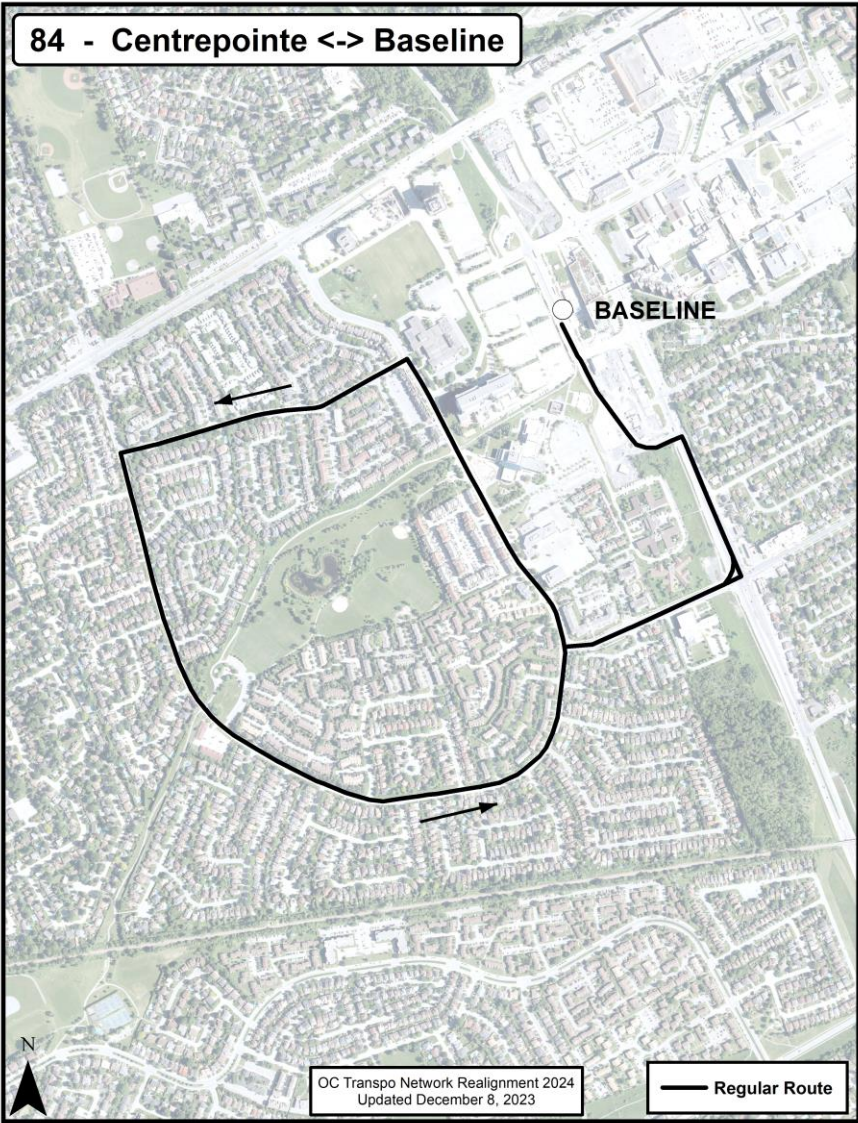

**O-Train Connections:** O-Train Line 1

**New Route Map for Network Realignment, 2024:**

Go back to Contents

**Route: Route 82**

**Route Terminus Points:** Lincoln Fields (Tunney's Pasture) to Baseline

**O-Train Connections:** O-Train Line 1

**New Route Map for Network Realignment, 2024:**

Go back to Contents

**Route: Route 84**

**Route Terminus Points:** Baseline to Centrepoin

**O-Train Connections:** N/A

**New Route Map for Network Realignment, 2024:**