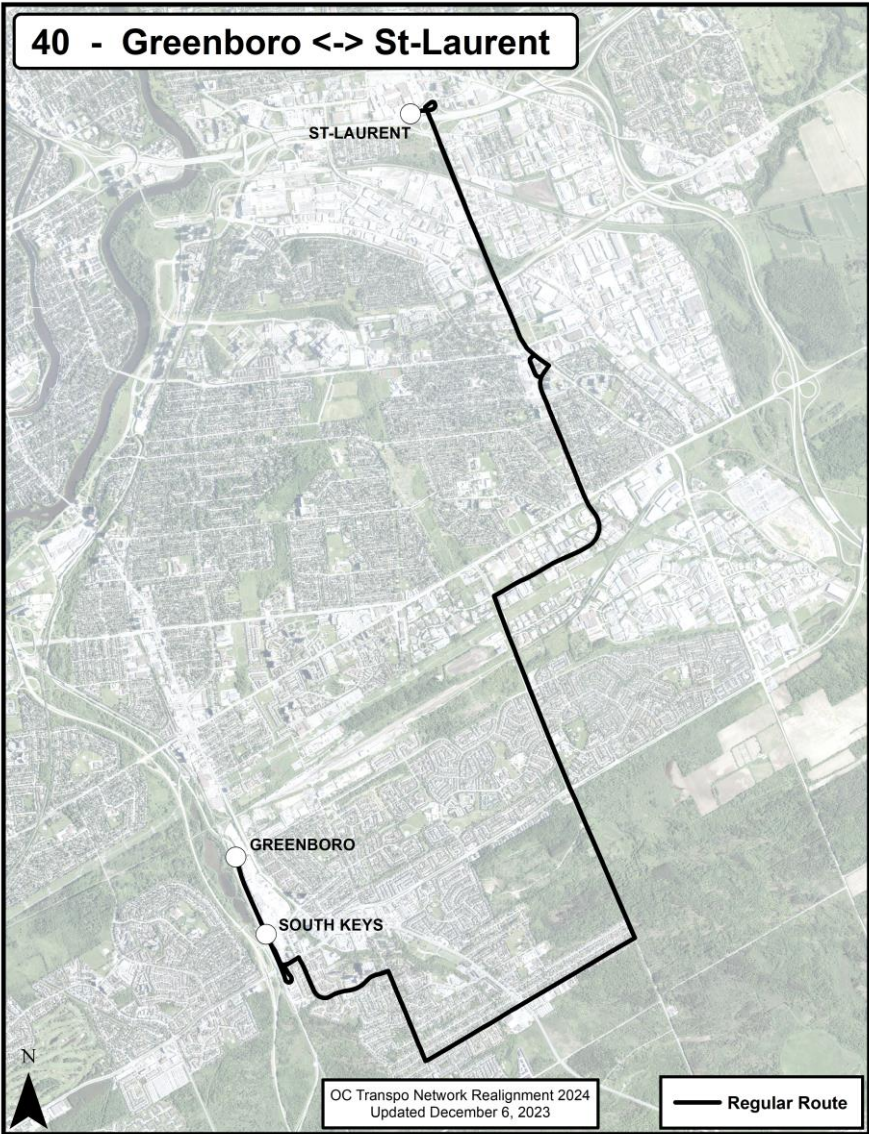

**New Route Map for Network Realignment, 2024:**

Go back to Contents

**Route: Route 40**

**Route Terminus Points:** Greenboro to St-Laurent

**O-Train Connections:** O-Train Line 1, 2, 4

**New Route Map for Network Realignment, 2024:**