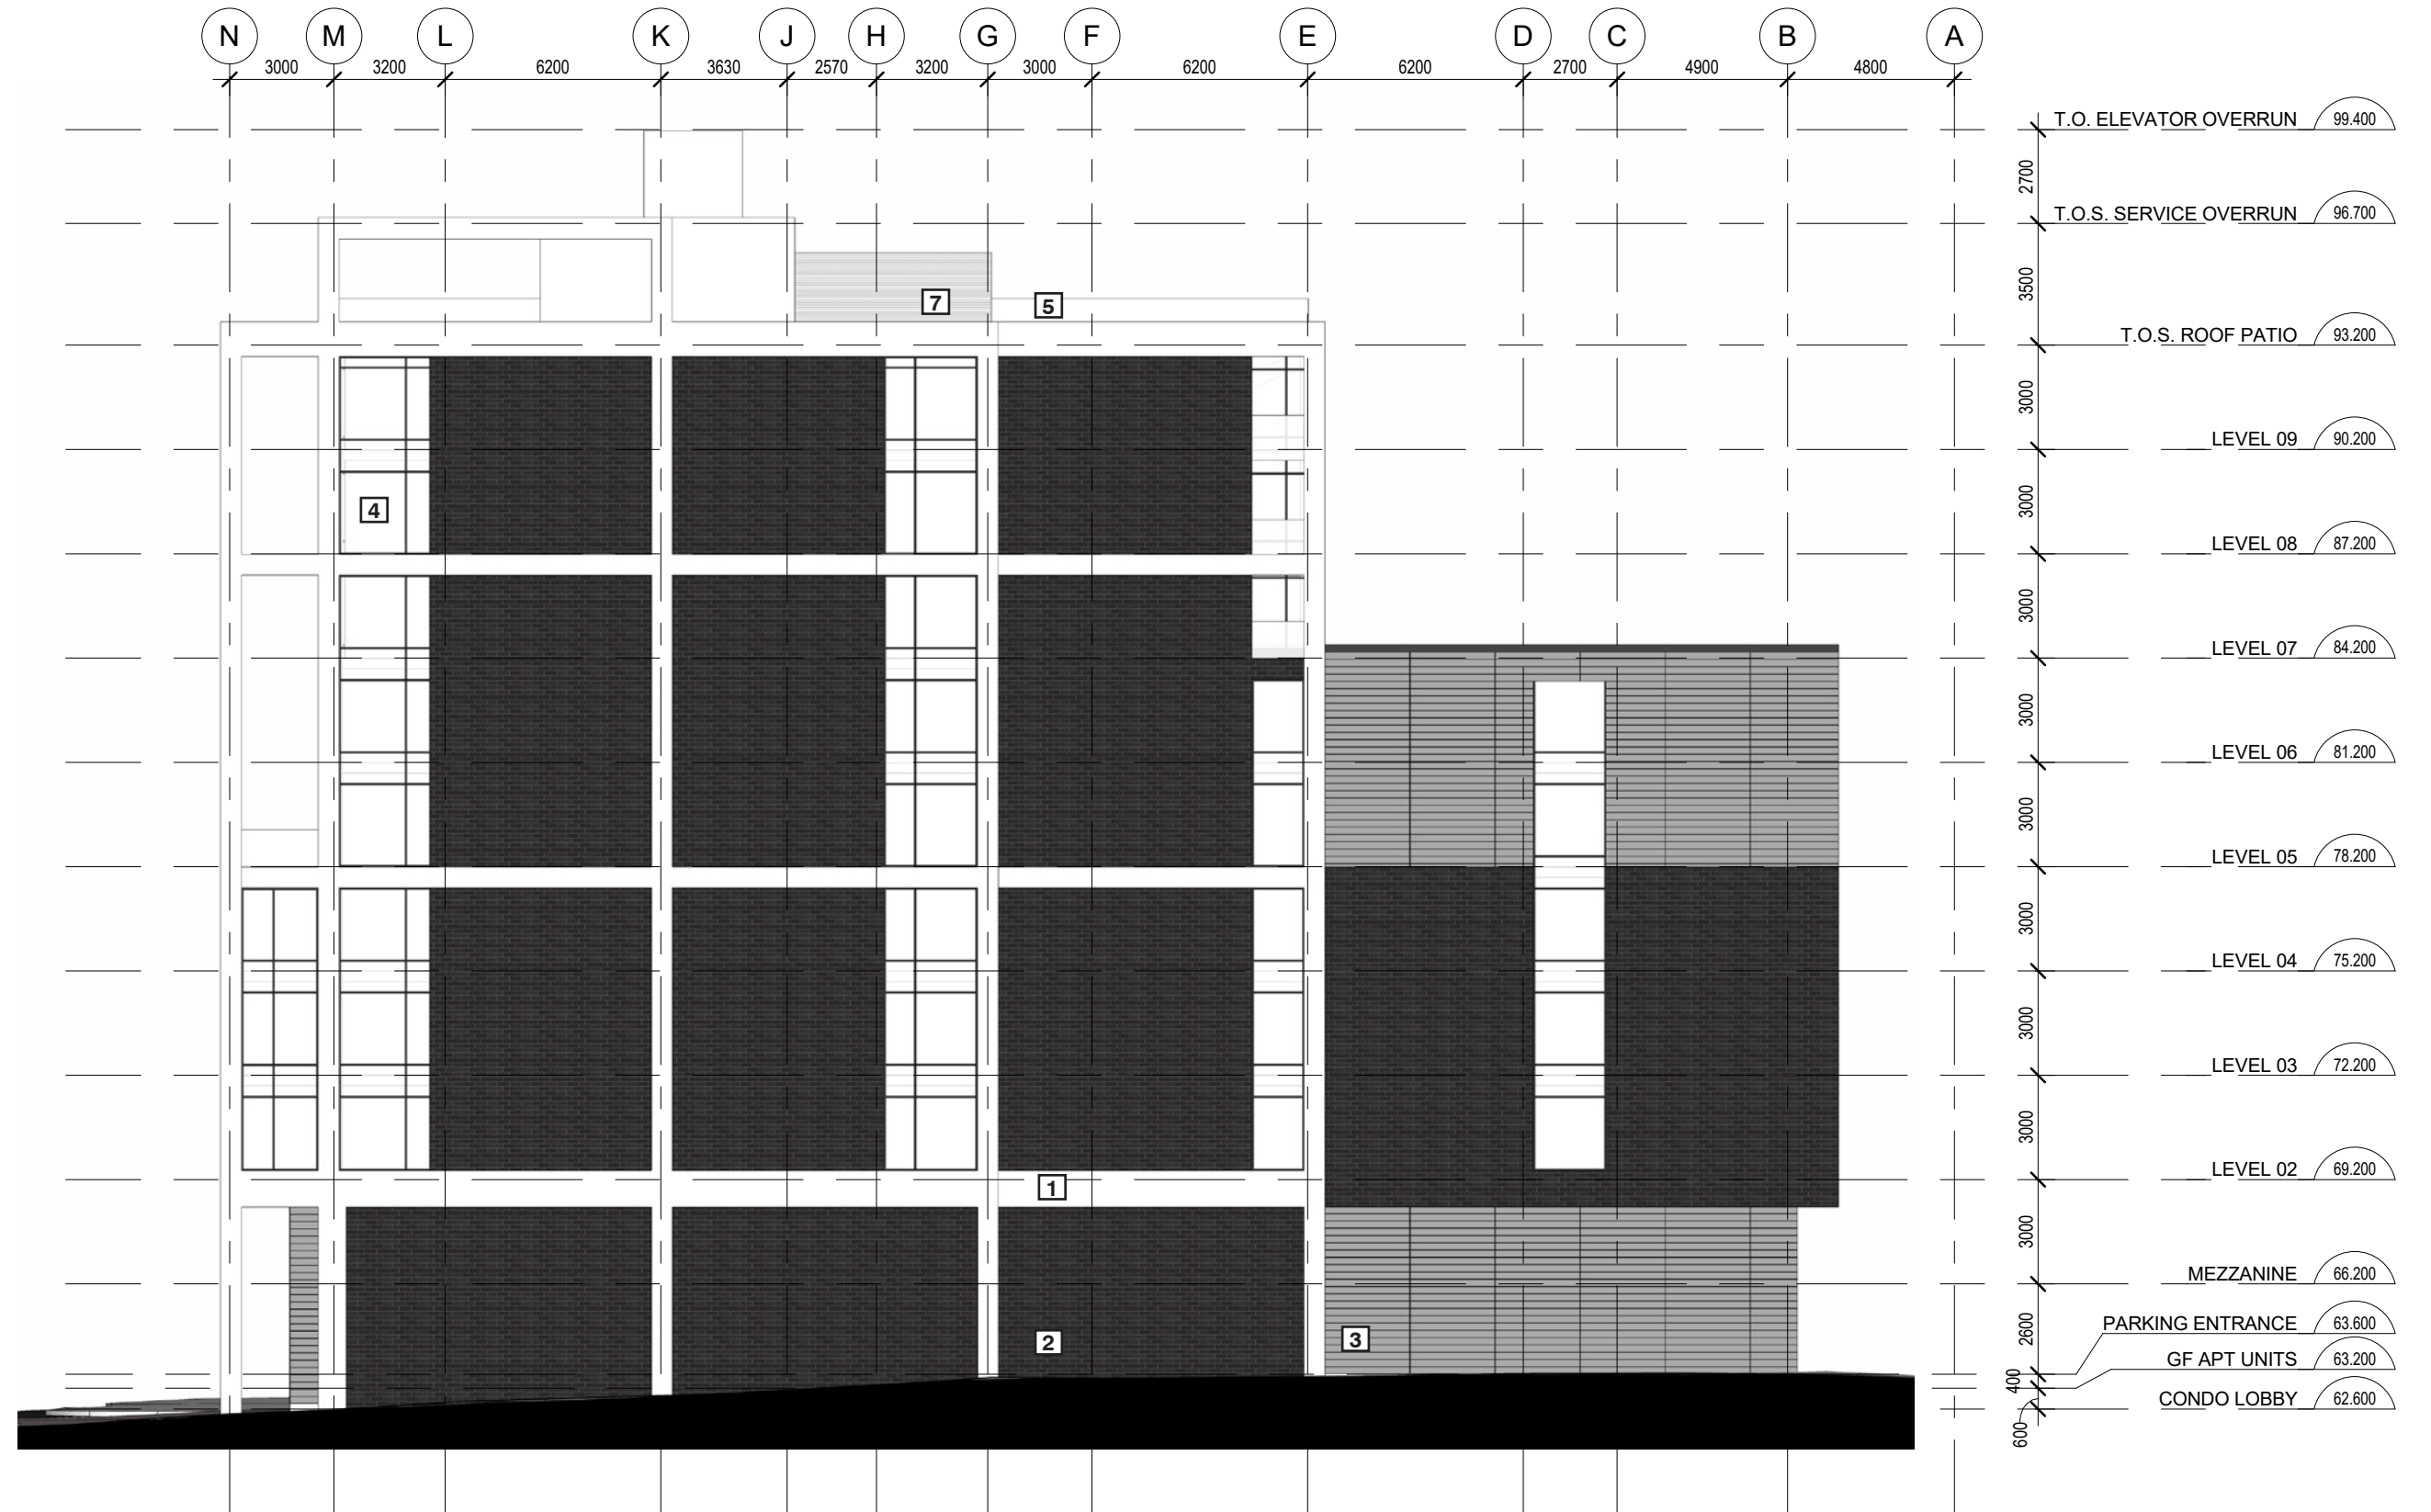

LEGEND

- 1. WHITE METAL PANELING
- 2. CHARCOAL BRICK MASONRY
- 3. GREY COMPOSITE PANELING
- 4. GLAZING
- 5. GLASS GUARD
- 6. CONCRETE PLANTER
- 7. CORRUGATED METAL SIDING

SOUTH ELEVATION

EAST ELEVATION

WEST ELEVATION

EAST & WEST ELEVATIONS

NORTH ELEVATION